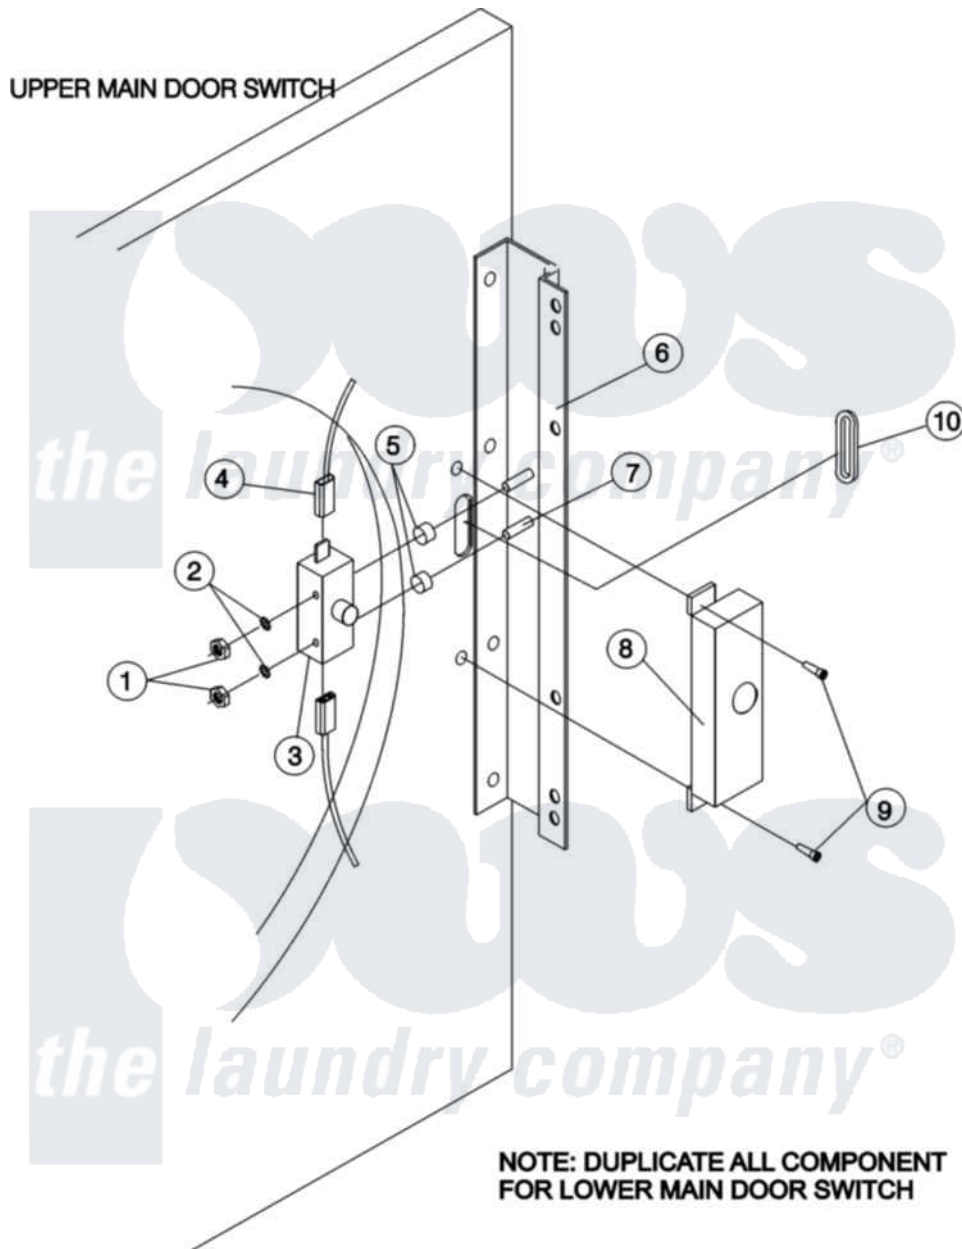

Maytag MDG30PNHWQ 05 - DOOR SWITCH

Maytag [Commercial Maytag MDG30PNHWQ Dryer Parts](#) Parts Diagram 05 - DOOR SWITCH
 Click on the part number to view part

Item	Original Part Number	Replaced By	Status	Part Description
000	A000000			Order Part From American Dryer Phone No.508-678-9000
001	A152013	152013		6-32 Hex N
002	A153008	153008		6 Split L
003	A137005	W10146741		SDS Door S
004	A121028	121028		1 4 X.032
005	A154281	154281		3 8 Stand
006	A801524		Not Available	BLACK DOOR HINGE
007	A153576	153576		6-32 X 1
008	A881246	W10148254		Main Door
009	A150201	150201		10-32 X 1
010	A121405	121405		Rubber Gro