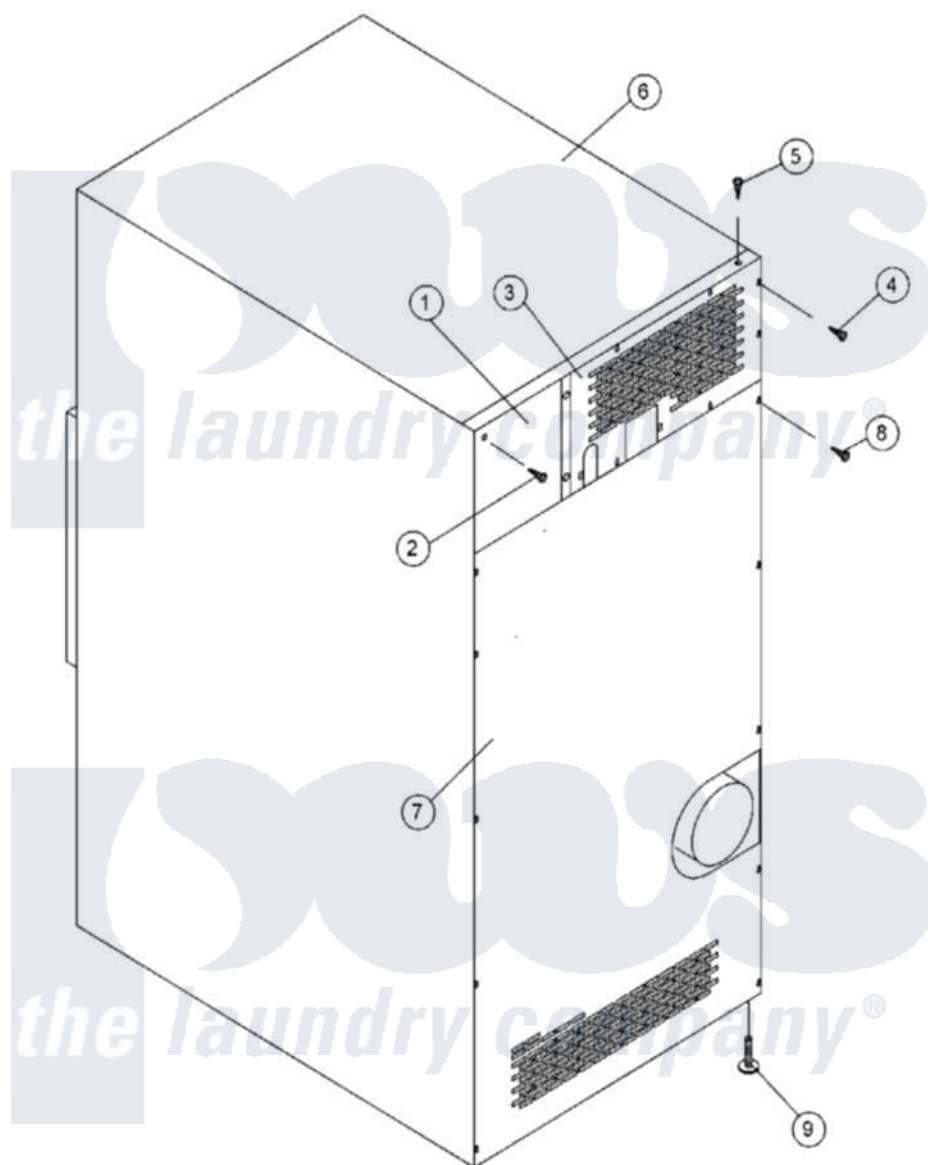

# Maytag MDG30PNHWQ 17 - OUTER TOP/BACK GUARD

Maytag Commercial Maytag MDG30PNHWQ Dryer Parts Parts Diagram 17 - OUTER TOP/BACK GUARD  
 Click on the part number to view part

Item	Original Part Number	Replaced By	Status	Part Description
000	<a href="#">A000000</a>			Order Part From American Dryer Phone No.508-678-9000
001	A322809	<a href="#">322809</a>		Back Elect
002	A150301	<a href="#">150301</a>		8-18 X 7
003	A314424	<a href="#">314424</a>		Adg25-50-2
004	A150301	<a href="#">150301</a>		8-18 X 7
005	A150300	<a href="#">5307527001</a>		Switch
006	A322015	<a href="#">W10146872</a>		Ad-30V Out
007	A322082	<a href="#">322082</a>		AD25V-30V-
008	A150301	<a href="#">150301</a>		8-18 X 7
009	A103500	<a href="#">103500</a>		LEVELING L