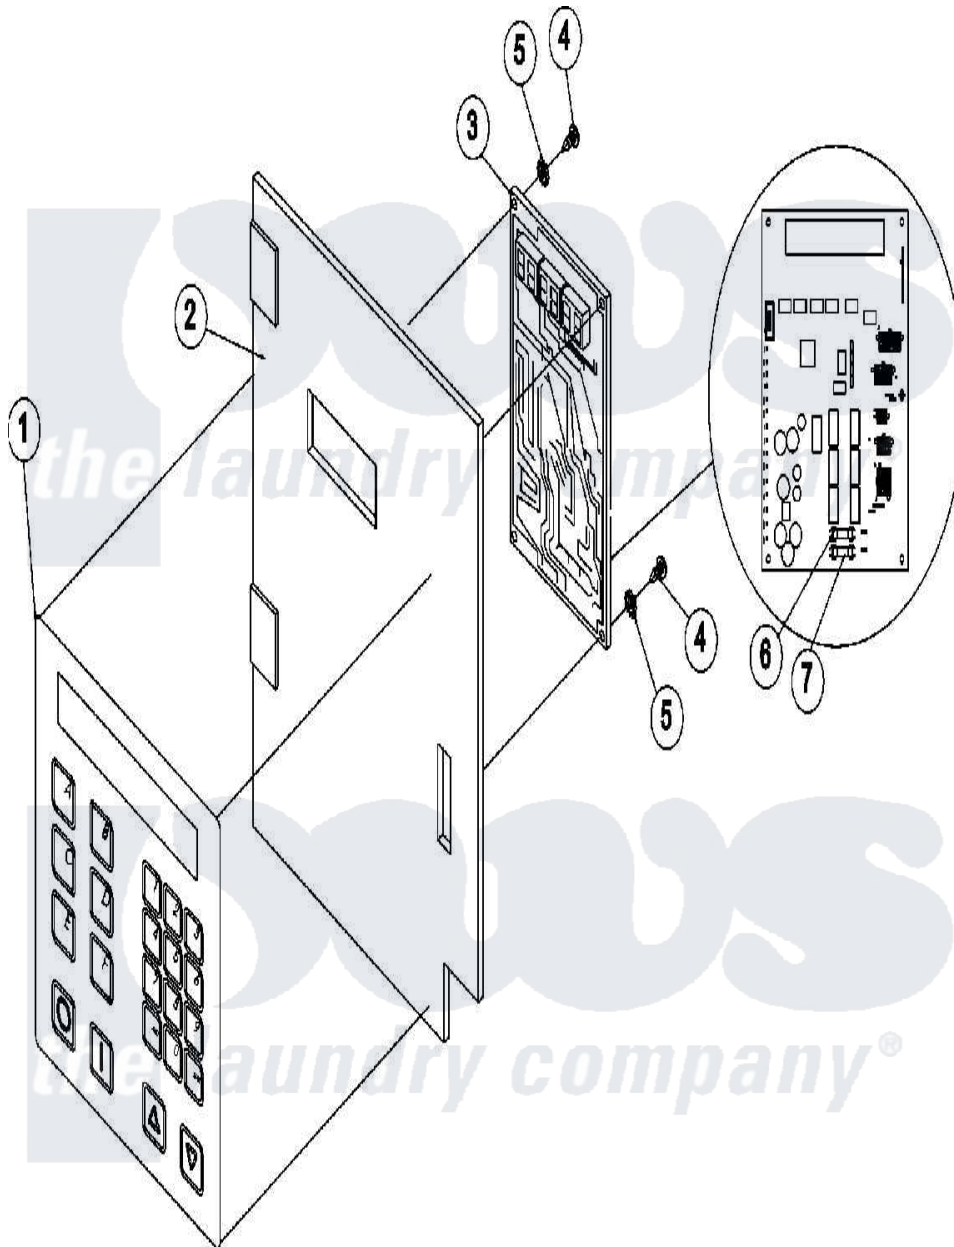

# Maytag MDG30PNHWW 02 - CONTROL PANEL (MICROPROCESSOR)

Maytag Commercial Maytag MDG30PNHWW Dryer Parts Parts Diagram 02 - CONTROL PANEL (MICROPROCESSOR)  
 Click on the part number to view part

Item	Original Part Number	Replaced By	Status	Part Description
000	<a href="#">A000000</a>			Order Part From American Dryer Phone No.508-678-9000
001	<a href="#">A112571</a>			Keyboard, Phase 7 OPL
"	A112577	<a href="#">112577</a>		Ph7.2 OPL
002	A850984	<a href="#">850984</a>		Main Line-
"	A883748	<a href="#">W10148952</a>		Ph7.2 OPL
003	<a href="#">A137243</a>			Microprocessor, Phase 7 OPL
"	<a href="#">A883745</a>			Microprocessor, Phase 7 OPL
004	A150005	<a href="#">150005</a>		6-32 X 1 4
005	A153010	<a href="#">153010</a>		6 Internal
006	A136016	<a href="#">136016</a>		5amp 250V
007	A136097		Not Available	FUSE, 500MA FUSE