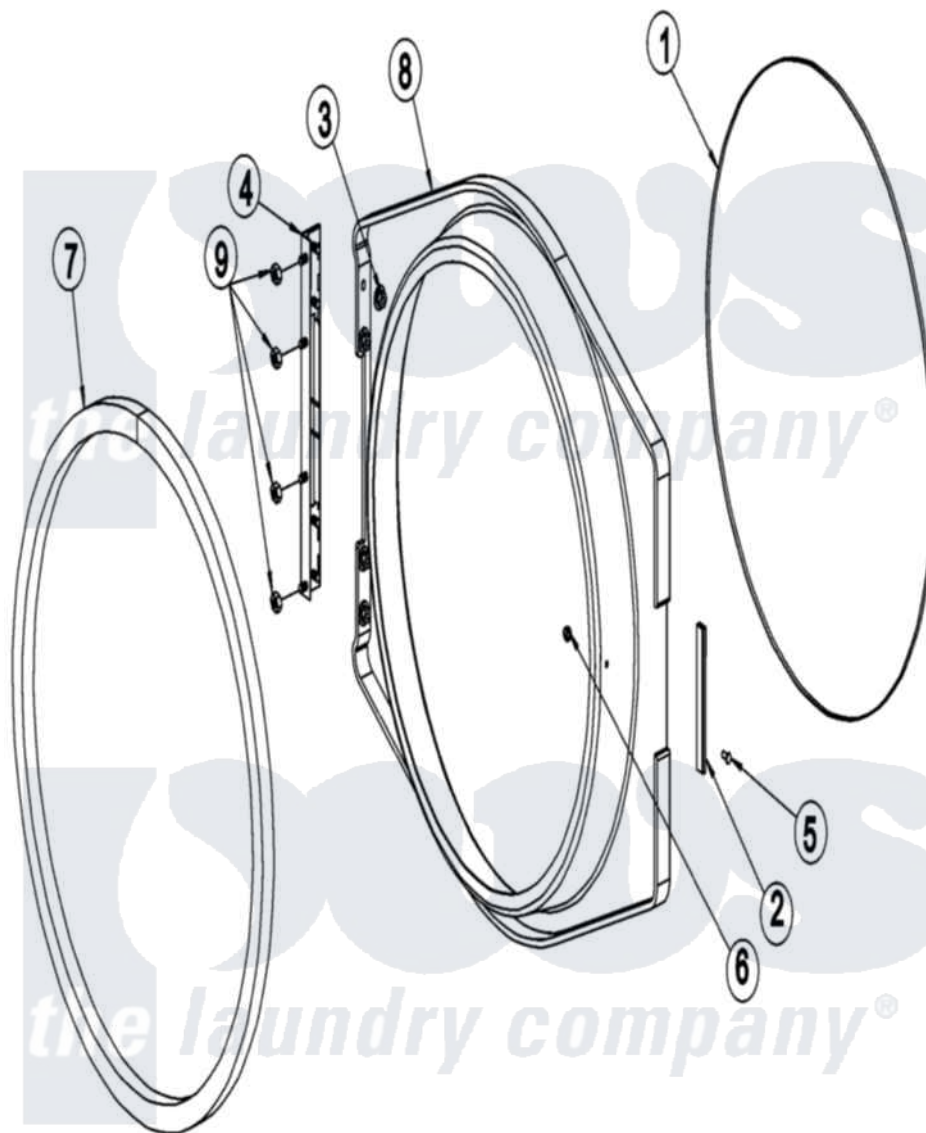

Maytag MDG30PNHWW 06 - MAIN DOOR

Maytag [Commercial Maytag MDG30PNHWW Dryer Parts](#) Parts Diagram 06 - MAIN DOOR
 Click on the part number to view part

Item	Original Part Number	Replaced By	Status	Part Description
000	A000000			Order Part From American Dryer Phone No.508-678-9000
001	A102210	102210		20 7 16 D
002	A102328	102328		37 64 Wide
003	A152014	152014		1 4-20 Ser
004	A801524		Not Available	BLACK DOOR HINGE
005	A150120	150120		10-32 x 7 16
006	A151010	151010		10-32 HI-C
007	A102349		Not Available	GASKET, DOOR (69 1/2")
008	A882991	W10148763		Formed Bla
009	A152014	152014		1 4-20 Ser