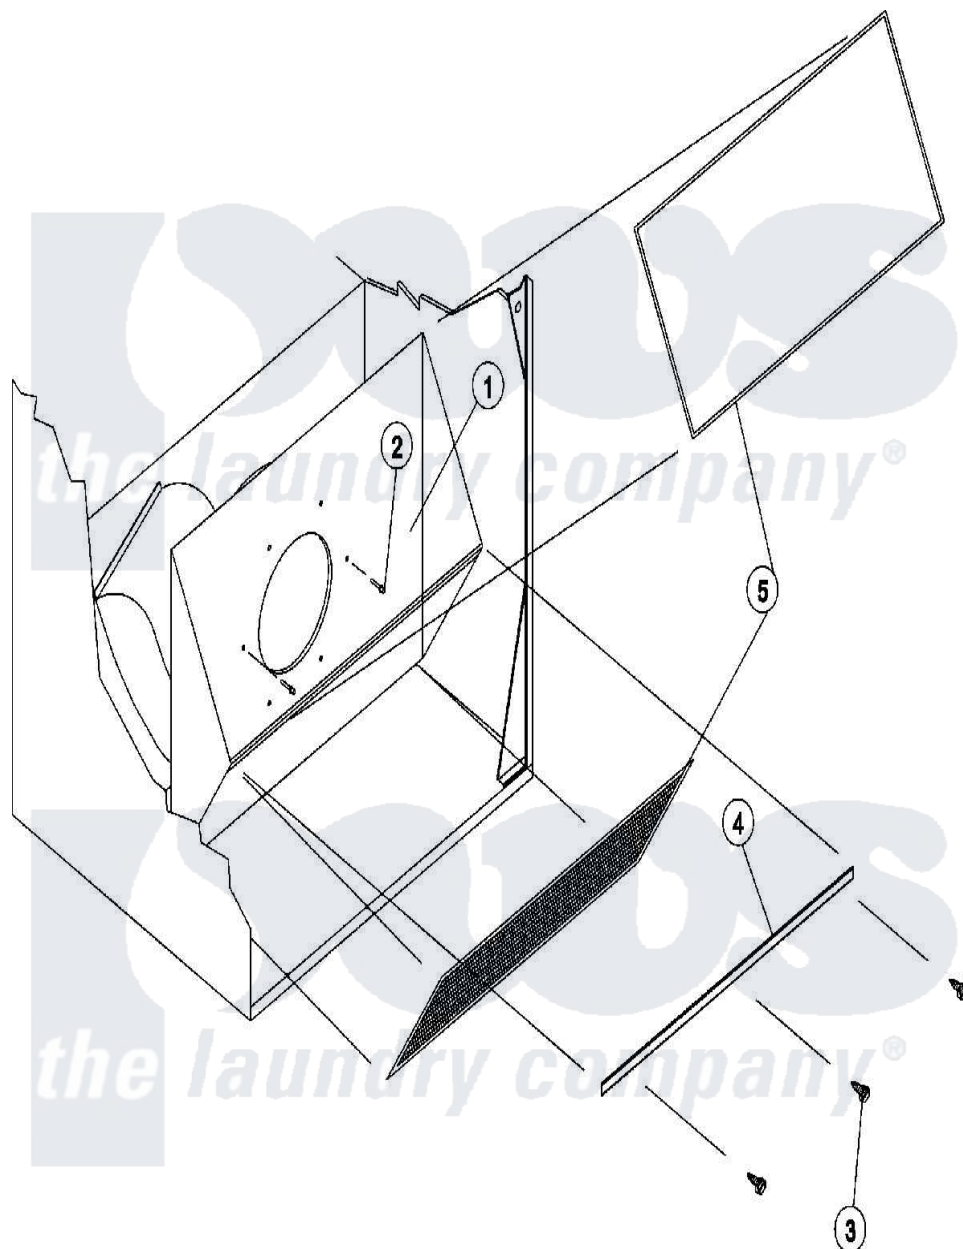

Maytag MDG30PNHWW 08 - LINT TRAP

Maytag [Commercial Maytag MDG30PNHWW Dryer Parts](#) Parts Diagram 08 - LINT TRAP
 Click on the part number to view part

| Item | Original Part Number | Replaced By | Status | Part Description |
|------|-------------------------|----------------------------|--------|--|
| 000 | A000000 | | | Order Part From American Dryer Phone No.508-678-9000 |
| 001 | A801069 | | | Lint Trap |
| " | A801070 | W10147072 | | Ad-30V-D-4 |
| 002 | A154200 | 154200 | | 5 32 RIVE |
| 003 | A150300 | 5307527001 | | Switch |
| 004 | A304100 | 304100 | | SM LINT TR |
| 005 | A800500 | 800500 | | Screen, Lint |