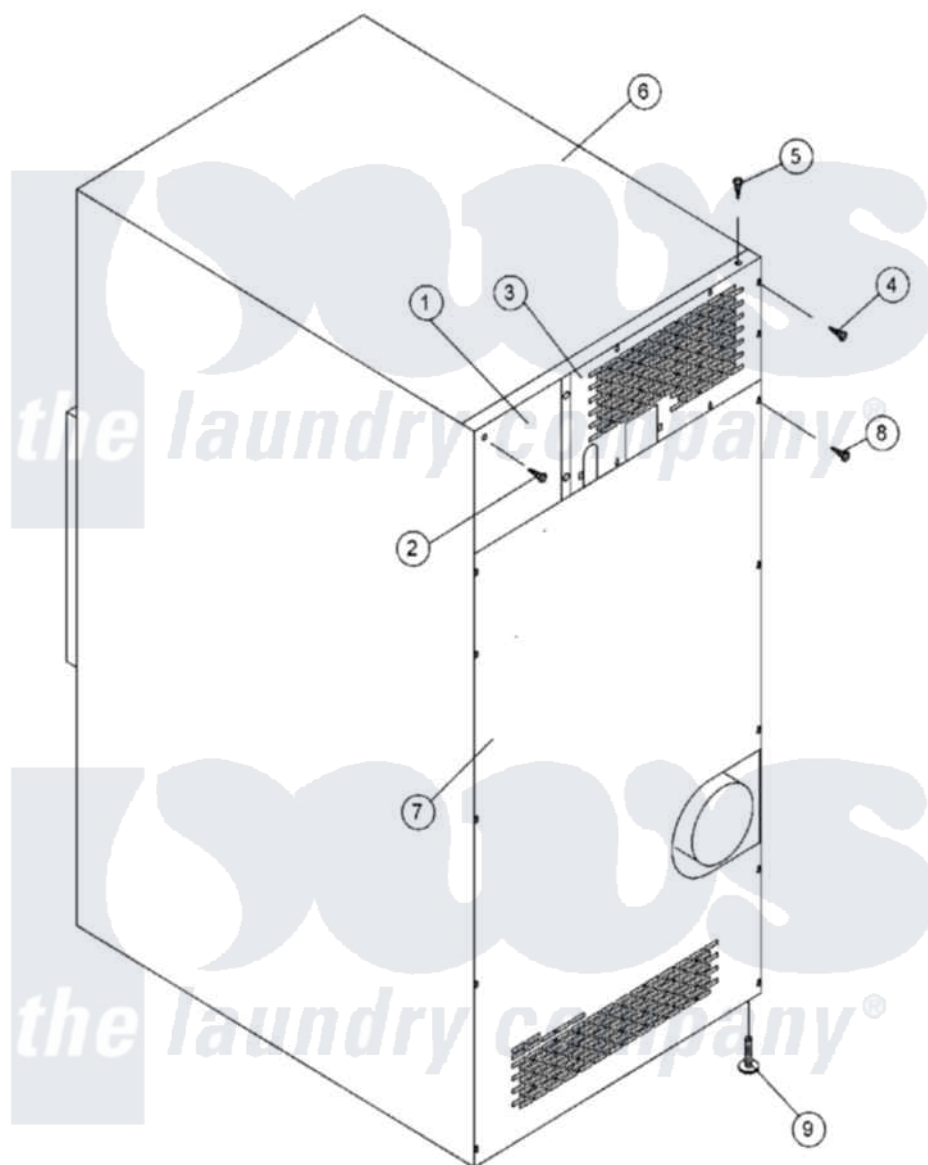

Maytag MDG30PNHWW 17 - OUTER TOP/BACK GUARD

Maytag Commercial Maytag MDG30PNHWW Dryer Parts Parts Diagram 17 - OUTER TOP/BACK GUARD
 Click on the part number to view part

Item	Original Part Number	Replaced By	Status	Part Description
000	A000000			Order Part From American Dryer Phone No.508-678-9000
001	A322809	322809		Back Elect
002	A150301	150301		8-18 X 7
003	A314424	314424		Adg25-50-2
004	A150301	150301		8-18 X 7
005	A150300	5307527001		Switch
006	A322015	W10146872		Ad-30V Out
007	A322082	322082		AD25V-30V-
008	A150301	150301		8-18 X 7
009	A103500	103500		LEVELING L