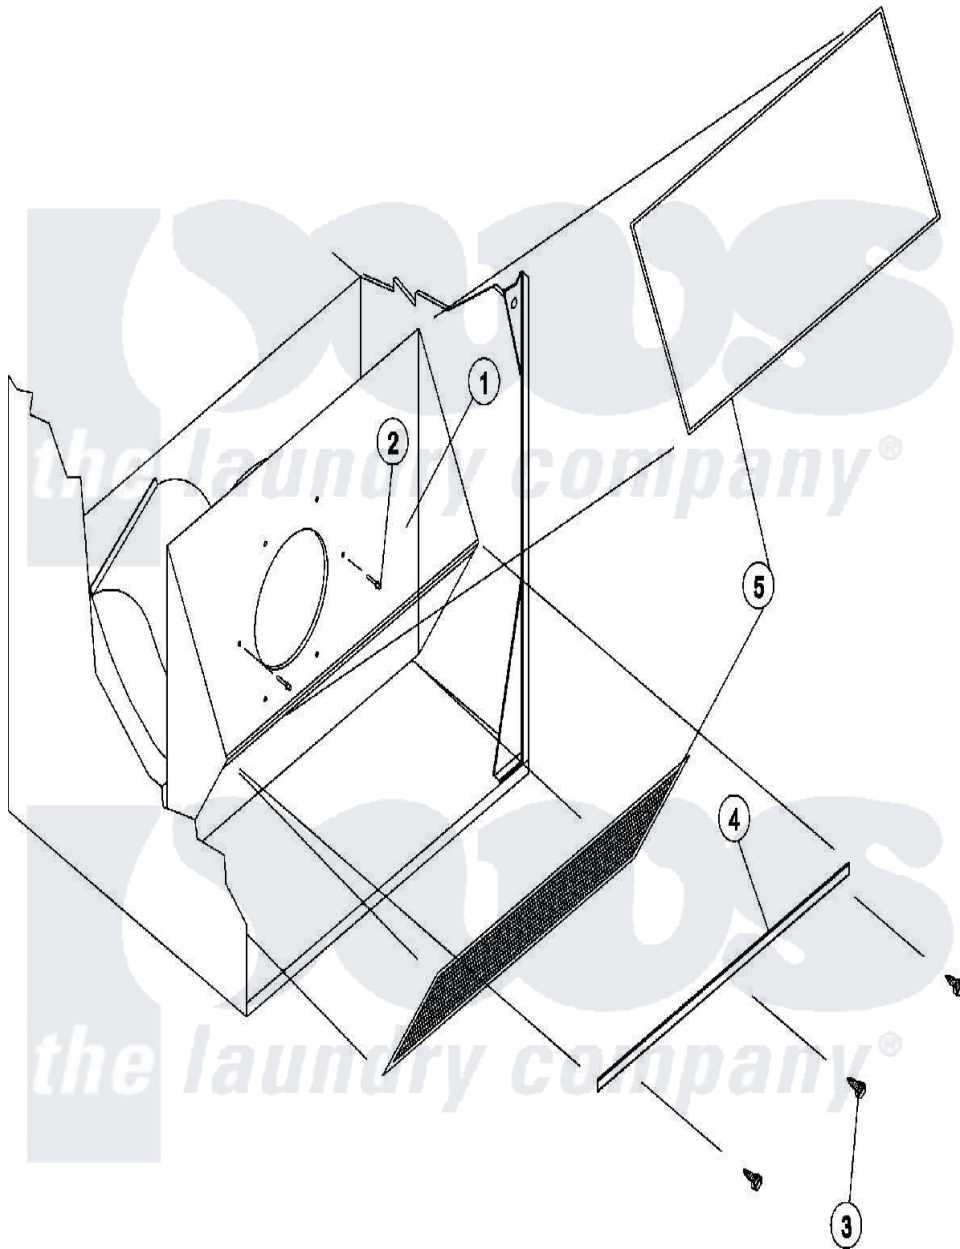

# Maytag MDG30PNVWQ 08 - LINT TRAP

Maytag [Commercial Maytag MDG30PNVWQ Dryer Parts](#) Parts Diagram 08 - LINT TRAP  
 Click on the part number to view part

Item	Original Part Number	Replaced By	Status	Part Description
000	<a href="#">A000000</a>			Order Part From American Dryer Phone No.508-678-9000
001	A800401	<a href="#">W10147049</a>		AD25V 30V-
"	A800443	<a href="#">800443</a>		AD25V 30V-
002	A154200	<a href="#">154200</a>		5 32 RIVE
003	A150300	<a href="#">5307527001</a>		Switch
004	A304100	<a href="#">304100</a>		SM LINT TR
005	A800500	<a href="#">800500</a>		Screen, Lint