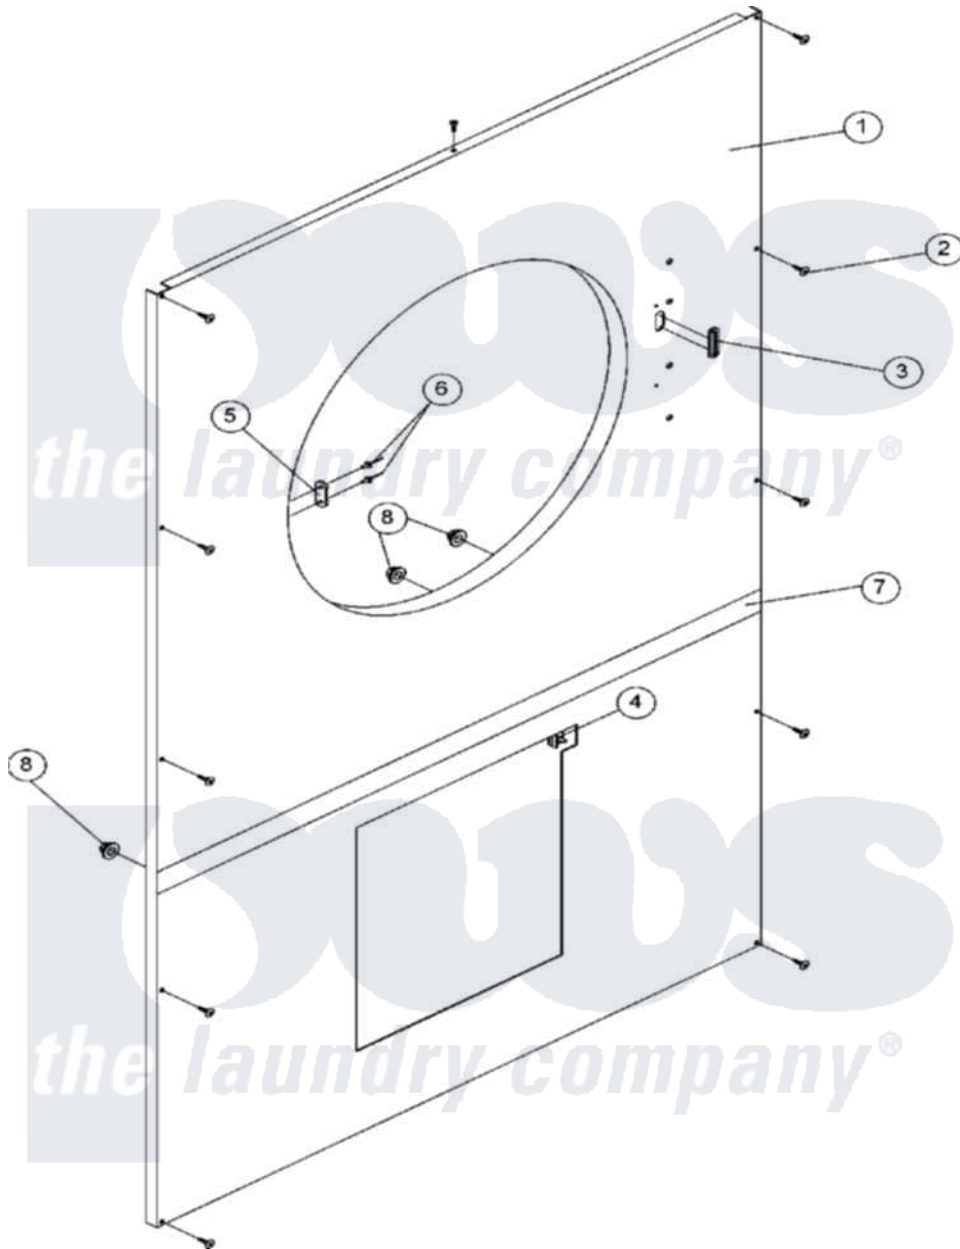

Maytag MDG30PNVWW 04 - FRONT PANEL

Maytag [Commercial Maytag MDG30PNVWW Dryer Parts](#) Parts Diagram 04 - FRONT PANEL
 Click on the part number to view part

Item	Original Part Number	Replaced By	Status	Part Description
000	A000000			Order Part From American Dryer Phone No.508-678-9000
001	A883483	883483		Bisque Mayt
"	A883484	883484		White Mayt
002	A150313	150313		10-16 X 1
"	A150318	150318		25IP Stick
003	A121405	121405		Rubber Gro
004	A122002	W10146710		Spst Door
005	A170330		Not Available	LATCH, DOOR (FRICTION)
006	A154215	154215		5 32 X 1 4
007	A883482			Trim, Front Panel Blk
008	A152014	152014		1 4-20 Ser