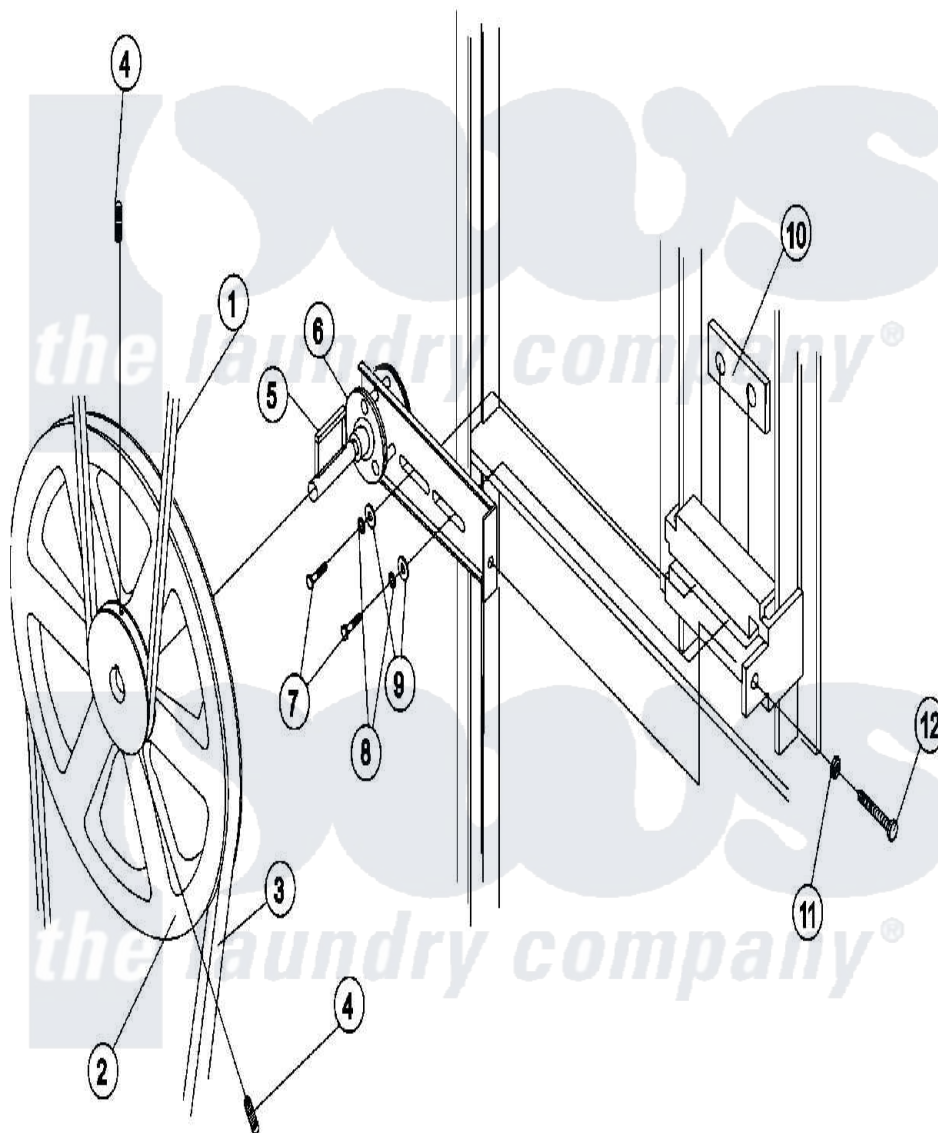

Maytag MDG30PNVWW 12 - IDLER BEARING

Maytag [Commercial Maytag MDG30PNVWW Dryer Parts](#) Parts Diagram 12 - IDLER BEARING
 Click on the part number to view part

Item	Original Part Number	Replaced By	Status	Part Description
000	A000000			Order Part From American Dryer Phone No.508-678-9000
001	A100100	W10146547		5I-660 V-B
002	A101129	W10146631		9 X 2-1 2
003	A100105	W10146552		4I520 V be
004	A154301	154301		5 16-18 X
005	A100705	100705		3 16 X 3
006	A882576	882576		Std. Steel
007	A150617	150617		3 8-16 X 1
008	A153005	153005		3 8 Split
009	A153004	153004		3 8 X 1
010	A801009	801009		Idler Squa
011	A152004	8182933		Nut, Hex
012	A150509	150509		5 16-18 X