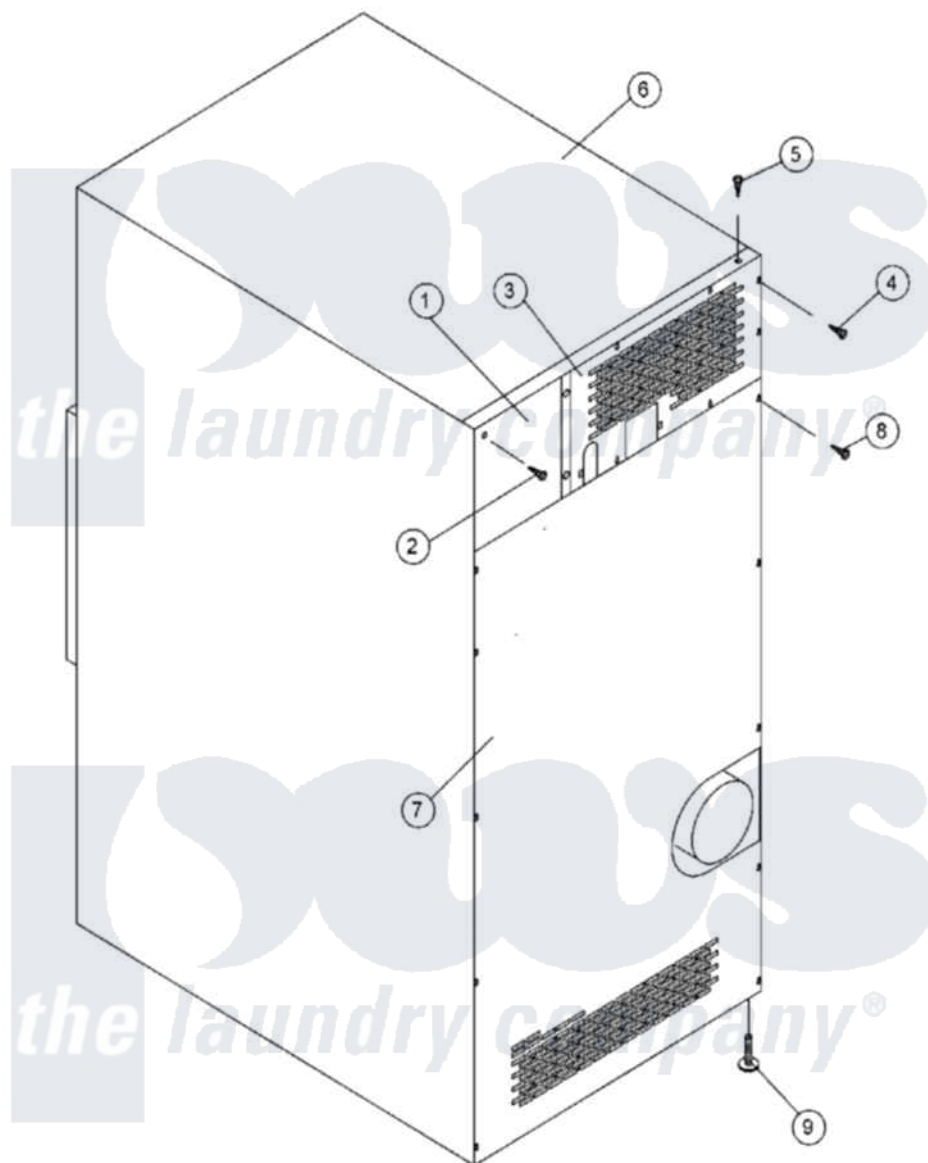

# Maytag MDG30PNVWW 17 - OUTER TOP/BACK GUARD

Maytag Commercial Maytag MDG30PNVWW Dryer Parts Parts Diagram 17 - OUTER TOP/BACK GUARD  
 Click on the part number to view part

Item	Original Part Number	Replaced By	Status	Part Description
000	<a href="#">A000000</a>			Order Part From American Dryer Phone No.508-678-9000
001	A322809	<a href="#">322809</a>		Back Elect
002	A150301	<a href="#">150301</a>		8-18 X 7
003	A314424	<a href="#">314424</a>		Adg25-50-2
004	A150301	<a href="#">150301</a>		8-18 X 7
005	A150300	<a href="#">5307527001</a>		Switch
006	A322015	<a href="#">W10146872</a>		Ad-30V Out
007	A322082	<a href="#">322082</a>		AD25V-30V-
008	A150301	<a href="#">150301</a>		8-18 X 7
009	A103500	<a href="#">103500</a>		LEVELING L