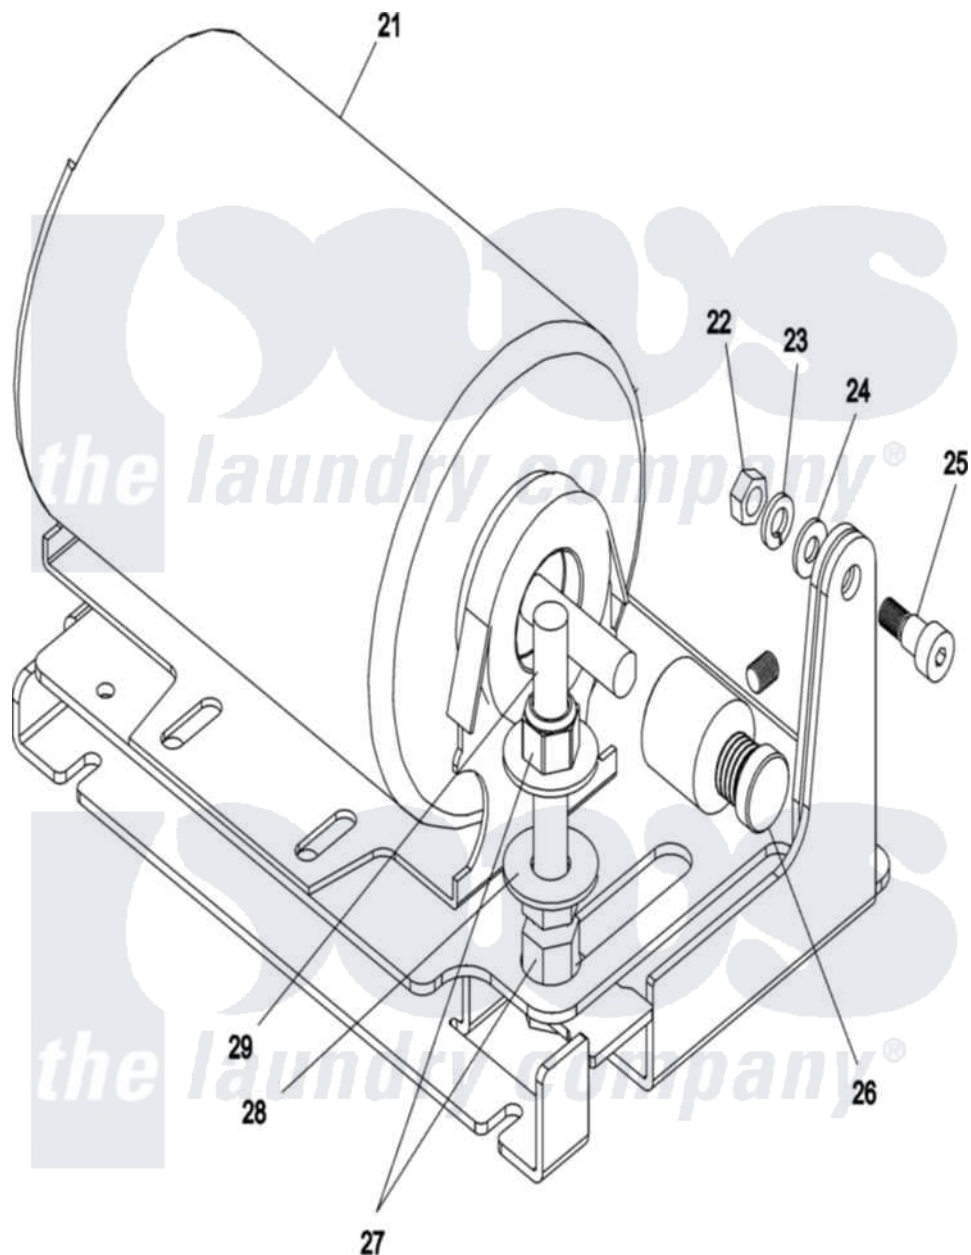

# Maytag MDG31PDAWW 02 - MOTOR

Maytag Commercial Maytag MDG31PDAWW Dryer Parts Parts Diagram 02 - MOTOR  
 Click on the part number to view part

Item	Original Part Number	Replaced By	Status	Part Description
021	A884288	<a href="#">W10149099</a>		SL31 4 Pol
022	A152004	<a href="#">8182933</a>		Nut, Hex
023	A153002	<a href="#">8182939</a>		Washer, Lock
024	A153018	<a href="#">153018</a>		1 4 Flat
025	A154266	<a href="#">154266</a>		3 8x3 8 5
026	W10124350		Not Available	NOT REQUIRED PART OR SEE NOTE PULLY COMES ON MOTOR
027	A152011	<a href="#">152011</a>		1 2-13 Hex
"	A152028		Not Available	NUT, HEX 1/2-13
028	A153011	<a href="#">153011</a>		9 16 ID- 1
029	A150609	<a href="#">150609</a>		1 2-13 X 4