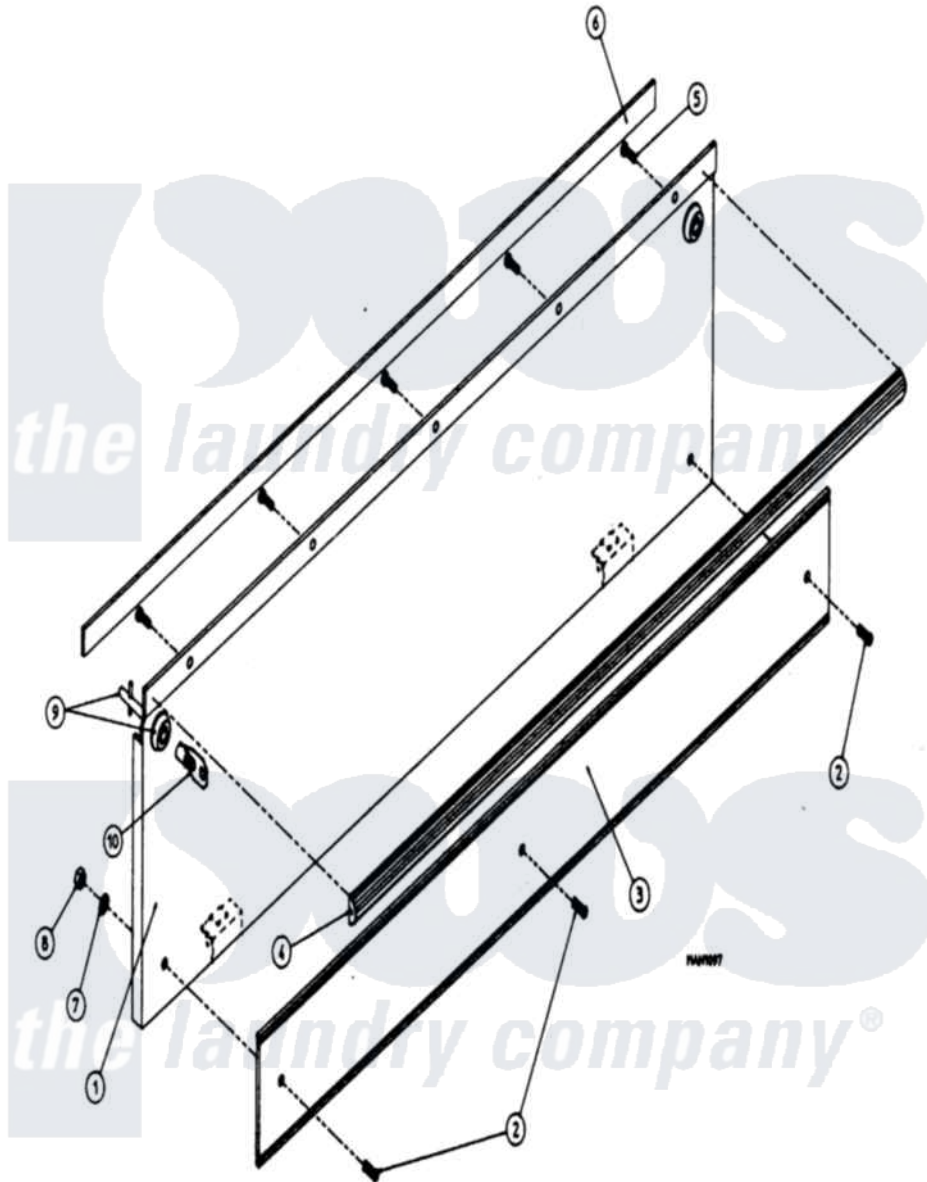

Maytag MDG32PC2 02 - CABINET - LINT DOOR ASSEMBLY

Maytag [Commercial Maytag MDG32PC2 Dryer Parts](#) Parts Diagram 02 - CABINET - LINT DOOR ASSEMBLY
 Click on the part number to view part

Item	Original Part Number	Replaced By	Status	Part Description
000	W10124350		Not Available	ORDER PARTS FROM AMERICAN DRYER CORP AT 508-678-9000
001	A880173	W10146497		430 Drop L
002	A150001	150001		6-32 X 1 2
003	A180227		Not Available	TRIM, LINT DOOR (LWR KICK)
004	A180225	180225		430 Control L
005	A150201	150201		10-32 X 1
006	A117602		Not Available	TAPE, NOISE SUPPRESSOR
007	A153010	153010		6 Internal
008	A152013	152013		6-32 Hex N
009	A160040	160040		Dp Control
010	A160140	160140		Key Only F