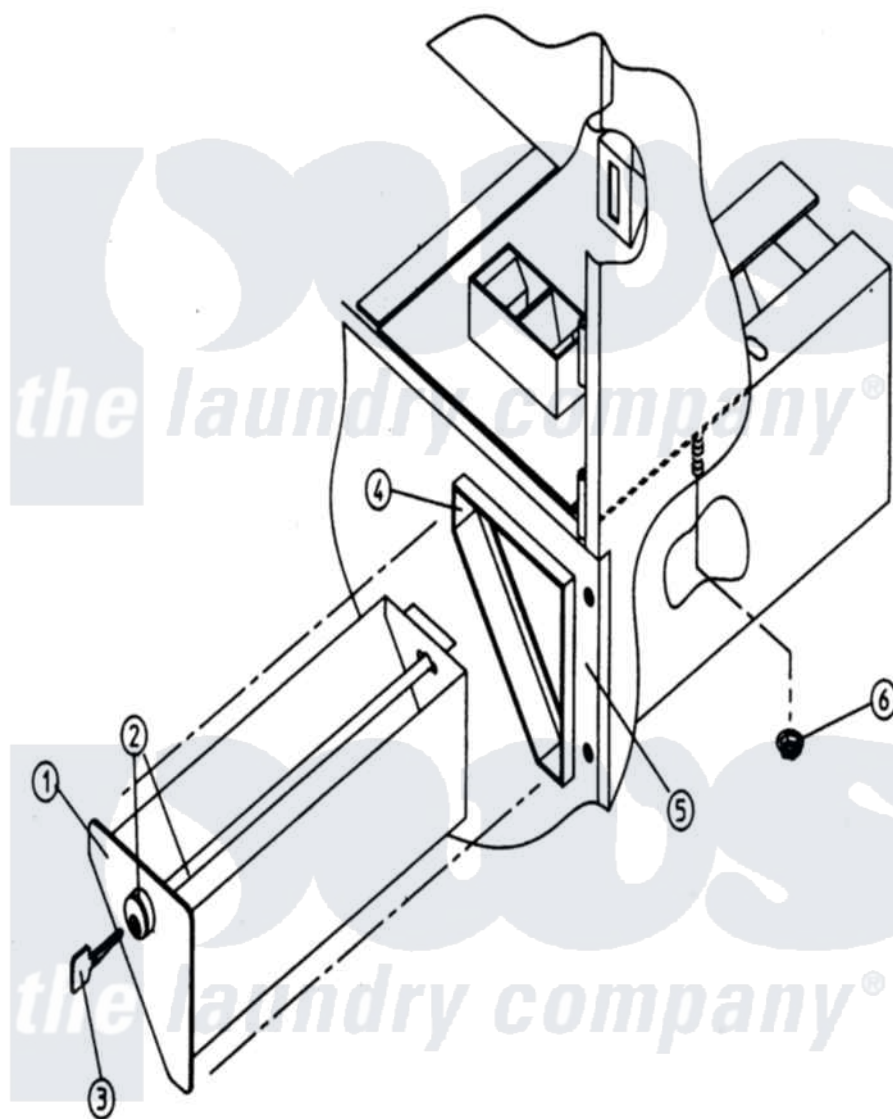

# Maytag MDG32PC2 05 - COIN VAULT ASSEMBLY

Maytag Commercial Maytag MDG32PC2 Dryer Parts Parts Diagram 05 - COIN VAULT ASSEMBLY  
 Click on the part number to view part

| Item | Original Part Number | Replaced By               | Status        | Part Description                                     |
|------|----------------------|---------------------------|---------------|--|
| 000  | W10124350            |                           | Not Available | ORDER PARTS FROM AMERICAN DRYER CORP AT 508-678-9000 |
| 001  | A880118              | <a href="#">W10147951</a> |               | 330 430 CO   |
| 002  | A-----               |                           | Not Available | SAIL SWITCH (SEE S.S. ASSY.)                         |
| 003  | A-----               |                           | Not Available | SAIL SWITCH (SEE S.S. ASSY.)                         |
| 004  | A880117              | <a href="#">887144</a>    |               | 320 330 43   |
| 005  | A800689              | <a href="#">800689</a>    |               | 320 330 43   |
| 006  | A152014              | <a href="#">152014</a>    |               | 1 4-20 Ser   |
| 007  | A404500              | <a href="#">WB22X55</a>   |               | Switch   |
| "    | A404502              | <a href="#">404502</a>    |               | White 0.6  |