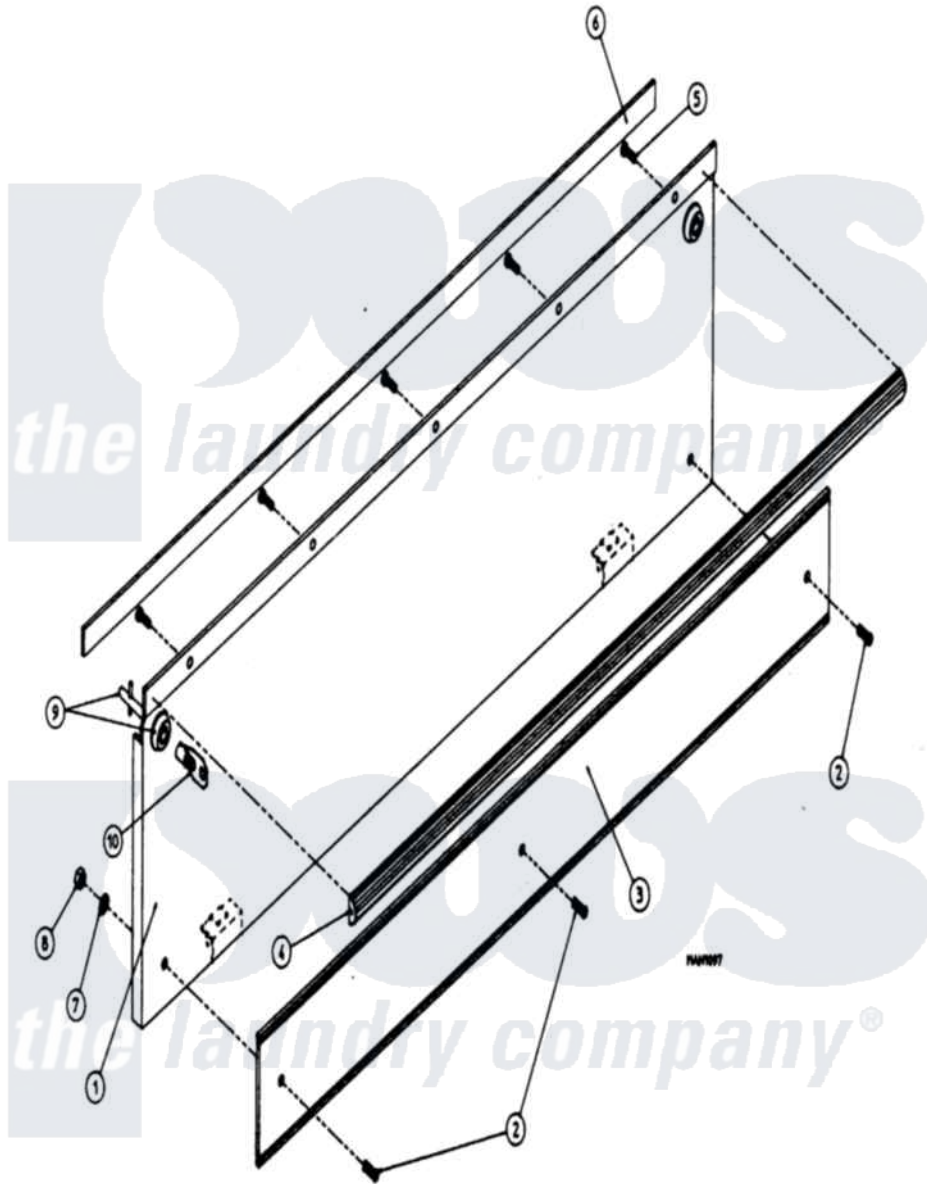

Maytag MDG32PC2AW 02 - CABINET - LINT DOOR ASSEMBLY

Maytag Commercial Maytag MDG32PC2AW Dryer Parts Parts Diagram 02 - CABINET - LINT DOOR ASSEMBLY
 Click on the part number to view part

Item	Original Part Number	Replaced By	Status	Part Description
000	W10124350		Not Available	ORDER PARTS FROM AMERICAN DRYER CORP AT 508-678-9000
001	A880173	W10146497		430 Drop L
002	A150001	150001		6-32 X 1 2
003	A180227		Not Available	TRIM, LINT DOOR (LWR KICK)
004	A180225	180225		430 Control L
005	A150201	150201		10-32 X 1
006	A117602		Not Available	TAPE, NOISE SUPPRESSOR
007	A153010	153010		6 Internal
008	A152013	152013		6-32 Hex N
009	A160040	160040		Dp Control
010	A160140	160140		Key Only F