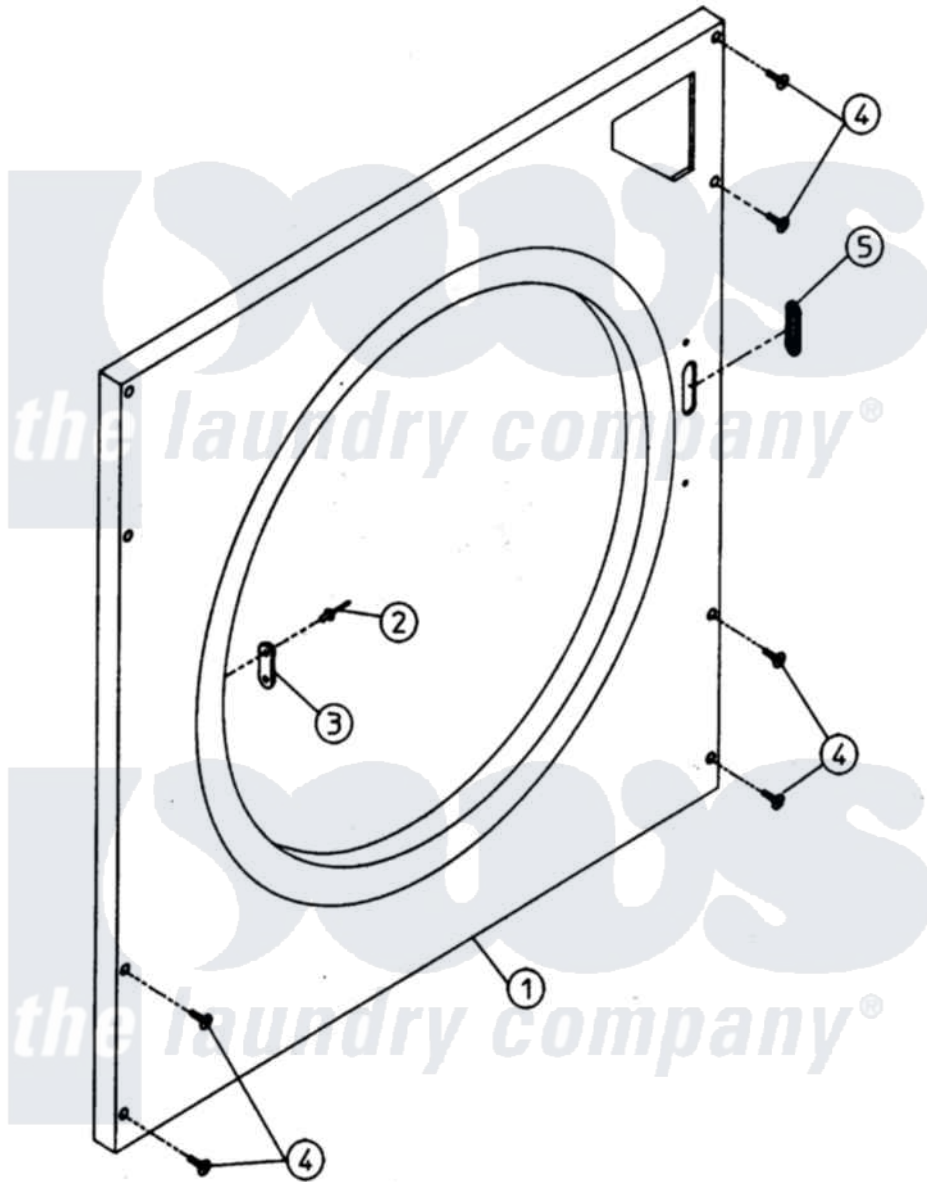

Maytag MDG32PC2AW 04 - CABINET - LOWER FRONT PANEL

Maytag [Commercial Maytag MDG32PC2AW Dryer Parts](#) Parts Diagram 04 - CABINET - LOWER FRONT PANEL
 Click on the part number to view part

Item	Original Part Number	Replaced By	Status	Part Description
000	W10124350		Not Available	ORDER PARTS FROM AMERICAN DRYER CORP AT 508-678-9000
001	A800689	800689		320 330 43
002	A154215	154215		5 32 X 1 4
003	A170330		Not Available	LATCH, DOOR (FRICTION)
004	A150415		Not Available	SCREW, CRIMPTITE (PH. RD.HD.) (No.10-16 X 1/2" PH. RD. HD.)
005	A121405	121405		Rubber Gro