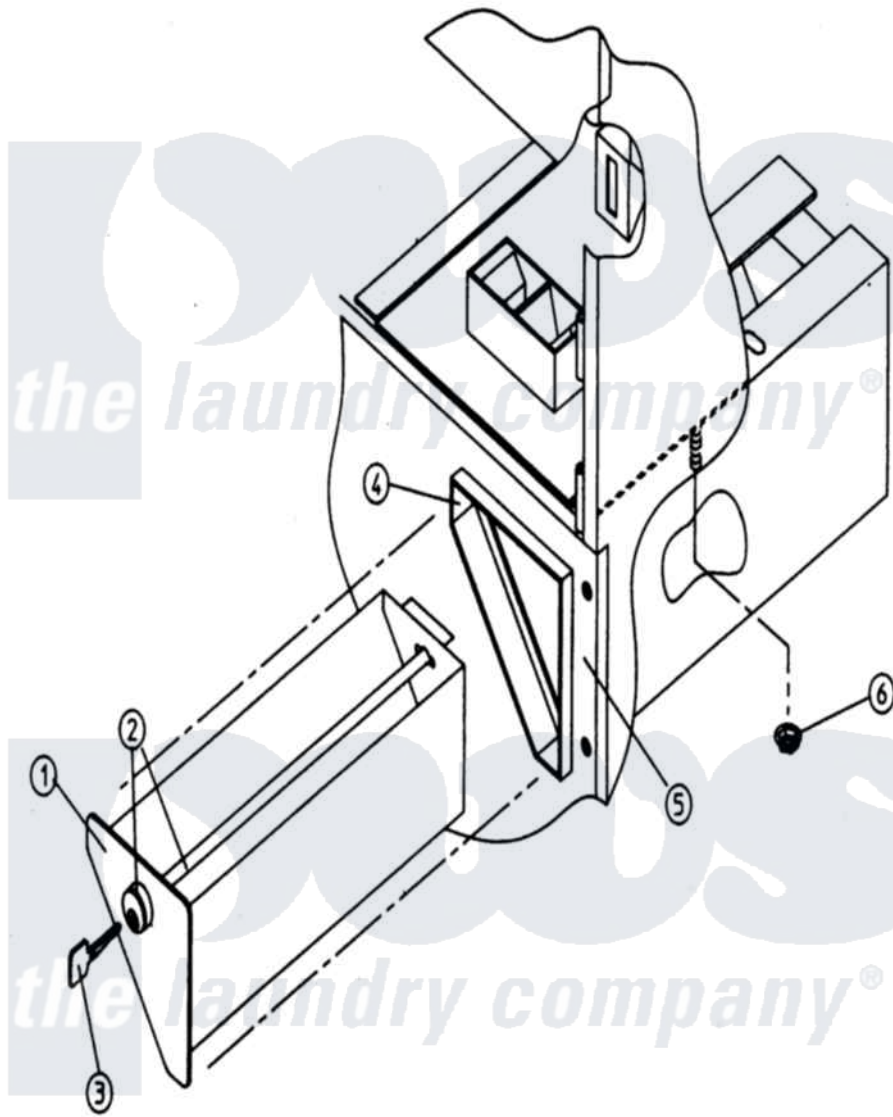

Maytag MDG32PC2AW 05 - COIN VAULT ASSEMBLY

Maytag [Commercial Maytag MDG32PC2AW Dryer Parts](#) Parts Diagram 05 - COIN VAULT ASSEMBLY
 Click on the part number to view part

Item	Original Part Number	Replaced By	Status	Part Description
000	W10124350		Not Available	ORDER PARTS FROM AMERICAN DRYER CORP AT 508-678-9000
001	A880118	W10147951		330 430 CO
002	A-----		Not Available	SAIL SWITCH (SEE S.S. ASSY.)
003	A-----		Not Available	SAIL SWITCH (SEE S.S. ASSY.)
004	A880117	887144		320 330 43
005	A800689	800689		320 330 43
006	A152014	152014		1 4-20 Ser
007	A404500	WB22X55		Switch
"	A404502	404502		White 0.6