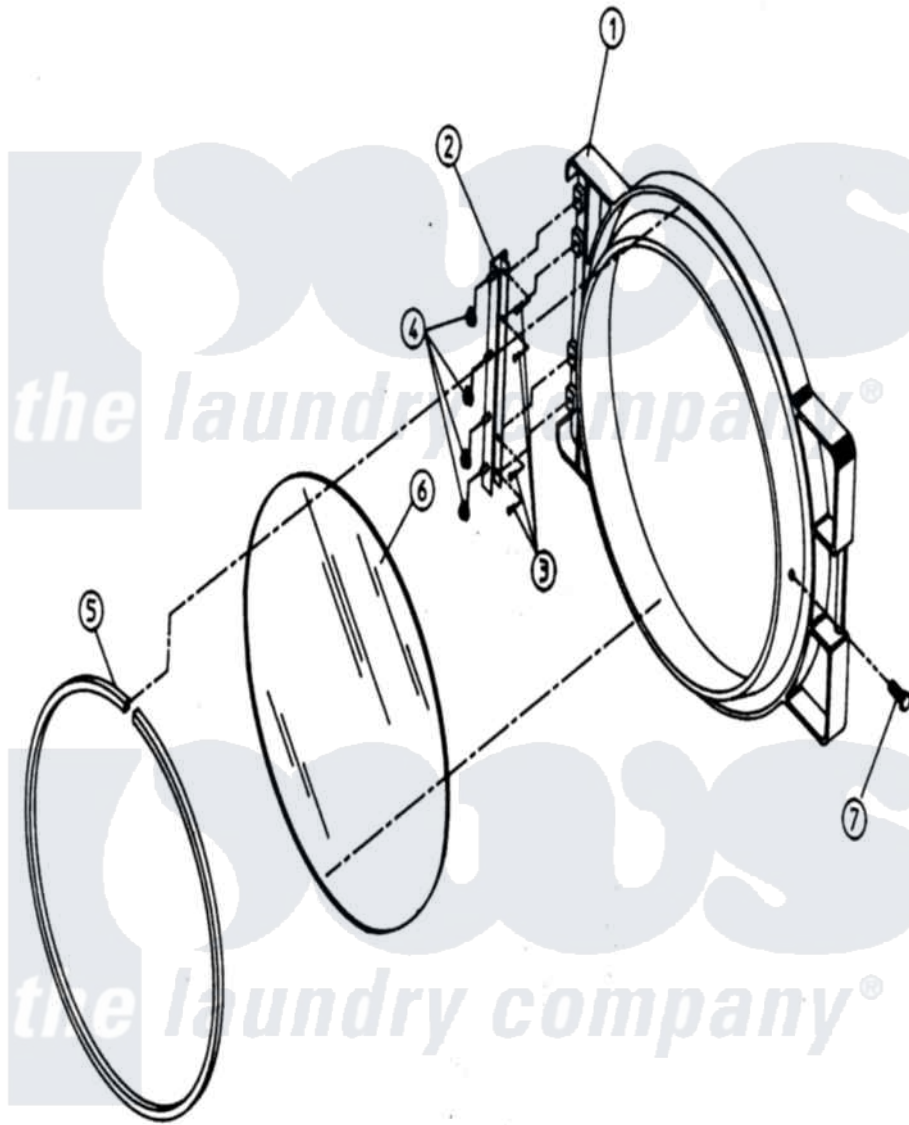

Maytag MDG32PC2AW 07 - DOOR ASSEMBLY

Maytag [Commercial Maytag MDG32PC2AW Dryer Parts](#) Parts Diagram 07 - DOOR ASSEMBLY
 Click on the part number to view part

Item	Original Part Number	Replaced By	Status	Part Description
000	W10124350		Not Available	ORDER PARTS FROM AMERICAN DRYER CORP AT 508-678-9000
001	A800287		Not Available	DOOR ASSY (ALM) (INCL 1,5,6, & 7)
"	A800288		Not Available	DOOR ASSEMBLY (WHT) (INCL. ILLUS. No.1 & 5 THRU 9)
002	A800448	800448		12 1 2 Ma
003	A15041		Not Available	TAPTITE SCREW (No.10-24 X 3/8")
004	A152014	152014		1 4-20 Ser
005	A102353		Not Available	GASKET, MAIN DOOR (69-1/2")
"	A170725		Not Available	ADHESIVE, MOUNTING (GLASS AND GASKET ADHESIVE)
006	A102210	102210		20 7 16 D
"	A170730	170730		10.3 Oz Cl
007	A150431	150431		10x7 16 D