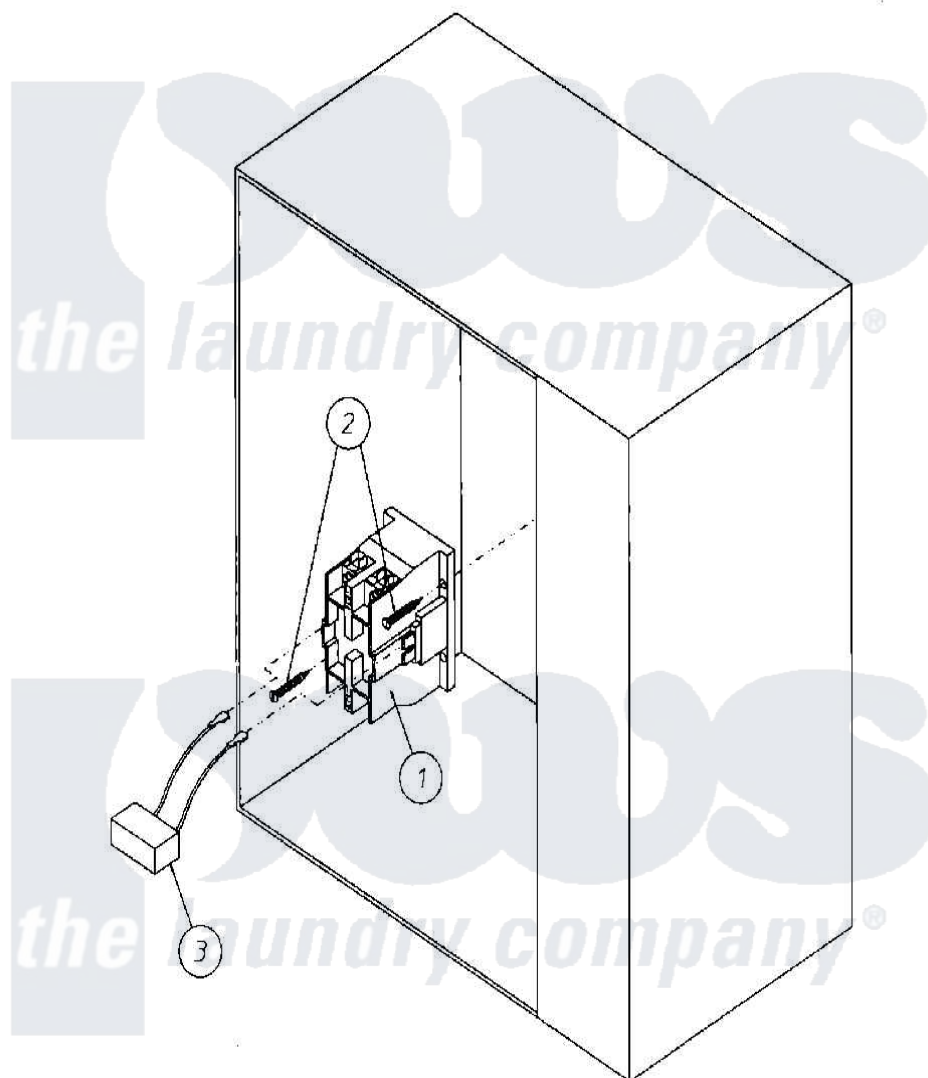

# Maytag MDG50MNAWW 02 - ELECTRICAL RELAY PANEL ASSEMBLY

Maytag [Commercial Maytag MDG50MNAWW Dryer Parts](#) Parts Diagram 02 - ELECTRICAL RELAY PANEL ASSEMBLY

[Click on the part number to view part](#)

Item	Original Part Number	Replaced By	Status	Part Description
000	W10124350		Not Available	ORDER PARTS FROM AMERICAN DRYER CORP AT 508-678-9000
001	A132475	<a href="#">W10146737</a>		SQ D Dp 24
002	A150299	<a href="#">150299</a>		10 X 1 H
003	A150301	<a href="#">150301</a>		8-18 X 7
"	A322809	<a href="#">322809</a>		Back Elect
"	A824828	<a href="#">W10147397</a>		RC Network