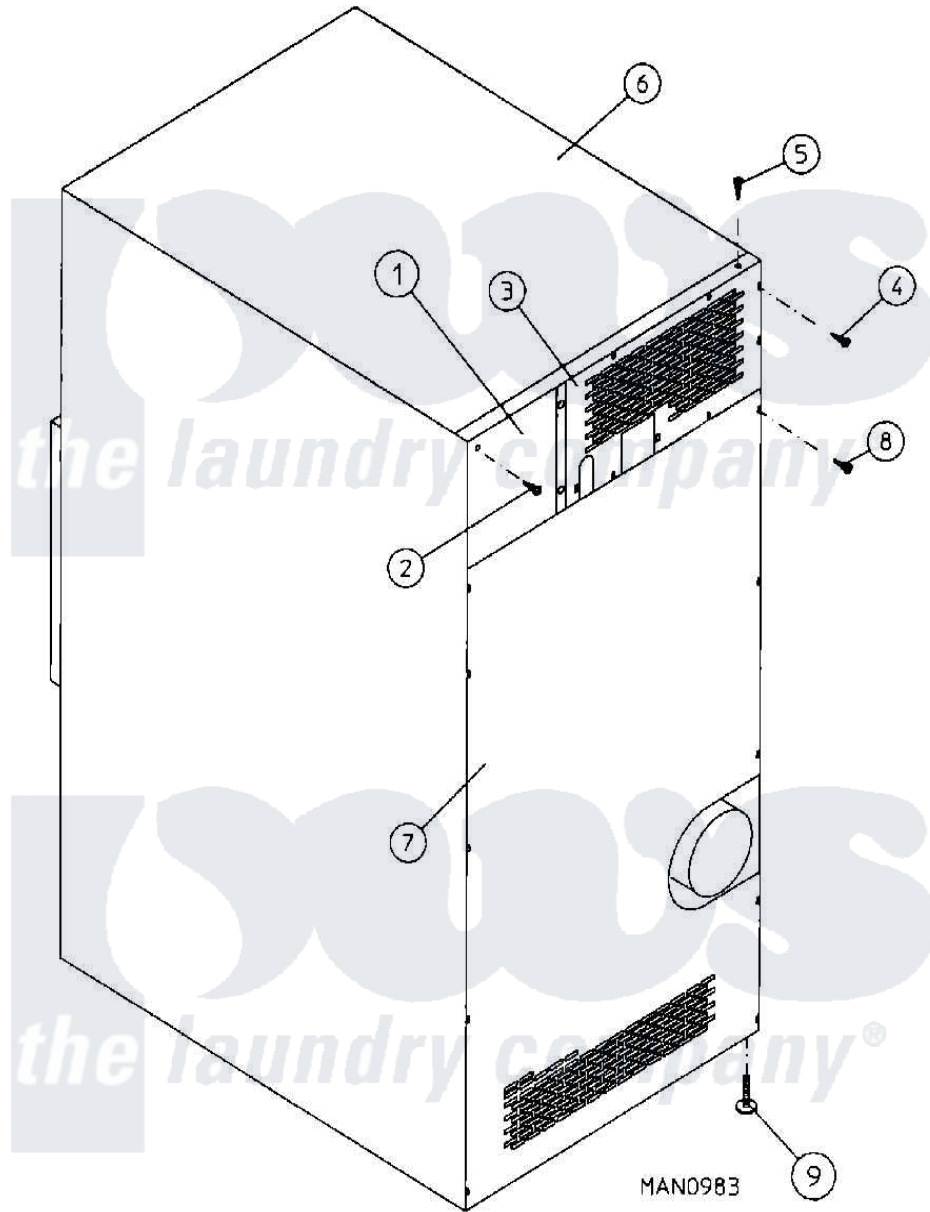

# Maytag MDG50MNAWW 03 - CABINET

MAN0983

Maytag [Commercial Maytag MDG50MNAWW Dryer Parts](#) Parts Diagram 03 - CABINET

[Click on the part number to view part](#)

Item	Original Part Number	Replaced By	Status	Part Description
000	W10124350		Not Available	ORDER PARTS FROM AMERICAN DRYER CORP AT 508-678-9000
001	A322809	<a href="#">322809</a>		Back Elect
002	A150301	<a href="#">150301</a>		8-18 X 7
003	A314411		Not Available	TOP, BACKGUARD
004	A150301	<a href="#">150301</a>		8-18 X 7
005	A150301	<a href="#">150301</a>		8-18 X 7
006	A312533	<a href="#">W10146833</a>		ADG E Oute
007	A314512	<a href="#">314512</a>		Maytag Was
008	A150301	<a href="#">150301</a>		8-18 X 7
009	A103500	<a href="#">103500</a>		LEVELING L