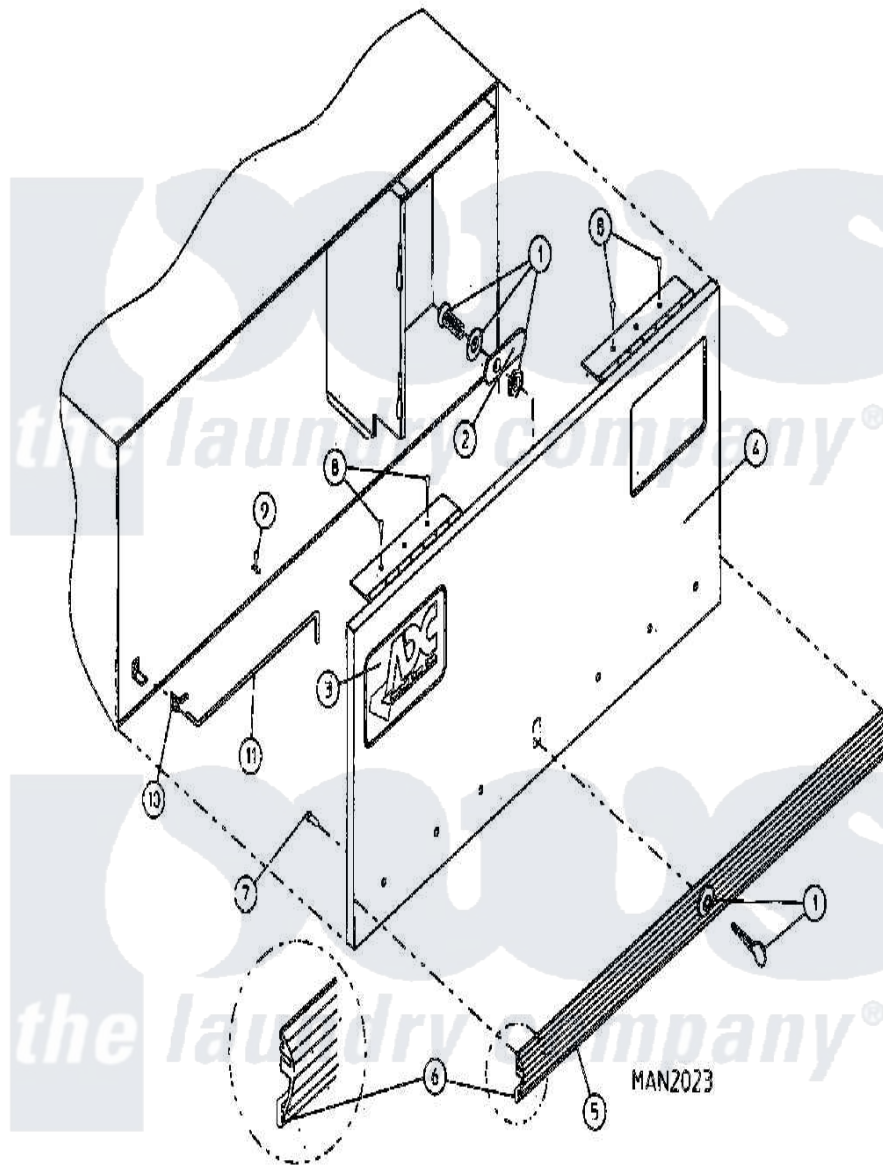

Maytag MDG50MNAWW 04 - CONTROL DOOR ASSEMBLY

Maytag [Commercial Maytag MDG50MNAWW Dryer Parts](#) Parts Diagram 04 - CONTROL DOOR ASSEMBLY
 Click on the part number to view part

Item	Original Part Number	Replaced By	Status	Part Description
000	W10124350		Not Available	ORDER PARTS FROM AMERICAN
001	A160017		Not Available	LOCK, SPECIAL DUMMY
002	A160032	160032		1 Straigh
003	A112343	112343		Maytag Log
"	A870011	W10147884		Logo Doubl
004	A800022	W10146942		25-50 Hi-S
005	A180201	W10149336		25 50 To
006	A117603	117603		1 8 X 9 1
007	A150201	150201		10-32 X 1
008	A150300	5307527001		Switch
009	A102600		Not Available	CATCH, ROD SUPPORT-CTRL. DOOR
010	A102603	102603		Richco Con
011	A102502	102502		12.625 Con