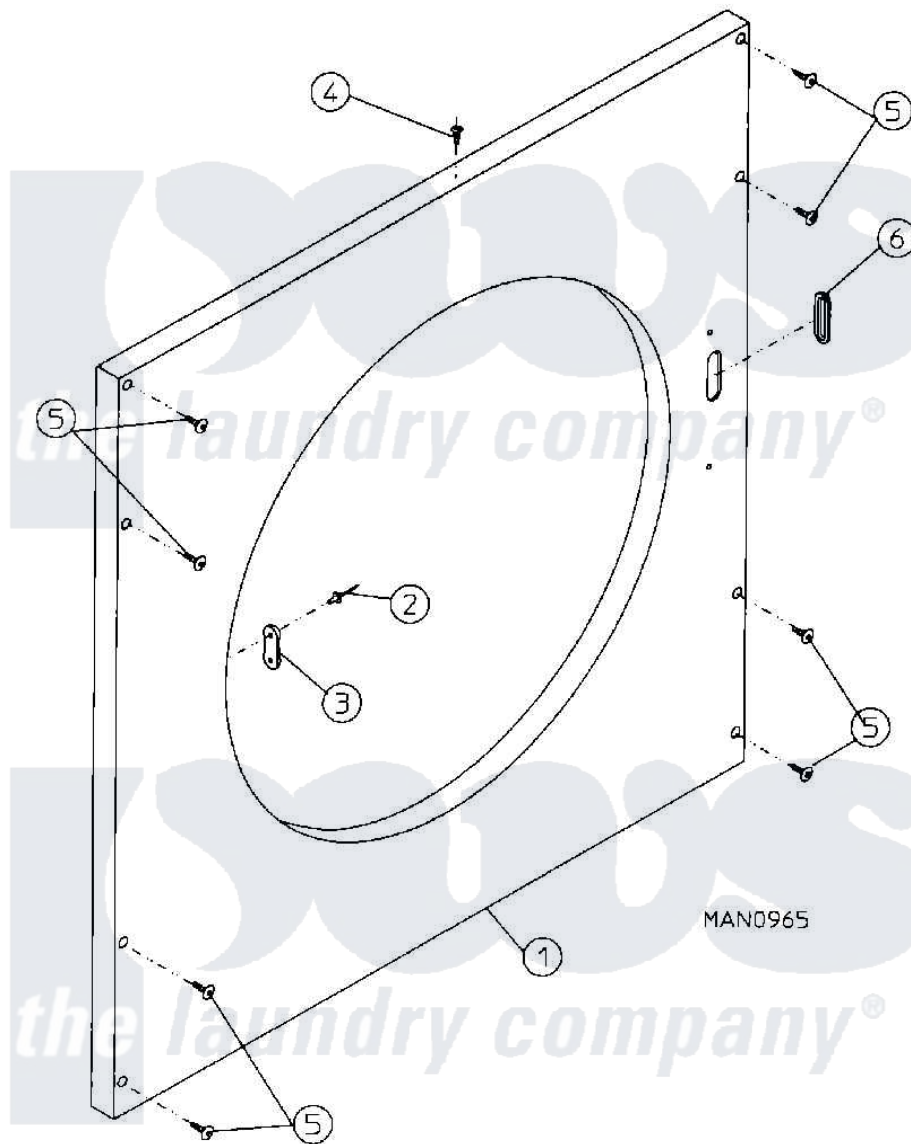

Maytag MDG50MNAWW 05 - FRONT PANEL ASSEMBLY

Maytag Commercial Maytag MDG50MNAWW Dryer Parts Parts Diagram 05 - FRONT PANEL ASSEMBLY
 Click on the part number to view part

Item	Original Part Number	Replaced By	Status	Part Description
000	W10124350		Not Available	ORDER PARTS FROM AMERICAN DRYER CORP AT 508-678-9000
001	A875301	W10147919		25-50- Ins
002	A154215	154215		5 32 X 1 4
003	A170330		Not Available	LATCH, DOOR (FRICTION)
004	A150300	5307527001		Switch
005	A150309	W10146761		10-16 X 1
006	A121405	121405		Rubber Gro