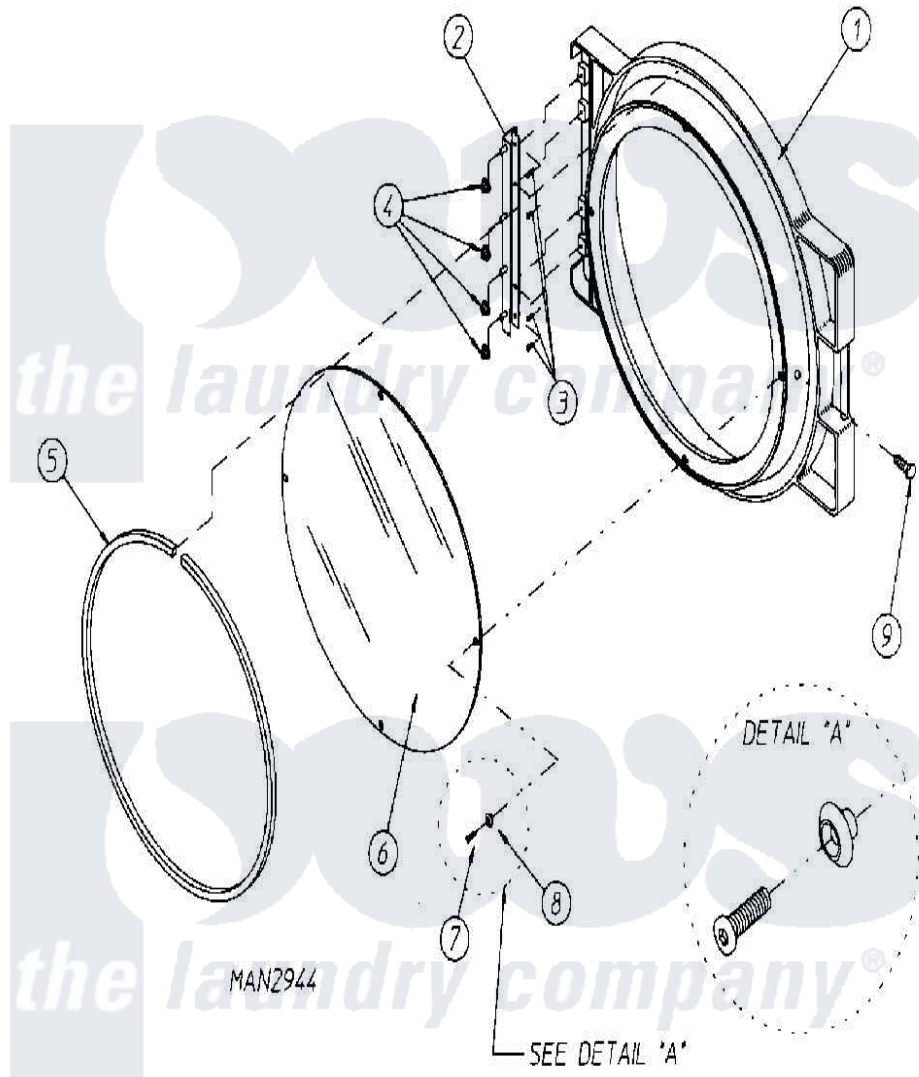

Maytag MDG50MNAWW 07 - DOOR ASSEMBLY

Maytag [Commercial Maytag MDG50MNAWW Dryer Parts](#) Parts Diagram 07 - DOOR ASSEMBLY
 Click on the part number to view part

Item	Original Part Number	Replaced By	Status	Part Description
000	W10124350		Not Available	ORDER PARTS FROM AMERICAN DRYER CORP AT 508-678-9000
001	A103062			Hinge Pin
"	A881421			Door Assembly Complete
"	A881422		Not Available	DOOR ASSEMBLY COMPLETE (BLK) (INCL ITEM No. 'S 1 & 5 THRU 9)
"	A882963			Door Frame
002	A800448	800448		12 1/2 Ma
003	A150309	W10146761		10-16 X 1
004	A152014	152014		1 4-20 Ser
005	A102349		Not Available	GASKET, DOOR (69 1/2")
006	A102212	102212		Main Door
"	A170730	170730		10.3 Oz Cl
007	A150448	150448		10-32 X 1
008	A170319	170319		Door Glass
009	A150431	150431		10x7 16 D