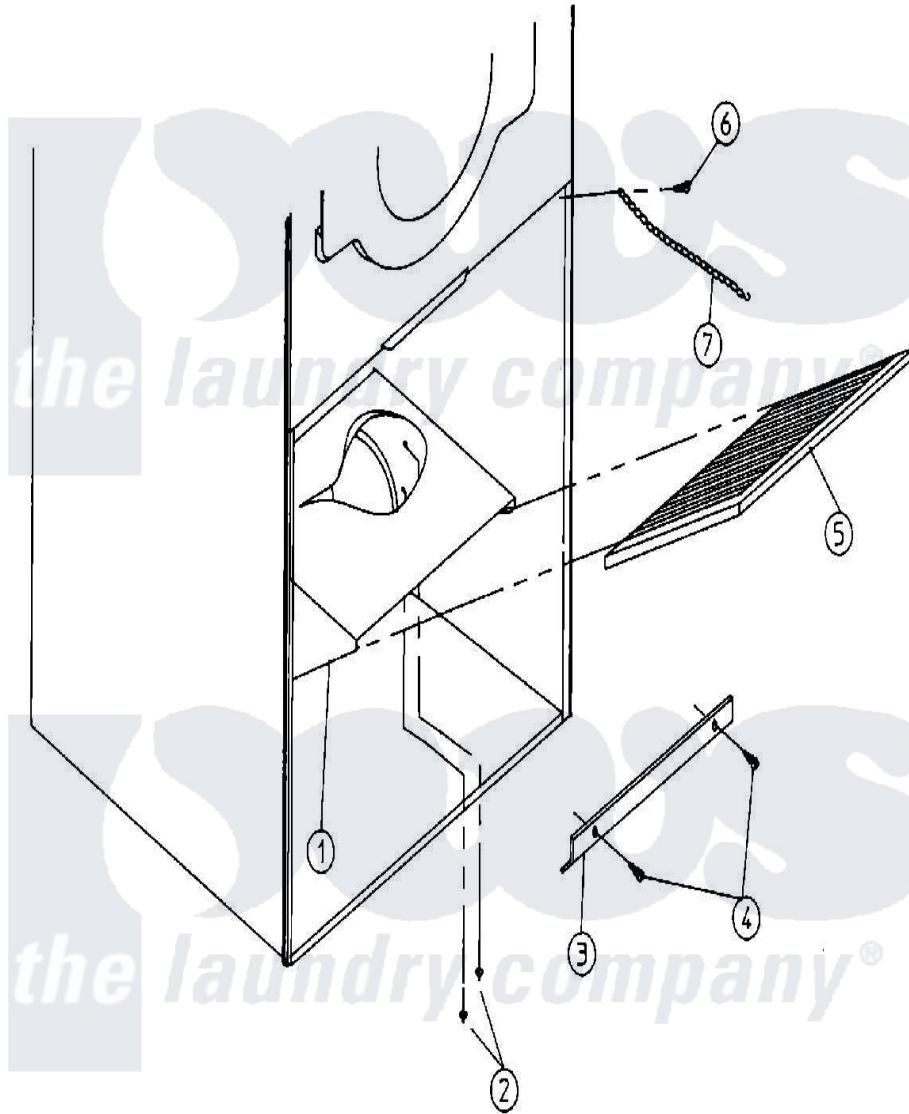

Maytag MDG50MNAWW 09 - LINT TRAP ASSEMBLY

Maytag [Commercial Maytag MDG50MNAWW Dryer Parts](#) Parts Diagram 09 - LINT TRAP ASSEMBLY
 Click on the part number to view part

Item	Original Part Number	Replaced By	Status	Part Description
000	W10124350		Not Available	ORDER PARTS FROM AMERICAN DRYER CORP AT 508-678-9000
001	A800402	W10147050		50-60 Lint
"	A800404	W10147051		50-60 Lint
"	A800406	W10147052		50-60 Rev
"	A800407	W10147053		50-60 Rev
002	A154200	154200		5 32 RIVE
003	A304101	304101		Lg Lint TR
004	A150300	5307527001		Switch
005	A800501	800501		50-60 Lint
006	A150418	150418		Dlh 4 X .1
"	A150419	150419		6 X 1 2 T
007	A108120	108120		Chain For