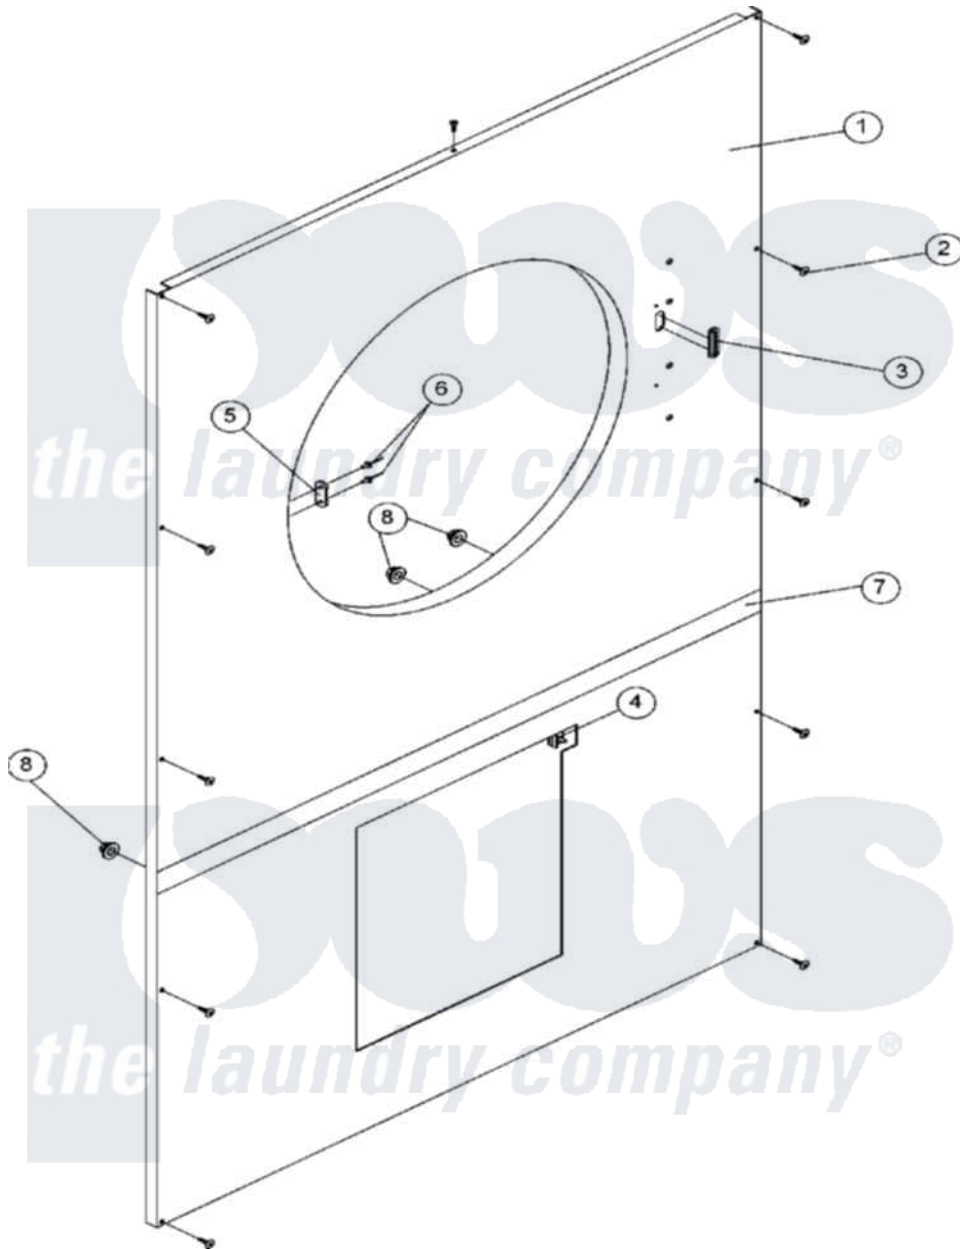

Maytag MDG50MNVWW 04 - FRONT PANEL

Maytag [Commercial Maytag MDG50MNVWW Dryer Parts](#) Parts Diagram 04 - FRONT PANEL
 Click on the part number to view part

Item	Original Part Number	Replaced By	Status	Part Description
000	A000000			Order Part From American Dryer Phone No.508-678-9000
001	A883515	883515		White 50V
"	A883516			Panel, Front Right Hand BSQ
002	A150309	W10146761		10-16 X 1
003	A121405	121405		Rubber Gro
004	A122116		Not Available	SWITCH, LINT BASKET
005	A170330		Not Available	LATCH, DOOR (FRICTION)
006	A154215	154215		5 32 X 1 4
007	A883482			Trim, Front Panel Blk
008	A152014	152014		1 4-20 Ser