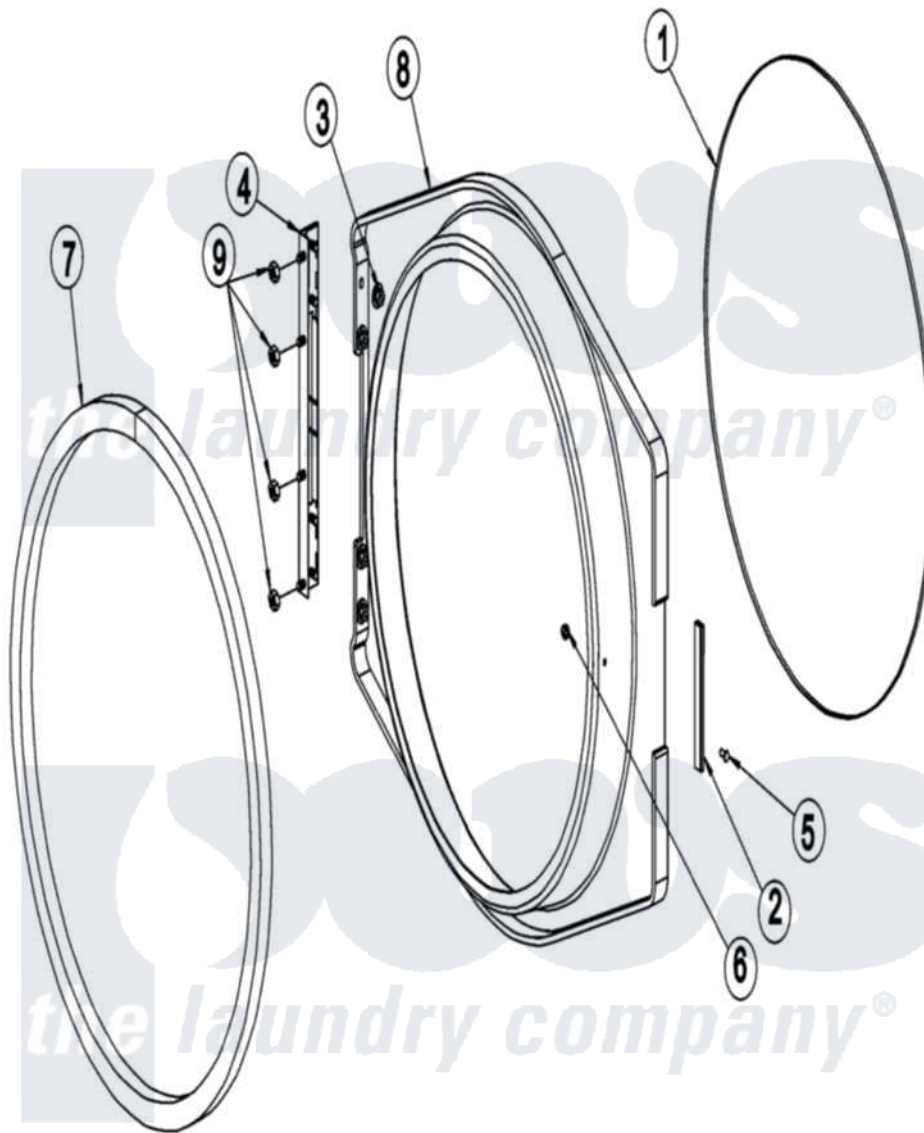

Maytag MDG50MNVWW 06 - MAIN DOOR

Maytag [Commercial Maytag MDG50MNVWW Dryer Parts](#) Parts Diagram 06 - MAIN DOOR
 Click on the part number to view part

| Item | Original Part Number | Replaced By | Status | Part Description |
|------|-------------------------|---------------------------|---------------|--|
| 000 | A000000 | | | Order Part From American Dryer Phone No.508-678-9000 |
| 001 | A102210 | 102210 | | 20 7 16 D |
| " | A170731 | 170731 | | 10.3 Oz BL |
| 002 | A102328 | 102328 | | 37 64 Wide |
| 003 | A152014 | 152014 | | 1 4-20 Ser |
| 004 | A801524 | | Not Available | BLACK DOOR HINGE |
| 005 | A150120 | 150120 | | 10-32 x 7 16 |
| 006 | A151010 | 151010 | | 10-32 Hi-C |
| 007 | A102349 | | Not Available | GASKET, DOOR (69 1/2") |
| 008 | A882991 | W10148763 | | Formed Bla |
| 009 | A152014 | 152014 | | 1 4-20 Ser |