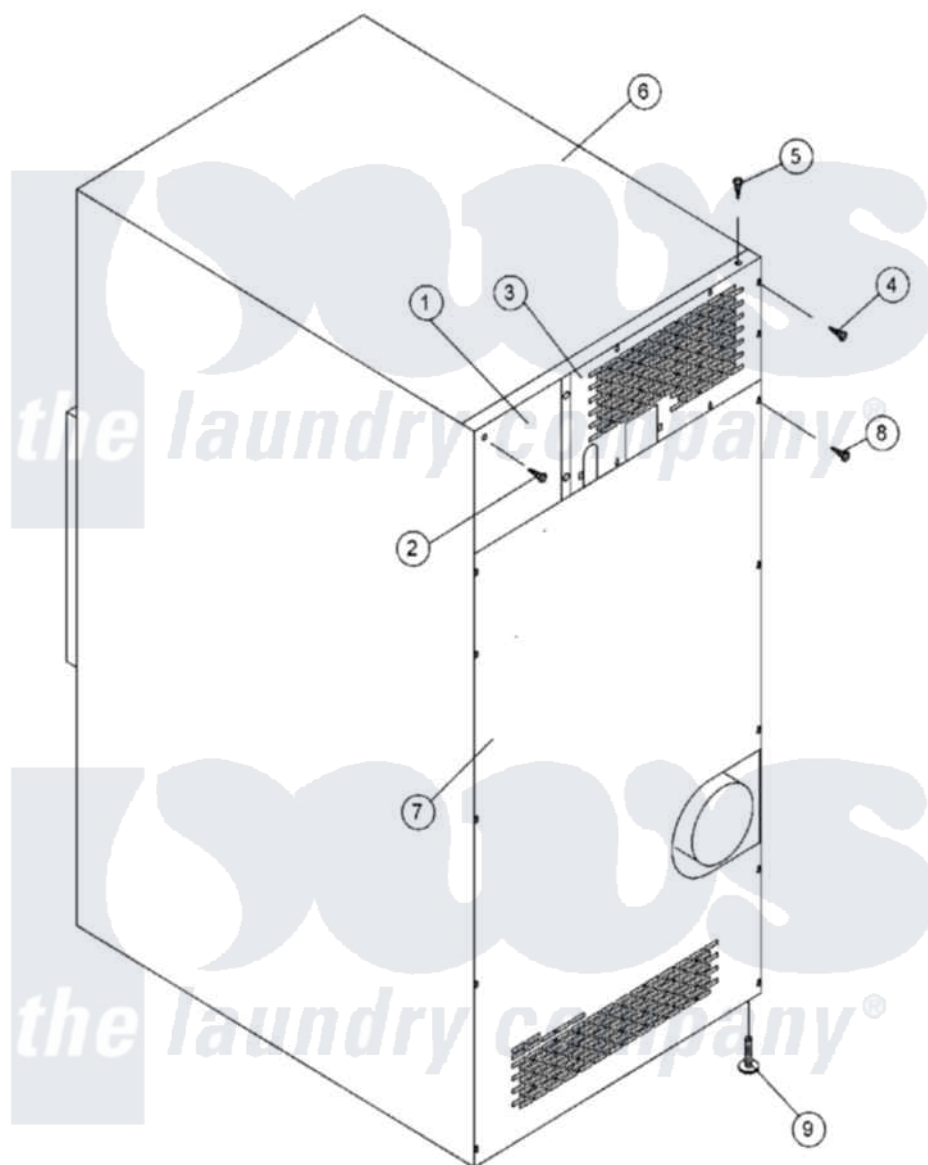

# Maytag MDG50MNVWW 16 - OUTER TOP/BACK GUARD

Maytag Commercial Maytag MDG50MNVWW Dryer Parts Parts Diagram 16 - OUTER TOP/BACK GUARD  
 Click on the part number to view part

Item	Original Part Number	Replaced By	Status	Part Description
000	<a href="#">A000000</a>			Order Part From American Dryer Phone No.508-678-9000
001	A322809	<a href="#">322809</a>		Back Elect
002	A150301	<a href="#">150301</a>		8-18 X 7
003	A314424	<a href="#">314424</a>		Adg25-50-2
004	A150301	<a href="#">150301</a>		8-18 X 7
005	A150300	<a href="#">5307527001</a>		Switch
006	A312533	<a href="#">W10146833</a>		ADG E Oute
007	A322082	<a href="#">322082</a>		AD25V-30V-
008	A150301	<a href="#">150301</a>		8-18 X 7
009	A103500	<a href="#">103500</a>		LEVELING L