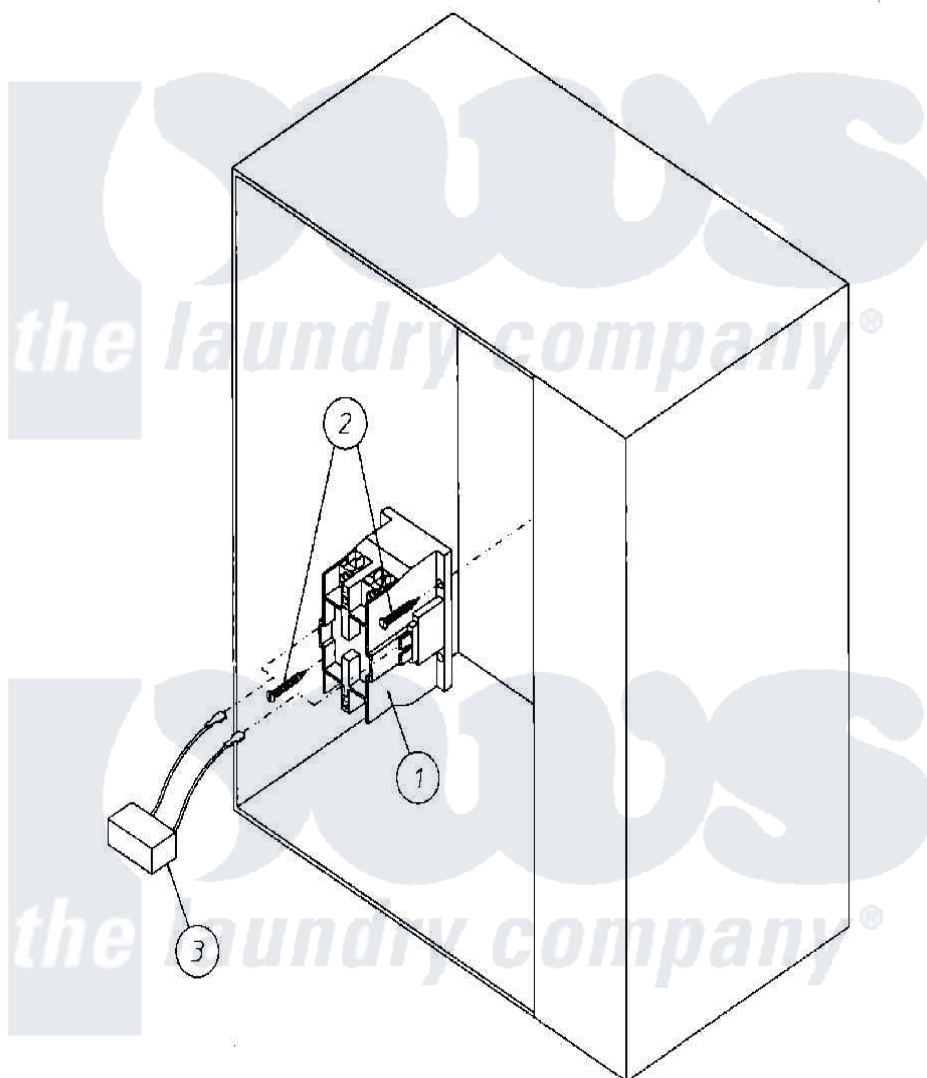

Maytag MDG50PN1AL 03 - ELECTRICAL RELAY PANEL ASSEMBLY

Maytag [Commercial Maytag MDG50PN1AL Dryer Parts](#) Parts Diagram 03 - ELECTRICAL RELAY PANEL ASSEMBLY
 Click on the part number to view part

Item	Original Part Number	Replaced By	Status	Part Description
000	W10124350		Not Available	ORDER PARTS FROM AMERICAN DRYER CORP AT 508-678-9000
001	A132475	W10146737		SQ D Dp 24
002	A150299	150299		10 X 1 H
003	A150301	150301		8-18 X 7
"	A322809	322809		Back Elect
"	A824828	W10147397		RC Network