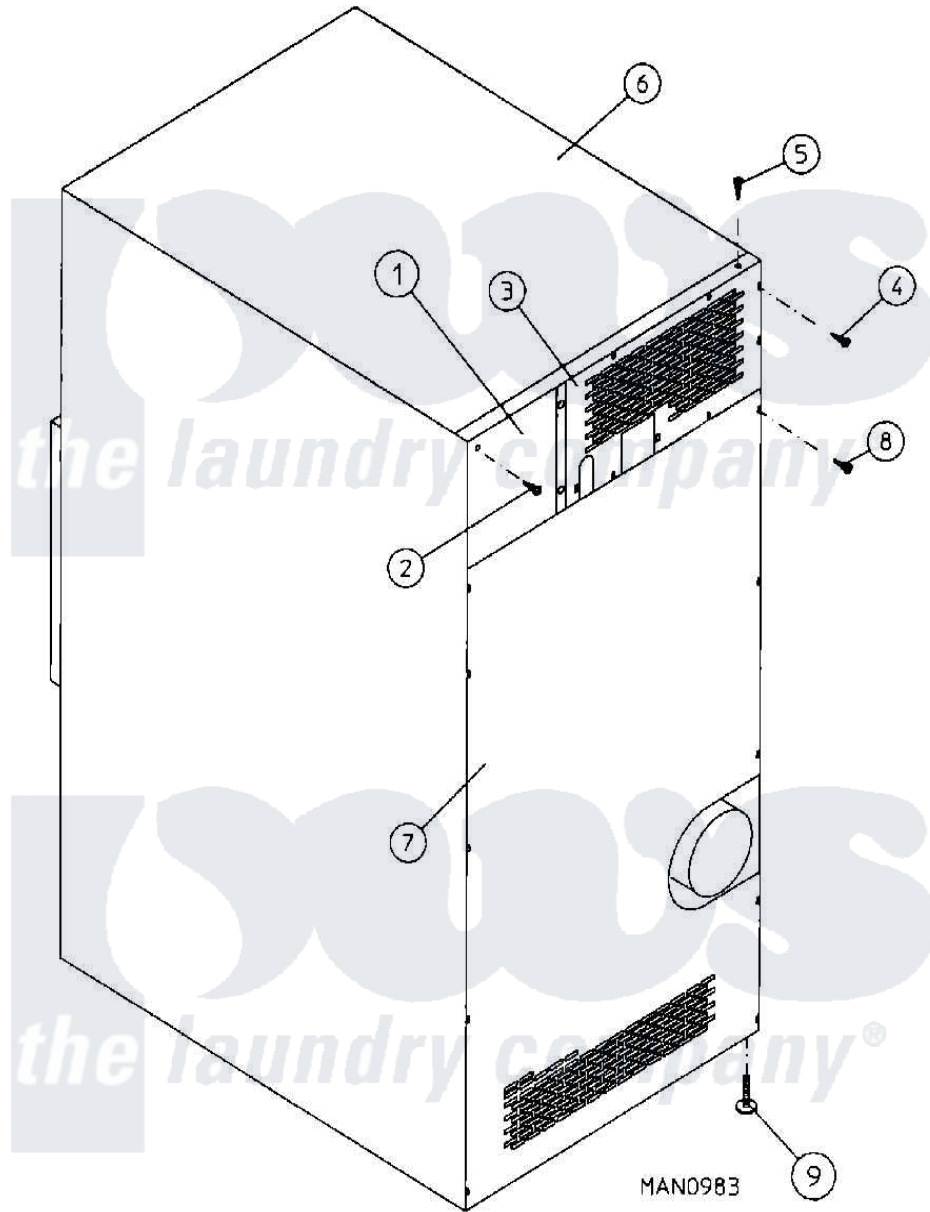

Maytag MDG50PN1AL 04 - CABINET

Maytag Commercial Maytag MDG50PN1AL Dryer Parts Parts Diagram 04 - CABINET
 Click on the part number to view part

Item	Original Part Number	Replaced By	Status	Part Description
000	W10124350		Not Available	ORDER PARTS FROM AMERICAN DRYER CORP AT 508-678-9000
001	A322809	322809		Back Elect
002	A150301	150301		8-18 X 7
003	A314411		Not Available	TOP, BACKGUARD
004	A150301	150301		8-18 X 7
005	A150301	150301		8-18 X 7
006	A312533	W10146833		ADG E Oute
007	A314512	314512		Maytag Was
008	A150301	150301		8-18 X 7
009	A103500	103500		LEVELING L