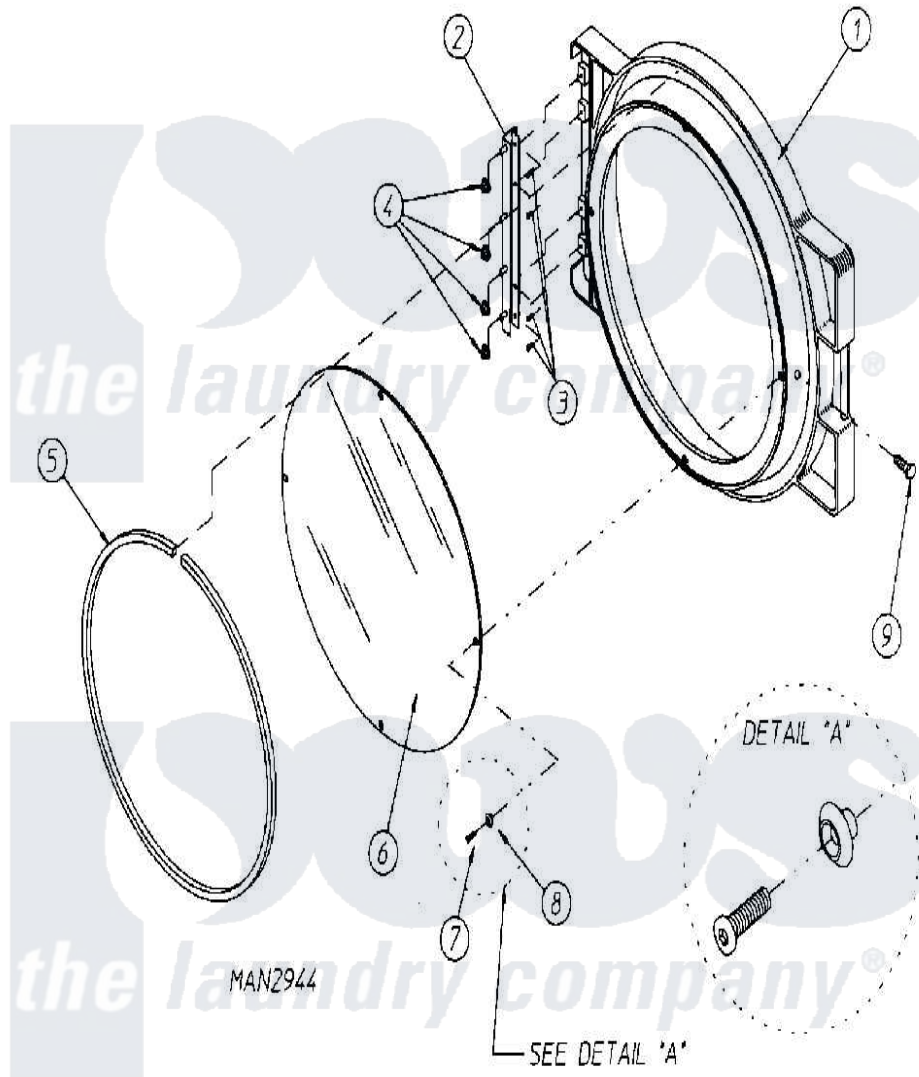

Maytag MDG50PN1AL 08 - DOOR ASSEMBLY

Maytag [Commercial Maytag MDG50PN1AL Dryer Parts](#) Parts Diagram 08 - DOOR ASSEMBLY
 Click on the part number to view part

Item	Original Part Number	Replaced By	Status	Part Description
000	W10124350		Not Available	ORDER PARTS FROM AMERICAN DRYER CORP AT 508-678-9000
001	A103062			Hinge Pin
"	A881421			Door Assembly Complete
"	A881422		Not Available	DOOR ASSEMBLY COMPLETE (BLK) (INCL ITEM No. 'S 1 & 5 THRU 9)
"	A882963			Door Frame
002	A800448	800448		12 1 2 Ma
003	A150309	W10146761		10-16 X 1
004	A152014	152014		1 4-20 Ser
005	A102349		Not Available	GASKET, DOOR (69 1/2")
006	A102212	102212		Main Door
"	A170730	170730		10.3 Oz Cl
007	A150448	150448		10-32 X 1
008	A170319	170319		Door Glass
009	A150431	150431		10x7 16 D