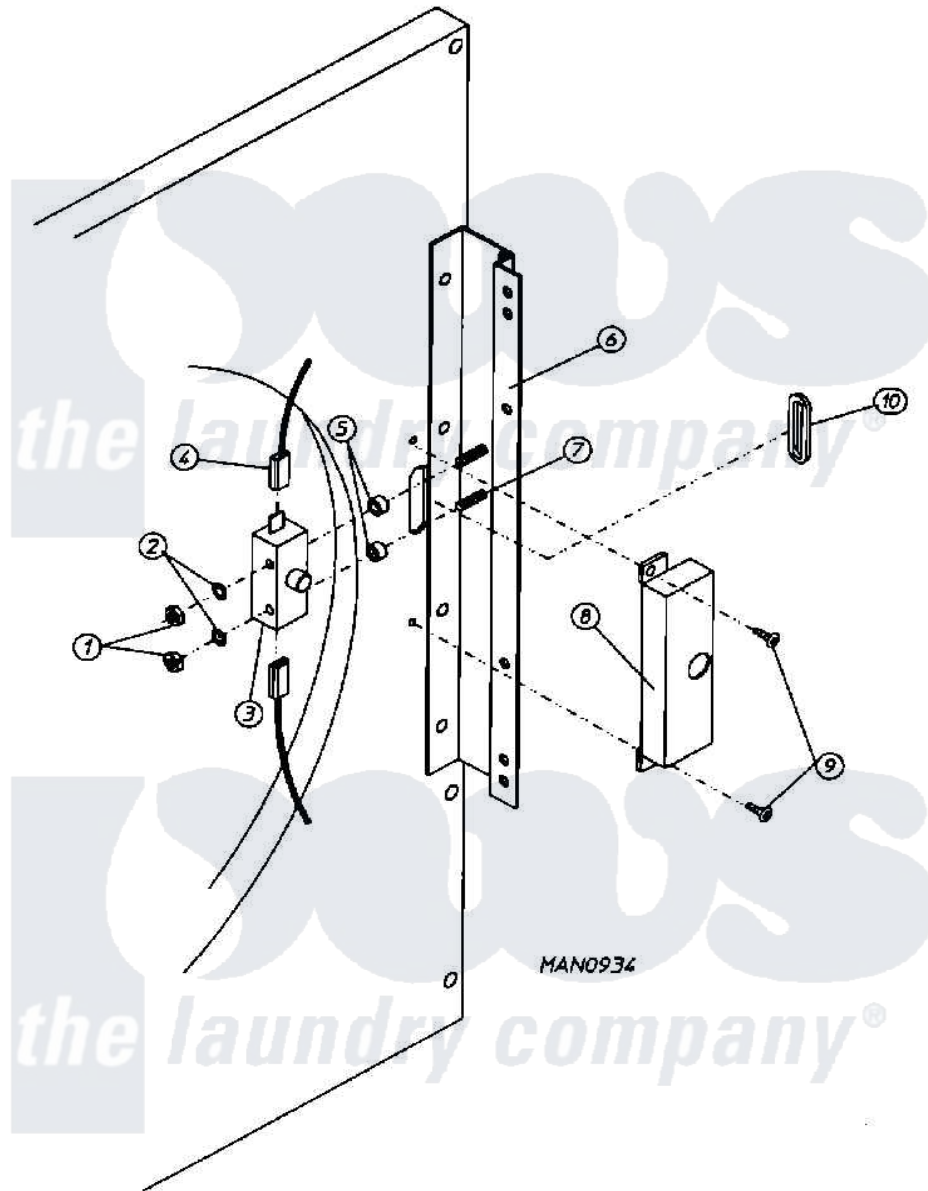

Maytag MDG50PN1AL 09 - MAIN DOOR SWITCH ASSEMBLY

Maytag [Commercial Maytag MDG50PN1AL Dryer Parts](#) Parts Diagram 09 - MAIN DOOR SWITCH ASSEMBLY
 Click on the part number to view part

Item	Original Part Number	Replaced By	Status	Part Description
000	W10124350		Not Available	ORDER PARTS FROM AMERICAN DRYER CORP AT 508-678-9000
001	A152013	152013		6-32 Hex N
002	A153008	153008		6 Split L
003	A137005	W10146741		SDS Door S
004	A121028	121028		1 4 X.032
005	A154281	154281		3 8 Stand
006	A800448	800448		12 1 2 Ma
007	A153565	153565		6-32 X 1 S
008	A313218	W10146845		MAIN DOOR
009	A150201	150201		10-32 X 1
010	A121405	121405		Rubber Gro