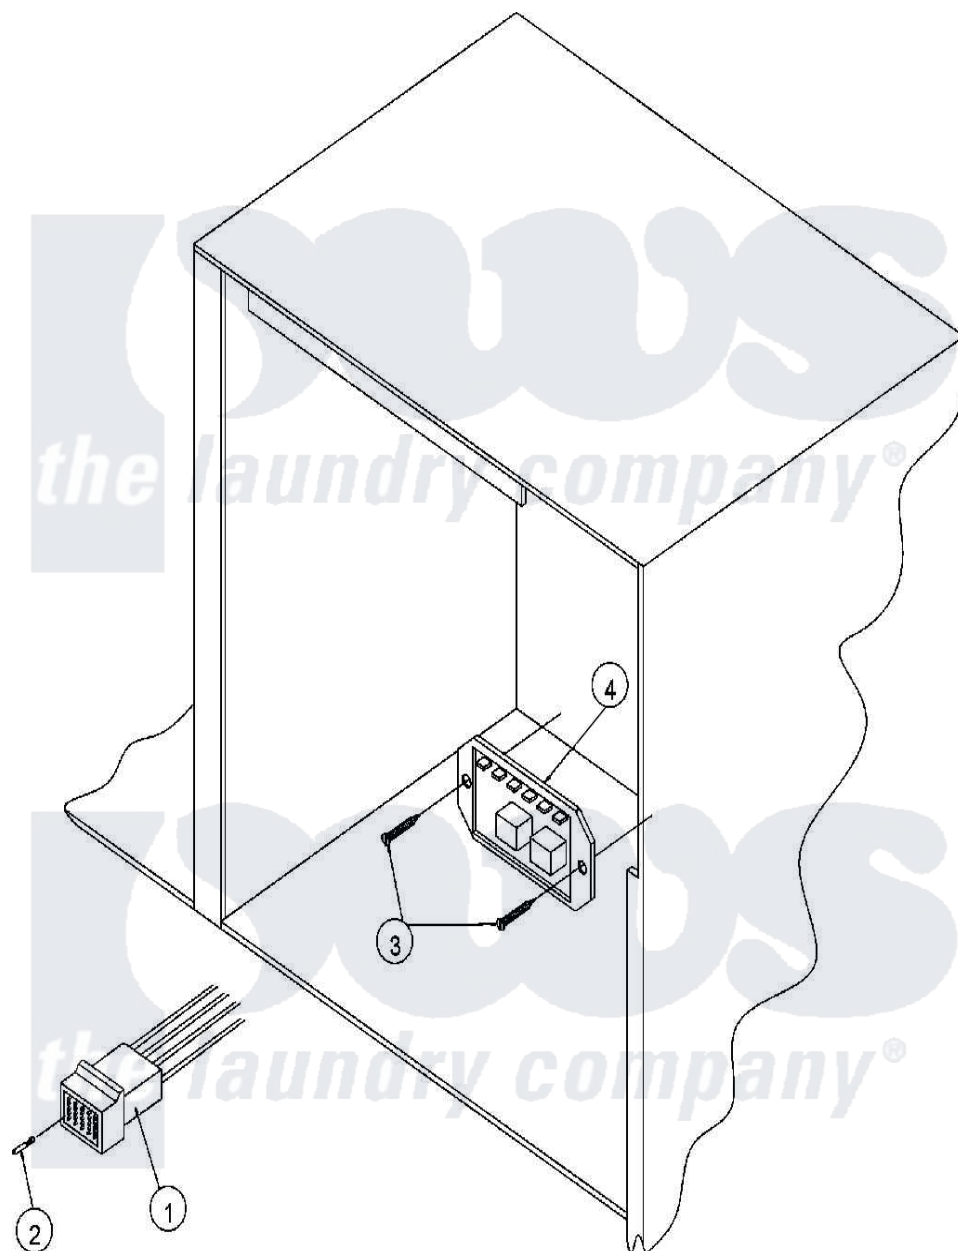

# Maytag MDG50PNTVW 03 - CONTROL BOX (MICROPROCESSOR)

Maytag [Commercial Maytag MDG50PNTVW Dryer Parts](#) Parts Diagram 03 - CONTROL BOX (MICROPROCESSOR)  
 Click on the part number to view part

Item	Original Part Number	Replaced By	Status	Part Description
000	<a href="#">A000000</a>			Order Part From American Dryer Phone No.508-678-9000
001	A122641	<a href="#">122641</a>		15 Pos. MI
002	A122706	<a href="#">122706</a>		20-16 AWG
"	A122801	<a href="#">W10146716</a>		Mate-N-Loc
003	A150301	<a href="#">150301</a>		8-18 X 7
004	<a href="#">A132198</a>			Reversing Timer 24V