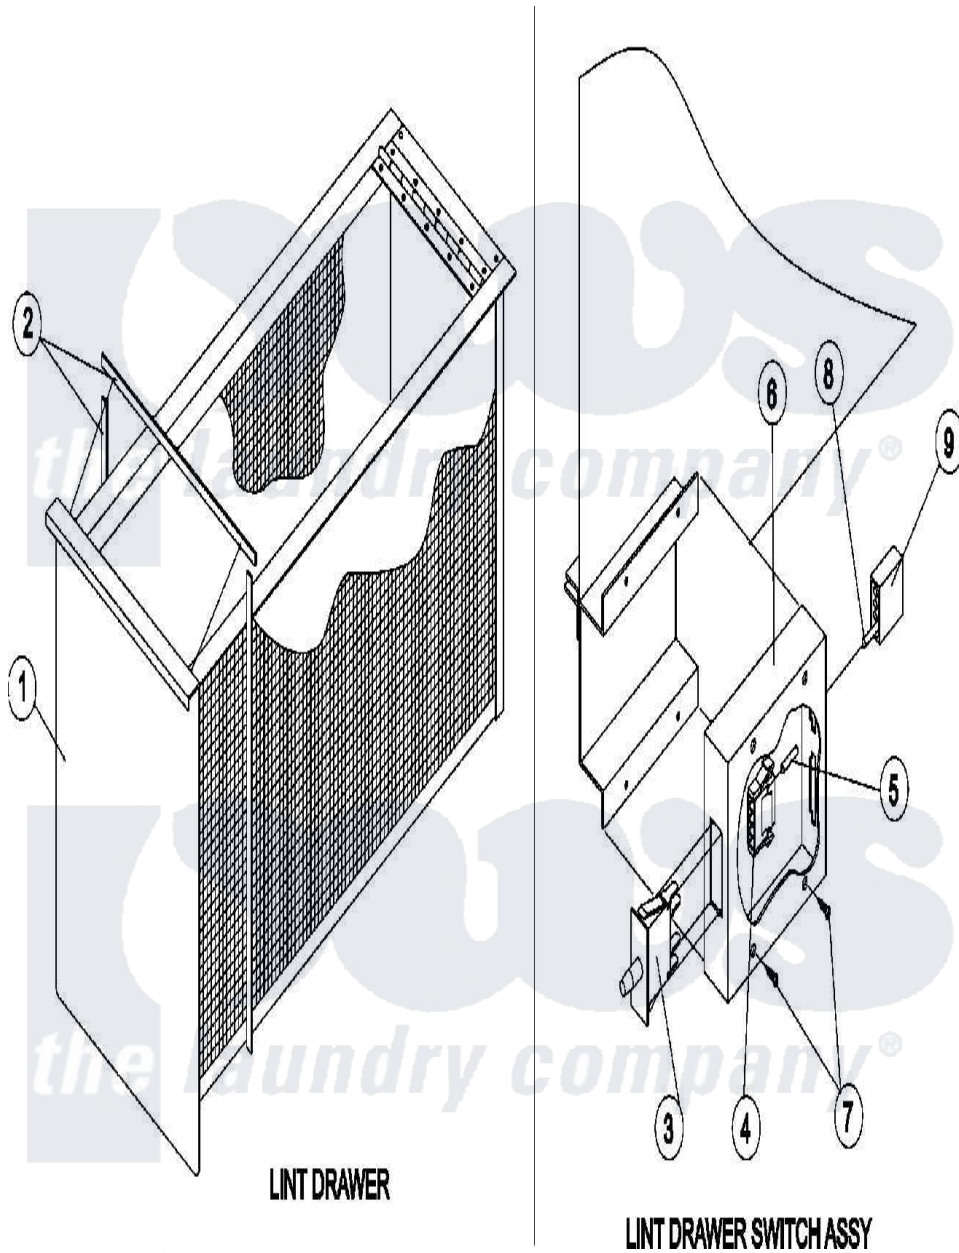

Maytag MDG50PNTVW 07 - LINT DRAWER/SWITCH

Maytag Commercial Maytag MDG50PNTVW Dryer Parts Parts Diagram 07 - LINT DRAWER/SWITCH
 Click on the part number to view part

Item	Original Part Number	Replaced By	Status	Part Description
000	A000000			Order Part From American Dryer Phone No.508-678-9000
001	A883161	W10148837		Ad-50V S S
"	A883163			Lint Drawer BSQ
002	A117605	117605		1 4thk X 3
003	A122116		Not Available	SWITCH, LINT BASKET
004	A122605	122605		4 Pin Cmnl
005	A122701	122701		MNL Socket
"	A122801	W10146716		Mate-N-Loc
006	A304136	304136		81-25-30-5
"	A818087		Not Available	SWITCH BOX, LINT DRAWER ASSY
007	A150301	150301		8-18 X 7
008	A122700	122700		MNL Pin S
009	A122604	W10146714		4 Pin Cmnl