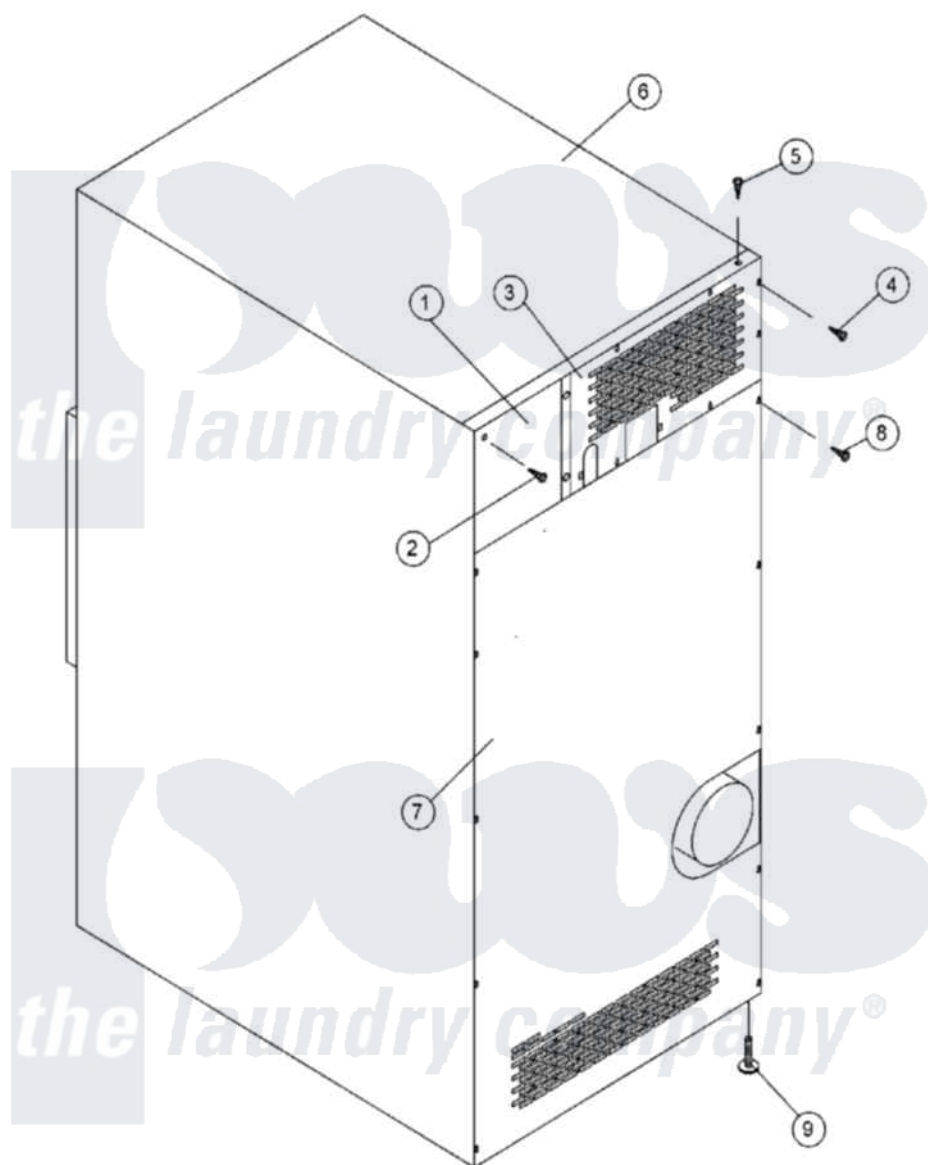

Maytag MDG50PNTVW 16 - OUTER TOP/BACK GUARD

Maytag [Commercial Maytag MDG50PNTVW Dryer Parts](#) Parts Diagram 16 - OUTER TOP/BACK GUARD
 Click on the part number to view part

Item	Original Part Number	Replaced By	Status	Part Description
000	A000000			Order Part From American Dryer Phone No.508-678-9000
001	A322809	322809		Back Elect
002	A150301	150301		8-18 X 7
003	A314424	314424		Adg25-50-2
004	A150301	150301		8-18 X 7
005	A150300	5307527001		Switch
006	A312533	W10146833		ADG E Oute
007	A322082	322082		AD25V-30V-
008	A150301	150301		8-18 X 7
009	A103500	103500		LEVELING L