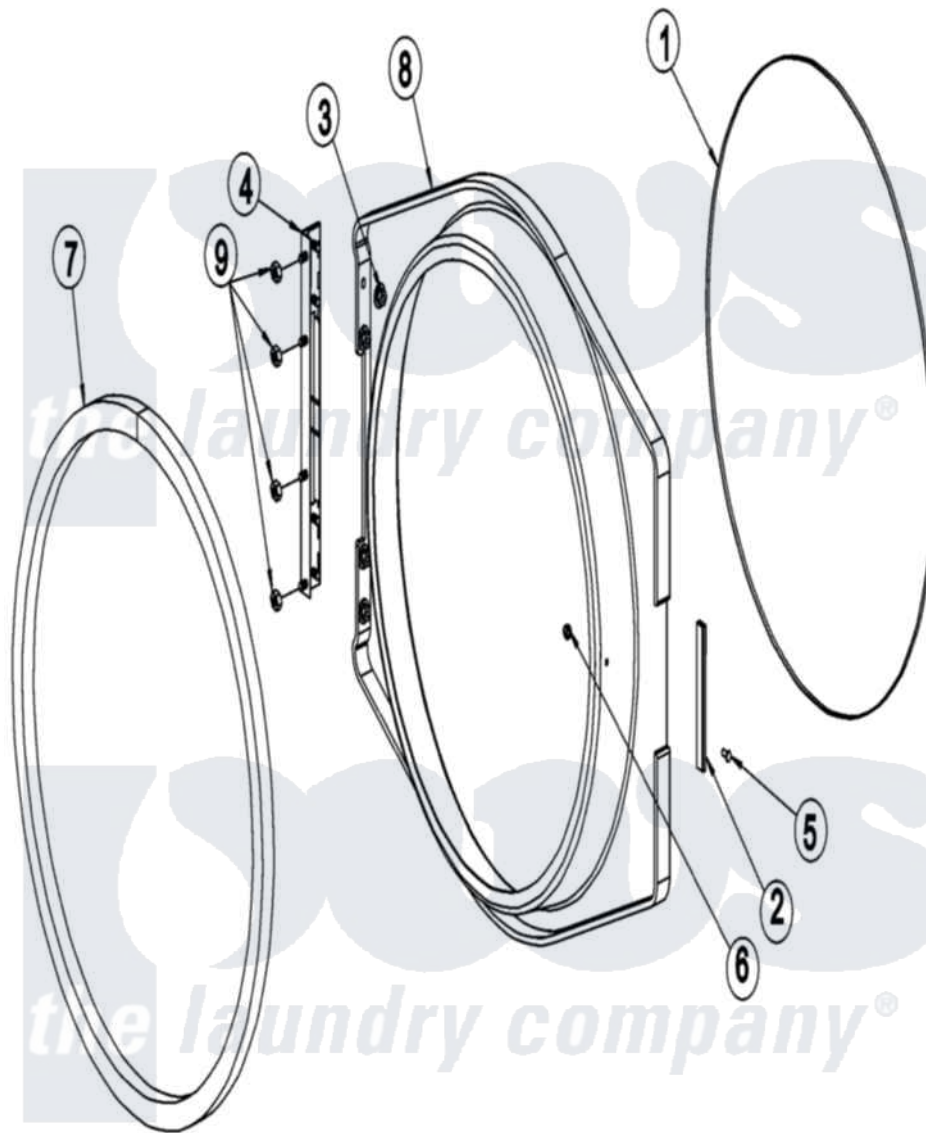

Maytag MDG50PNVWQ 06 - MAIN DOOR

Maytag Commercial Maytag MDG50PNVWQ Dryer Parts Parts Diagram 06 - MAIN DOOR
 Click on the part number to view part

Item	Original Part Number	Replaced By	Status	Part Description
000	A000000			Order Part From American Dryer Phone No.508-678-9000
001	A102210	102210		20 7 16 D
"	A170731	170731		10.3 Oz BL
002	A102328	102328		37 64 Wide
003	A152014	152014		1 4-20 Ser
004	A801524		Not Available	BLACK DOOR HINGE
005	A150120	150120		10-32 x 7 16
006	A151010	151010		10-32 Hi-C
007	A102349		Not Available	GASKET, DOOR (69 1/2")
008	A882991	W10148763		Formed Bla
009	A152014	152014		1 4-20 Ser