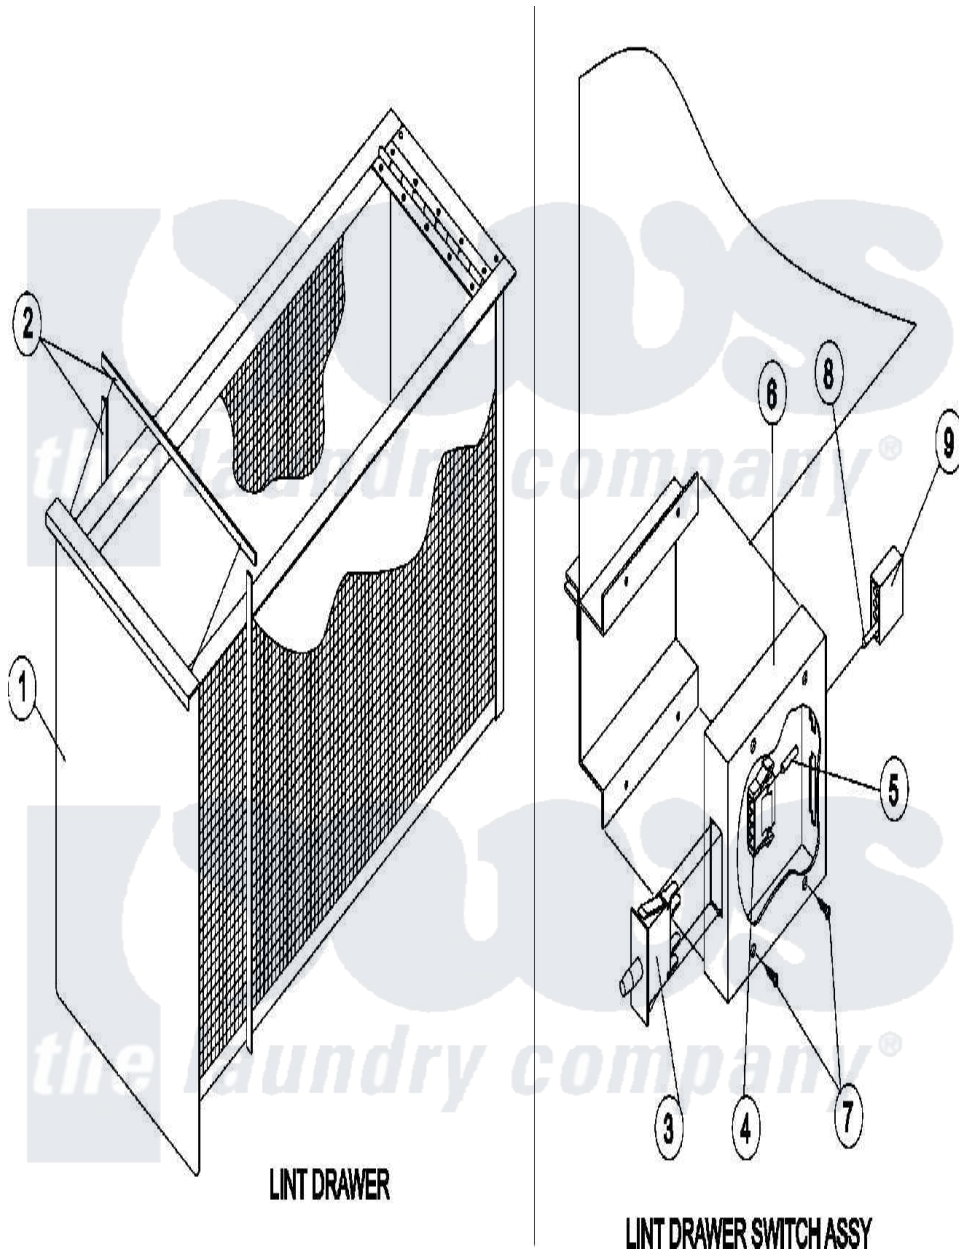

Maytag MDG50PNVWQ 07 - LINT DRAWER/SWITCH

Maytag [Commercial Maytag MDG50PNVWQ Dryer Parts](#) Parts Diagram 07 - LINT DRAWER/SWITCH
 Click on the part number to view part

Item	Original Part Number	Replaced By	Status	Part Description
000	A000000			Order Part From American Dryer Phone No.508-678-9000
001	A883161	W10148837		Ad-50V S S
"	A883163			Lint Drawer BSQ
002	A117605	117605		1 4thk X 3
003	A122116		Not Available	SWITCH, LINT BASKET
004	A122605	122605		4 Pin Cmnl
005	A122701	122701		MNL Socket
"	A122801	W10146716		Mate-N-Loc
006	A304136	304136		81-25-30-5
"	A818087		Not Available	SWITCH BOX, LINT DRAWER ASSY
007	A150301	150301		8-18 X 7
008	A122700	122700		MNL Pin S
009	A122604	W10146714		4 Pin Cmnl