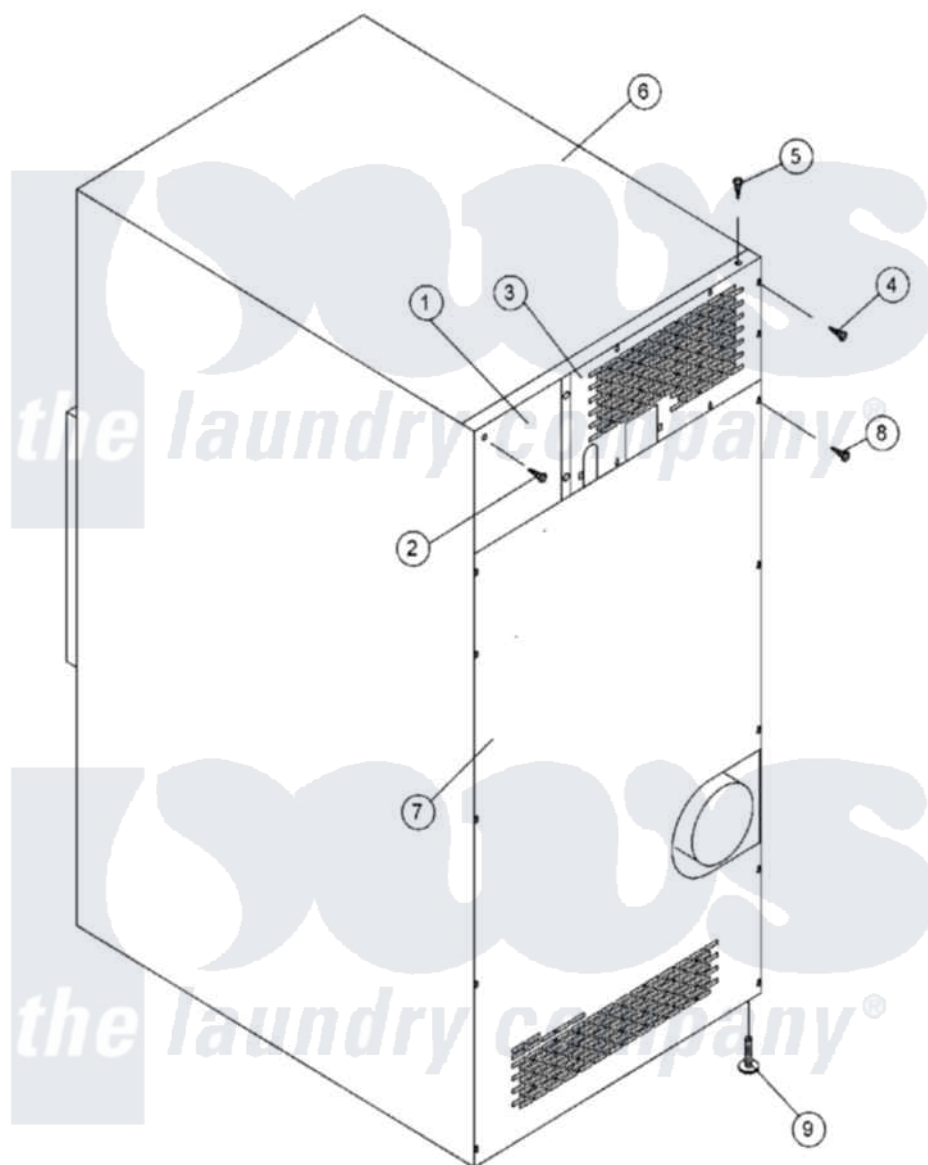

Maytag MDG50PNVWQ 16 - OUTER TOP/BACK GUARD

Maytag Commercial Maytag MDG50PNVWQ Dryer Parts Parts Diagram 16 - OUTER TOP/BACK GUARD
 Click on the part number to view part

Item	Original Part Number	Replaced By	Status	Part Description
000	A000000			Order Part From American Dryer Phone No.508-678-9000
001	A322809	322809		Back Elect
002	A150301	150301		8-18 X 7
003	A314424	314424		Adg25-50-2
004	A150301	150301		8-18 X 7
005	A150300	5307527001		Switch
006	A312533	W10146833		ADG E Oute
007	A322082	322082		AD25V-30V-
008	A150301	150301		8-18 X 7
009	A103500	103500		LEVELING L