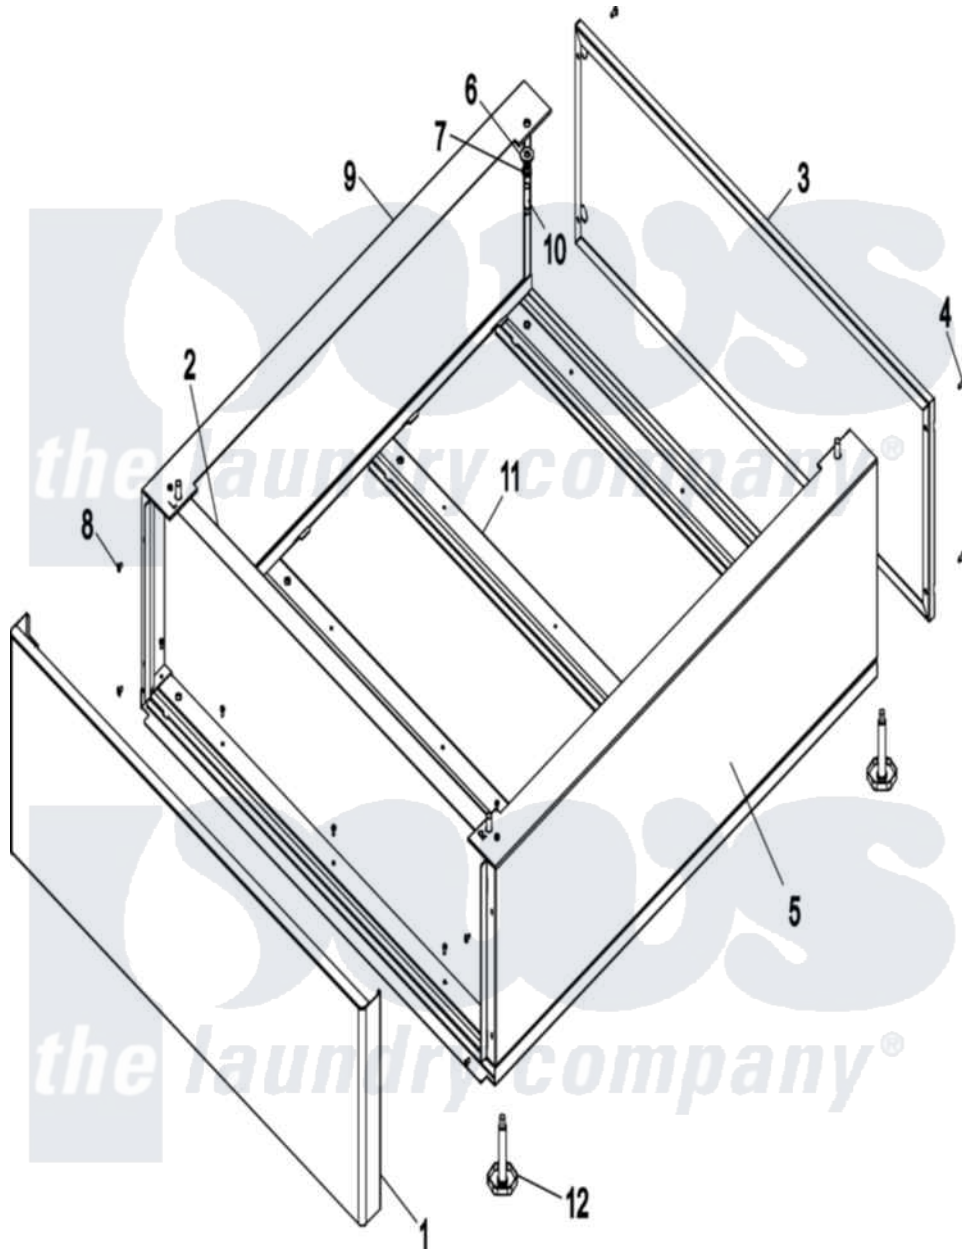

Maytag MDG51PDSWW 09 - PEDESTAL

Maytag [Commercial Maytag MDG51PDSWW Dryer Parts](#) Parts Diagram 09 - PEDESTAL
 Click on the part number to view part

Item	Original Part Number	Replaced By	Status	Part Description
001	A319582	319582		SL50-75 11
002	A318584			Pedestal Inner Support
003	A350181			11-Pedestal Back 51and77
004	A153331			8-18 x .5-Pan Head Screw
005	A319581			11-Pedestal RH Side 51
006	A153004	153004		3 8 X 1
007	A153005	153005		3 8 Split
008	A154200	154200		5 32 RIVE
009	A319580			11-Pedestal LH Side 51
010	A150617	150617		3 8-16 X 1
011	A851408			Pedestal Base 51
012	A103500	103500		LEVELING L