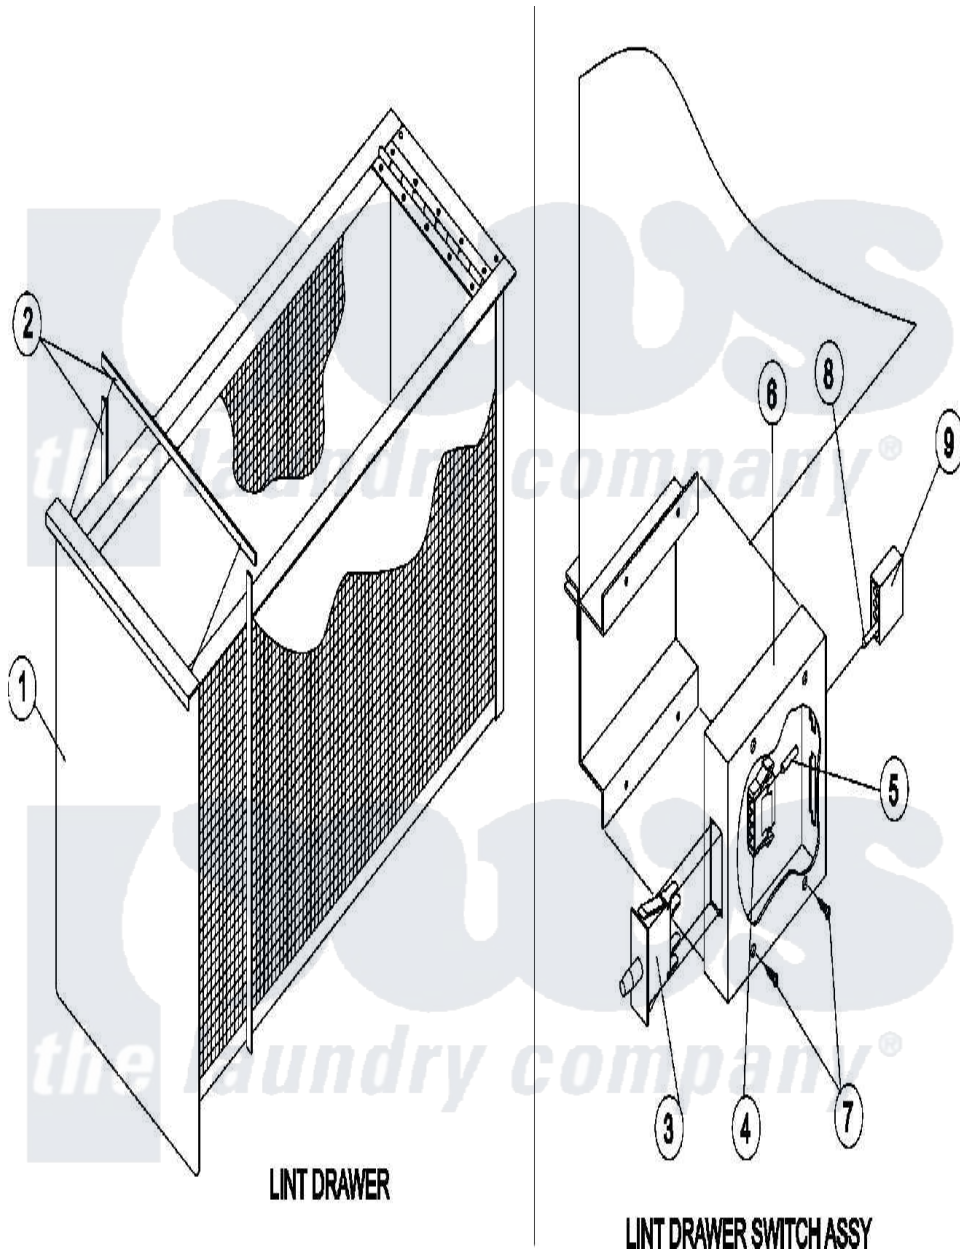

# Maytag MDG75MNVWW 07 - LINT DRAWER/SWITCH

Maytag Commercial Maytag MDG75MNVWW Dryer Parts Parts Diagram 07 - LINT DRAWER/SWITCH  
 Click on the part number to view part

Item	Original Part Number	Replaced By	Status	Part Description
000	<a href="#">A000000</a>			Order Part From American Dryer Phone No.508-678-9000
001	<a href="#">A882871</a>			Lint Drawer White
"	<a href="#">A882918</a>			Lint Drawer BSQ
002	A117605	<a href="#">117605</a>		1 4thk X 3
003	A122116		Not Available	SWITCH, LINT BASKET
004	A122605	<a href="#">122605</a>		4 Pin Cmnl
005	A122701	<a href="#">122701</a>		MNL Socket
"	A122801	<a href="#">W10146716</a>		Mate-N-Loc
006	A304136	<a href="#">304136</a>		81-25-30-5
"	A818087		Not Available	SWITCH BOX, LINT DRAWER ASSY
007	A150301	<a href="#">150301</a>		8-18 X 7
008	A122700	<a href="#">122700</a>		MNL Pin S
009	A122604	<a href="#">W10146714</a>		4 Pin Cmnl