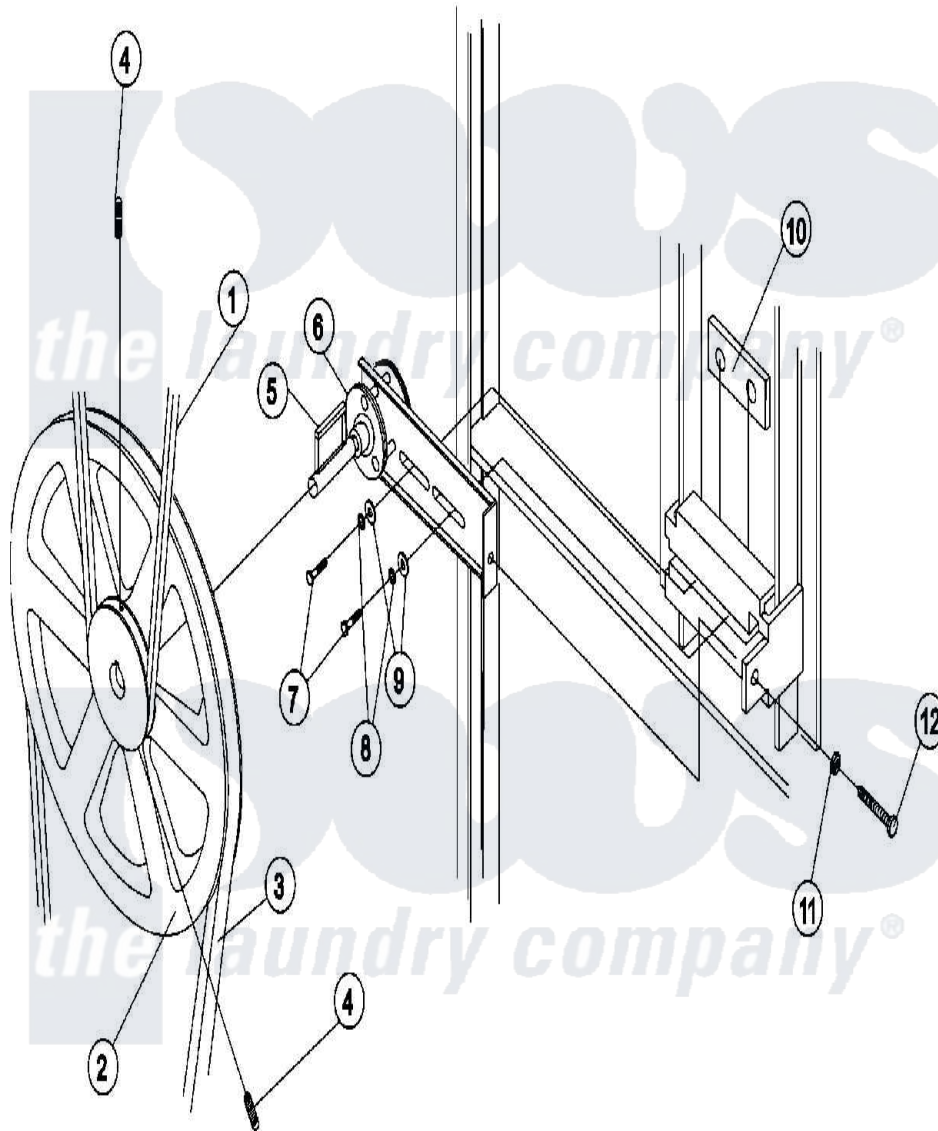

Maytag MDG75MNVWW 11 - IDLER BEARING

Maytag [Commercial Maytag MDG75MNVWW Dryer Parts](#) Parts Diagram 11 - IDLER BEARING
 Click on the part number to view part

| Item | Original Part Number | Replaced By | Status | Part Description |
|------|-------------------------|---------------------------|--------|--|
| 000 | A000000 | | | Order Part From American Dryer Phone No.508-678-9000 |
| 001 | A100108 | W10146555 | | 5I680 Belt |
| 002 | A101140 | W10146634 | | 14 X 3 C |
| 003 | A100194 | W10146604 | | 4I-720 V-B |
| 004 | A154301 | 154301 | | 5 16-18 X |
| 005 | A100705 | 100705 | | 3 16 X 3 |
| 006 | A882576 | 882576 | | Std. Steel |
| 007 | A150617 | 150617 | | 3 8-16 X 1 |
| 008 | A153005 | 153005 | | 3 8 Split |
| 009 | A153004 | 153004 | | 3 8 X 1 |
| 010 | A801009 | 801009 | | Idler Squa |
| 011 | A152004 | 8182933 | | Nut, Hex |
| 012 | A150509 | 150509 | | 5 16-18 X |