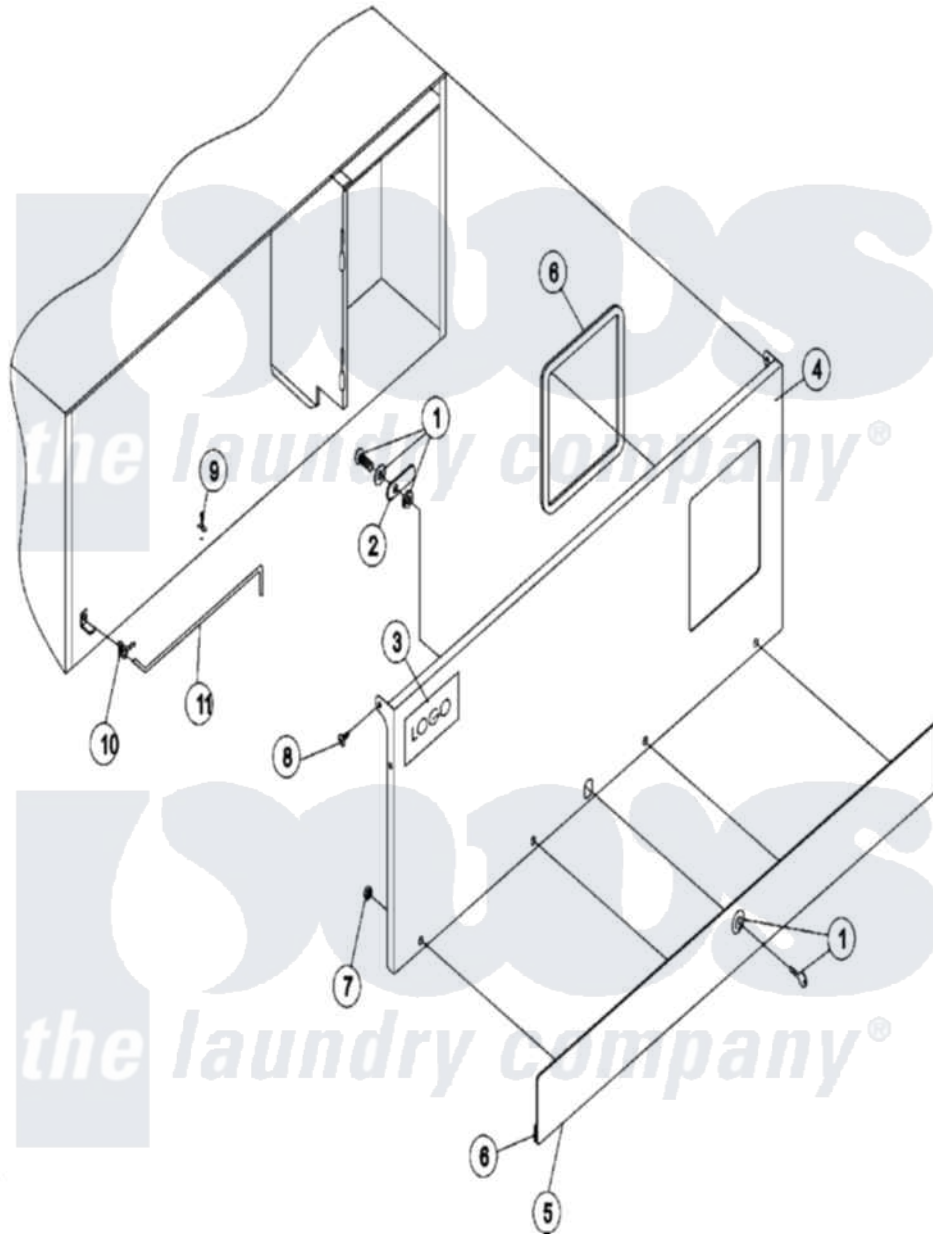

Maytag MDG75PNHWQ 01 - CONTROL DOOR

Maytag [Commercial Maytag MDG75PNHWQ Dryer Parts](#) Parts Diagram 01 - CONTROL DOOR
 Click on the part number to view part

Item	Original Part Number	Replaced By	Status	Part Description
000	A000000			Order Part From American Dryer Phone No.508-678-9000
001	A160017		Not Available	LOCK, SPECIAL DUMMY
002	A160016	160016		1 1/4 Str
003	A112353			Logo
004	A883721			Control Door BSQ
"	A883722	883722		White Mayt
005	A883485			Strip, Trim Blk
006	A117604	117604		1 8 Thk X
007	A152014	152014		1 4-20 Ser
008	A150317	150317		10-16 X 3
009	A102603	102603		Richco Con
010	A102601		Not Available	CLIP, RETAINER (CONTROL DOOR ROD)
011	A102502	102502		12.625 Con