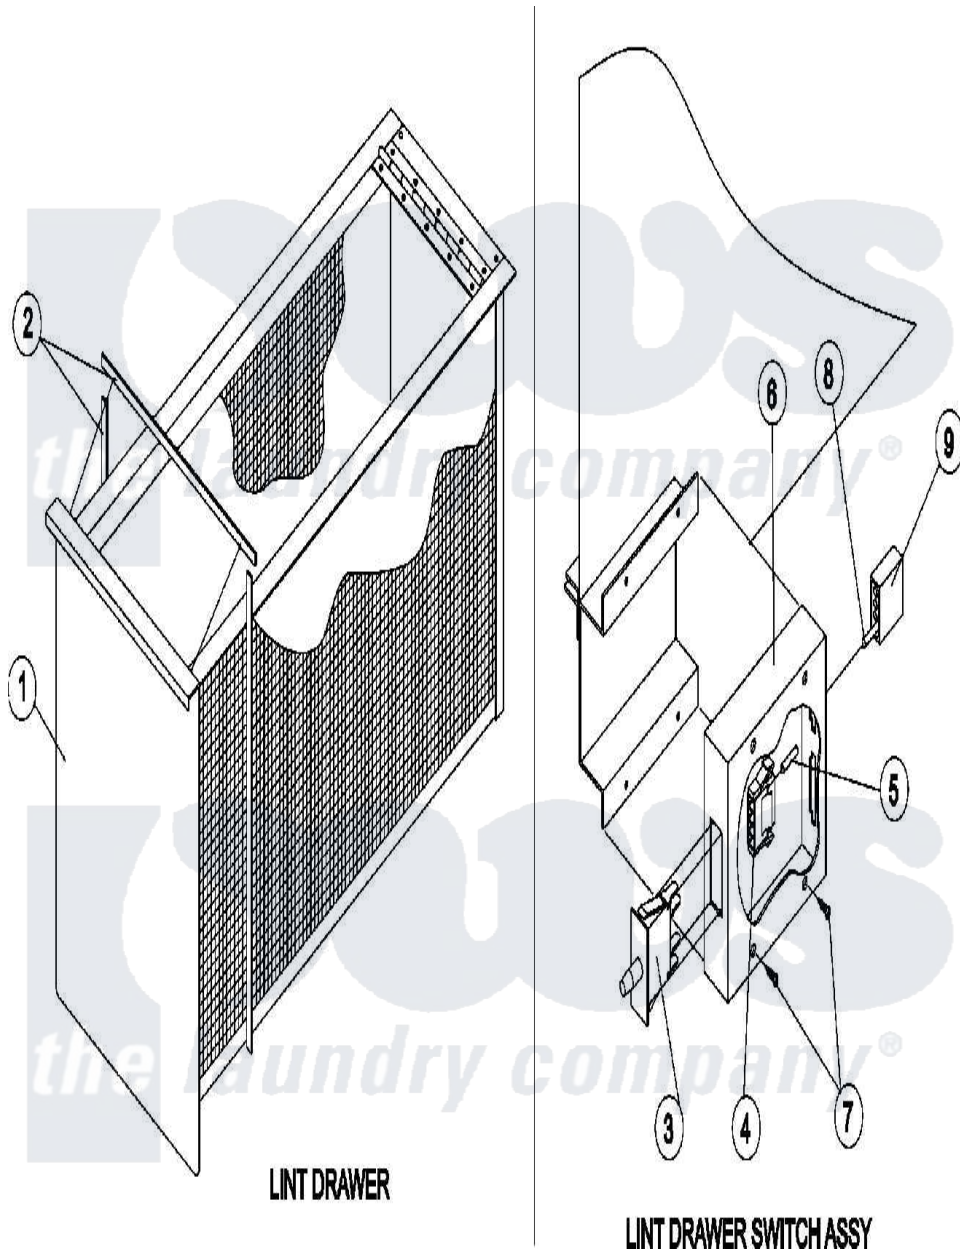

Maytag MDG75PNHWQ 07 - LINT DRAWER/SWITCH

LINT DRAWER

LINT DRAWER SWITCH ASSY

Maytag [Commercial Maytag MDG75PNHWQ Dryer Parts](#) Parts Diagram 07 - LINT DRAWER/SWITCH

[Click on the part number to view part](#)

Item	Original Part Number	Replaced By	Status	Part Description
000	A000000			Order Part From American Dryer Phone No.508-678-9000
001	A883707			Lint Drawer White
"	A883723			Lint Drawer BSQ
002	A117604	117604		1 8 Thk X
003	A122116		Not Available	SWITCH, LINT BASKET
004	A122605	122605		4 Pin Cmnl
005	A122701	122701		MNL Socket
"	A122801	W10146716		Mate-N-Loc
006	A304136	304136		81-25-30-5
"	A833123	W10147518		D50-75 PH7
007	A150301	150301		8-18 X 7
008	A122700	122700		MNL Pin S
009	A122604	W10146714		4 Pin Cmnl