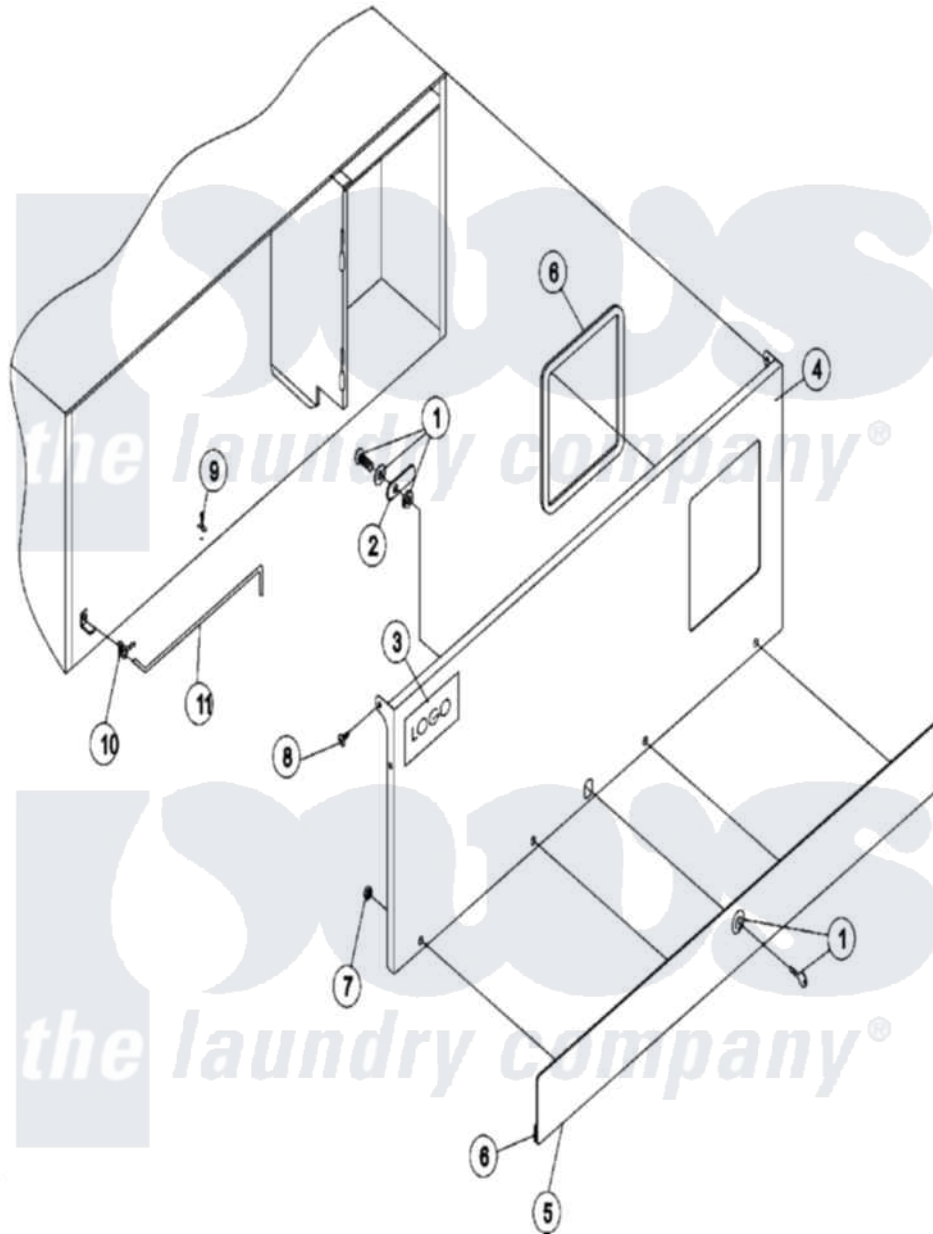

Maytag MDG75PNVVQ 01 - CONTROL DOOR

Maytag [Commercial Maytag MDG75PNVVQ Dryer Parts](#) Parts Diagram 01 - CONTROL DOOR
 Click on the part number to view part

Item	Original Part Number	Replaced By	Status	Part Description
000	A000000			Order Part From American Dryer Phone No.508-678-9000
001	A160017		Not Available	LOCK, SPECIAL DUMMY
002	A160016	160016		1 1/4 Str
003	A112353			Logo
004	A883510	883510		White 75V
"	A883511			Control Door W/Trim BSQ
005	A883485			Strip, Trim Blk
006	A117604	117604		1 8 Thk X
007	A152014	152014		1 4-20 Ser
008	A150317	150317		10-16 X 3
009	A102603	102603		Richco Con
010	A102601		Not Available	CLIP, RETAINER (CONTROL DOOR ROD)
011	A102502	102502		12.625 Con