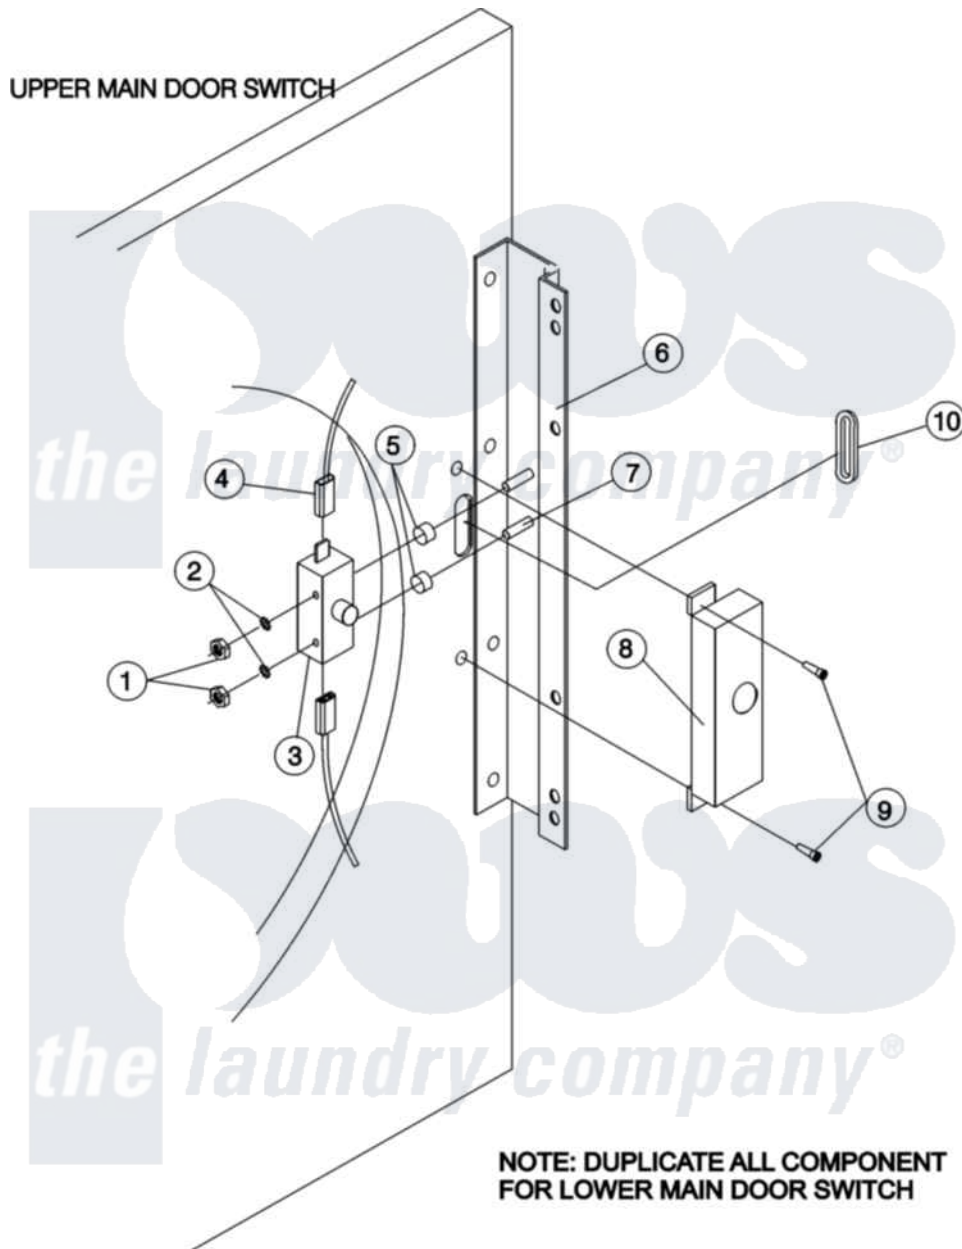

Maytag MDG75PNVVQ 05 - DOOR SWITCH

Maytag [Commercial Maytag MDG75PNVVQ Dryer Parts](#) Parts Diagram 05 - DOOR SWITCH
 Click on the part number to view part

Item	Original Part Number	Replaced By	Status	Part Description
000	A000000			Order Part From American Dryer Phone No.508-678-9000
001	A152013	152013		6-32 Hex N
002	A153008	153008		6 Split L
003	A137005	W10146741		SDS Door S
004	A121028	121028		1 4 X.032
005	A154281	154281		3 8 Stand
006	A801524		Not Available	BLACK DOOR HINGE
007	A153565	153565		6-32 X 1 S
008	A881246	W10148254		Main Door
009	A150201	150201		10-32 X 1
010	A121405	121405		Rubber Gro