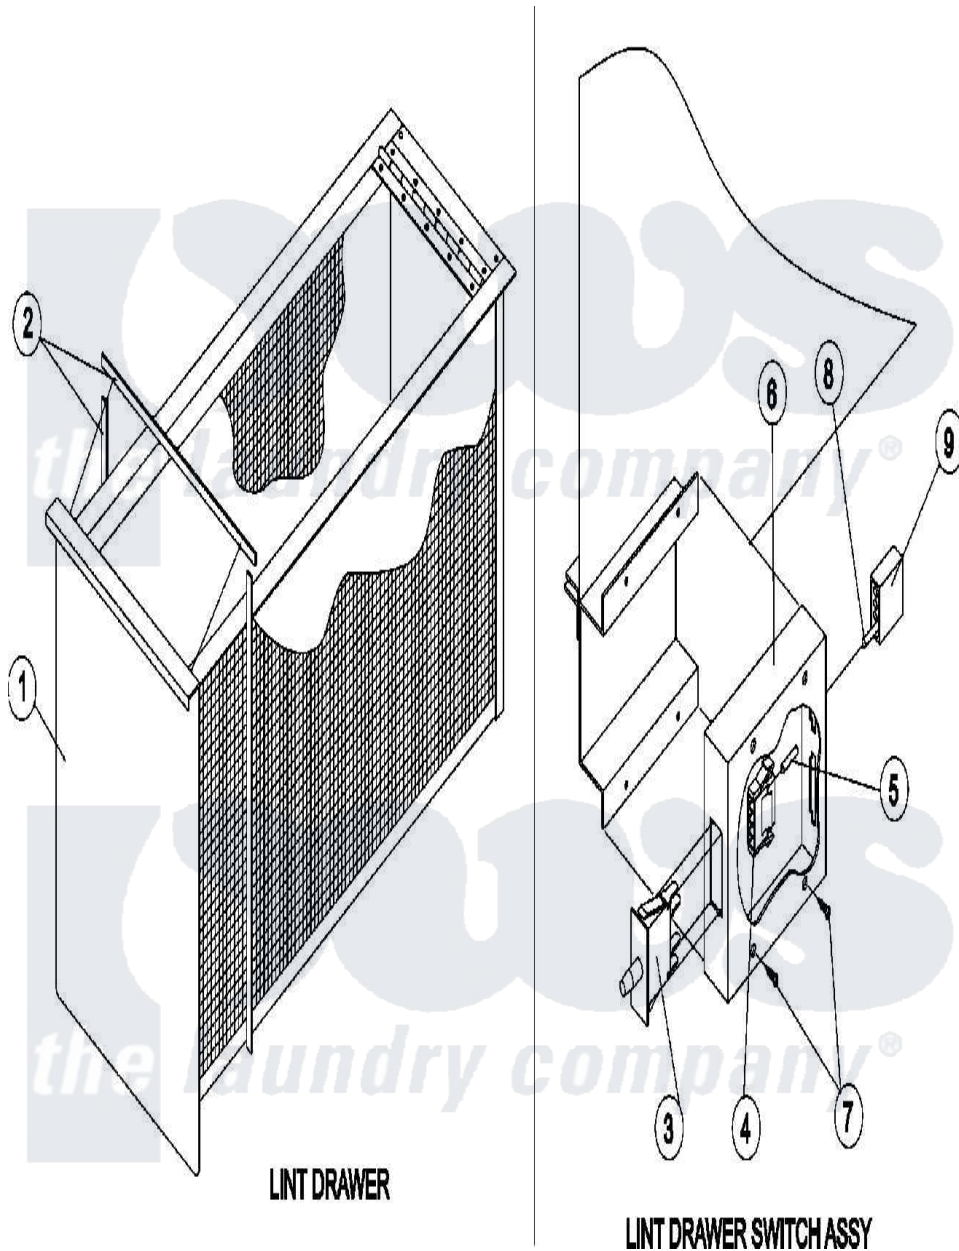

Maytag MDG75PNVVQ 07 - LINT DRAWER/SWITCH

Maytag [Commercial Maytag MDG75PNVVQ Dryer Parts](#) Parts Diagram 07 - LINT DRAWER/SWITCH
 Click on the part number to view part

Item	Original Part Number	Replaced By	Status	Part Description
000	A000000			Order Part From American Dryer Phone No.508-678-9000
001	A882871			Lint Drawer White
"	A882918			Lint Drawer BSQ
002	A117605	117605		1 4thk X 3
003	A122116		Not Available	SWITCH, LINT BASKET
004	A122605	122605		4 Pin Cmnl
005	A122701	122701		MNL Socket
"	A122801	W10146716		Mate-N-Loc
006	A304136	304136		81-25-30-5
"	A818087		Not Available	SWITCH BOX, LINT DRAWER ASSY
007	A150301	150301		8-18 X 7
008	A122700	122700		MNL Pin S
009	A122604	W10146714		4 Pin Cmnl