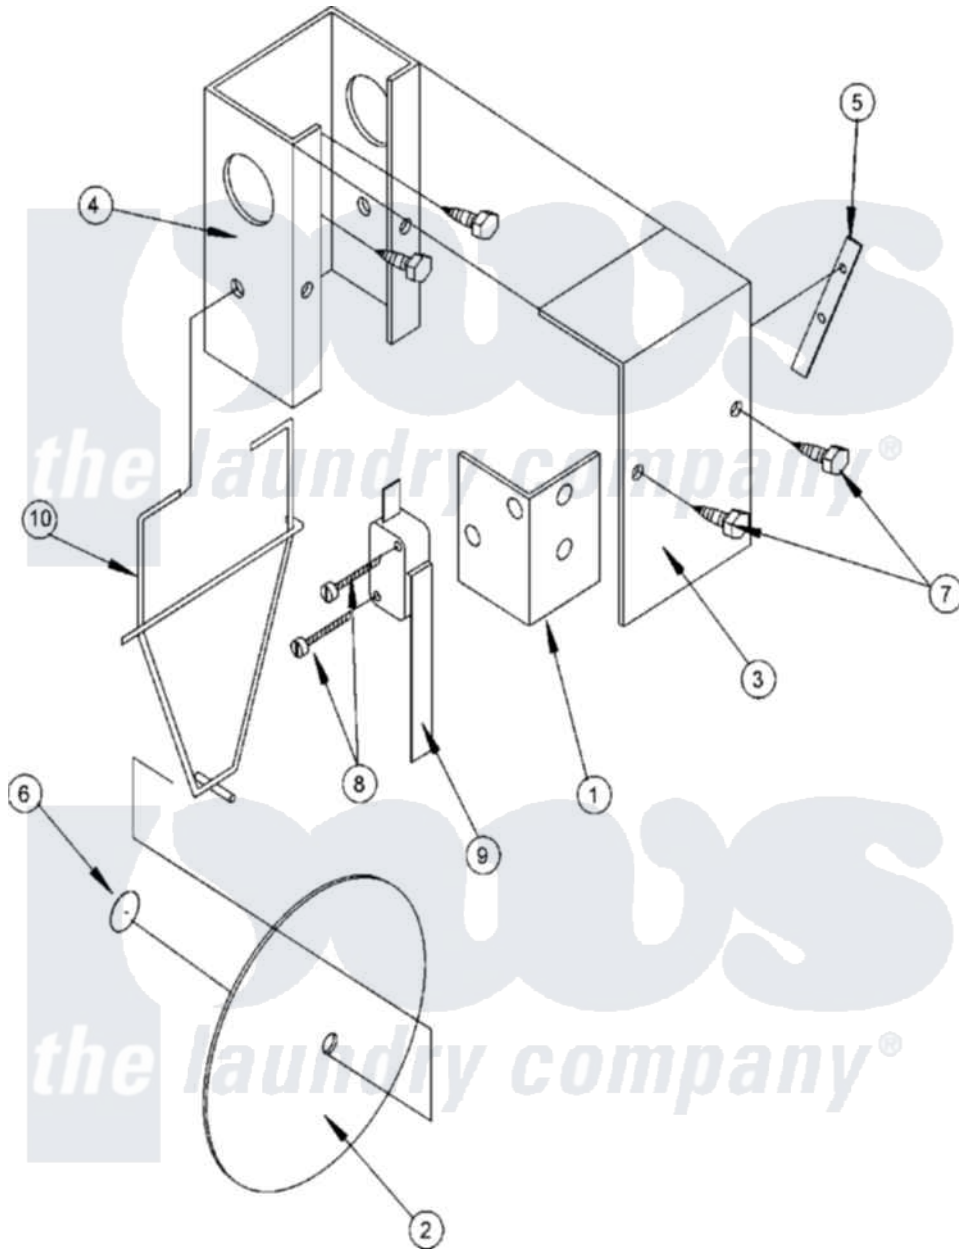

Maytag MDG75PNVVQ 13 - SAIL SWITCH

Maytag [Commercial Maytag MDG75PNVVQ Dryer Parts](#) Parts Diagram 13 - SAIL SWITCH
 Click on the part number to view part

Item	Original Part Number	Replaced By	Status	Part Description
000	A000000			Order Part From American Dryer Phone No.508-678-9000
001	A319203		Not Available	BRACKET, SAIL SWITCH MOUNTING
002	A319202	W10146866		Sail Switch
003	A319201	319201		Sailswitch
004	A802800	802800		Sail Switch
005	A154004	154004		Tinnerman
006	A154002	154002		1 8 Push O
007	A150309	W10146761		10-16 X 1
008	A150303	150303		4 X 3 4 P
009	A122200	122200		Sail Switch
"	A881706	881706		Ad-95 Sail
010	A105500	W10146641		Std Sail S