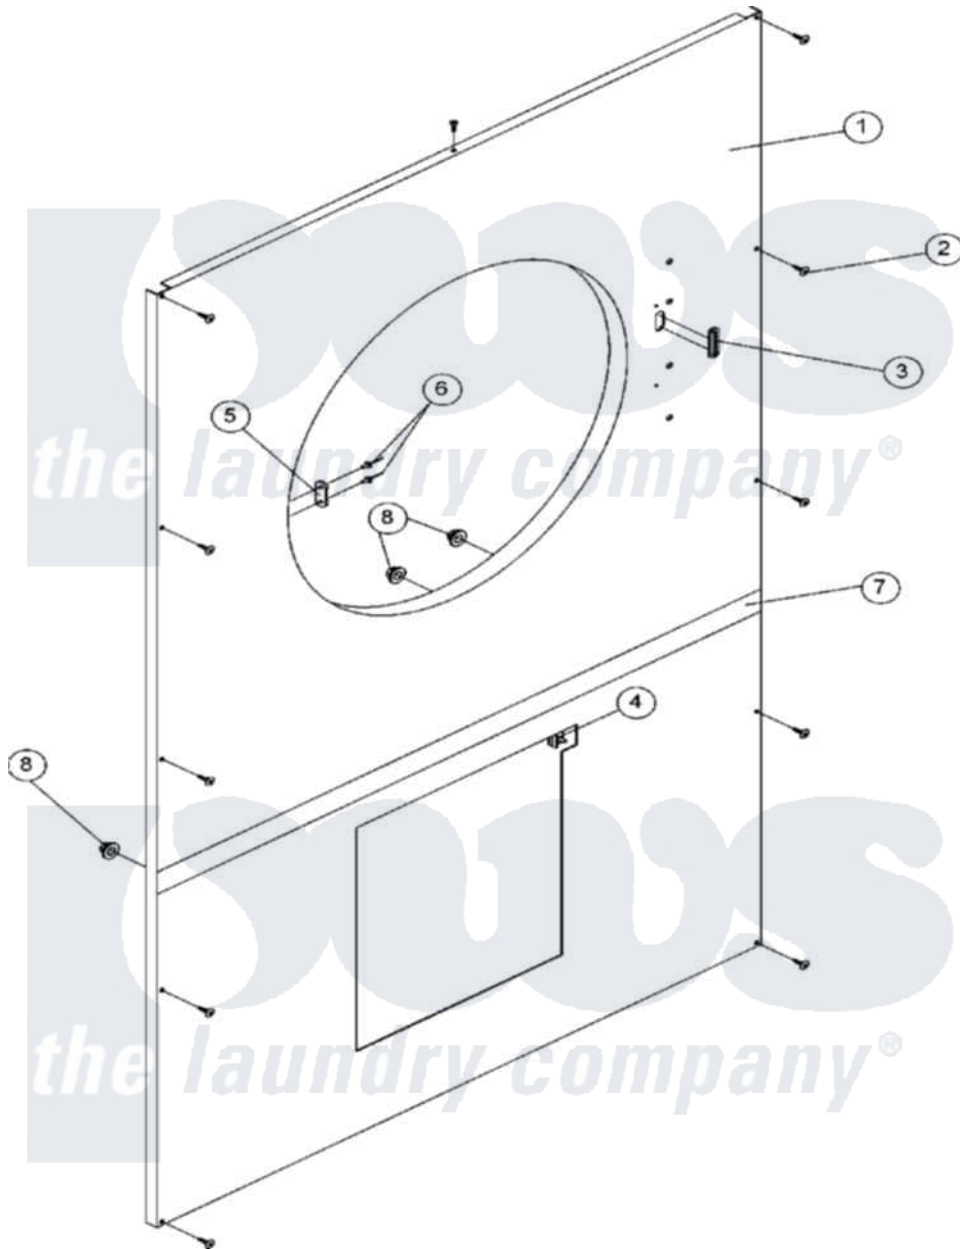

# Maytag MDG75PNVW 04 - FRONT PANEL

Maytag [Commercial Maytag MDG75PNVW Dryer Parts](#) Parts Diagram 04 - FRONT PANEL  
 Click on the part number to view part

Item	Original Part Number	Replaced By	Status	Part Description
000	<a href="#">A000000</a>			Order Part From American Dryer Phone No.508-678-9000
001	A883515	<a href="#">883515</a>		White 50V
"	<a href="#">A883516</a>			Panel, Front Right Hand BSQ
002	A150309	<a href="#">W10146761</a>		10-16 X 1
003	A121405	<a href="#">121405</a>		Rubber Gro
004	A122116		Not Available	SWITCH, LINT BASKET
005	A170330		Not Available	LATCH, DOOR (FRICTION)
006	A154215	<a href="#">154215</a>		5 32 X 1 4
007	<a href="#">A883486</a>			Trim, Front Panel Blk
008	A152014	<a href="#">152014</a>		1 4-20 Ser