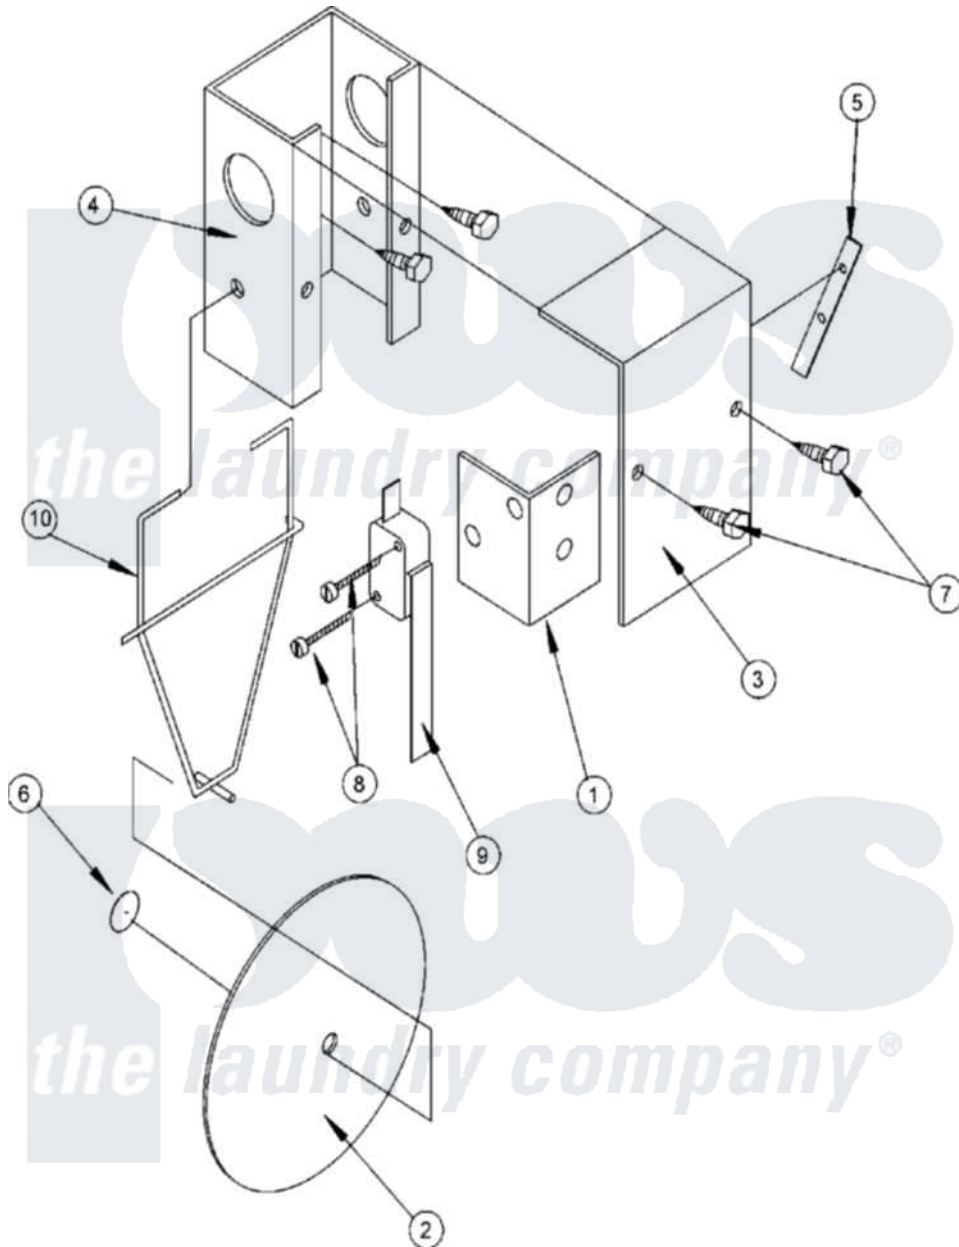

Maytag MDG75PNVW 13 - SAIL SWITCH

Maytag [Commercial Maytag MDG75PNVW Dryer Parts](#) Parts Diagram 13 - SAIL SWITCH
 Click on the part number to view part

Item	Original Part Number	Replaced By	Status	Part Description
000	A000000			Order Part From American Dryer Phone No.508-678-9000
001	A319203		Not Available	BRACKET, SAIL SWITCH MOUNTING
002	A319202	W10146866		Sail Switch
003	A319201	319201		Sailswitch
004	A802800	802800		Sail Switch
005	A154004	154004		Tinnerman
006	A154002	154002		1 8 Push O
007	A150309	W10146761		10-16 X 1
008	A150303	150303		4 X 3 4 P
009	A122200	122200		Sail Switch
"	A881706	881706		Ad-95 Sail
010	A105500	W10146641		Std Sail S