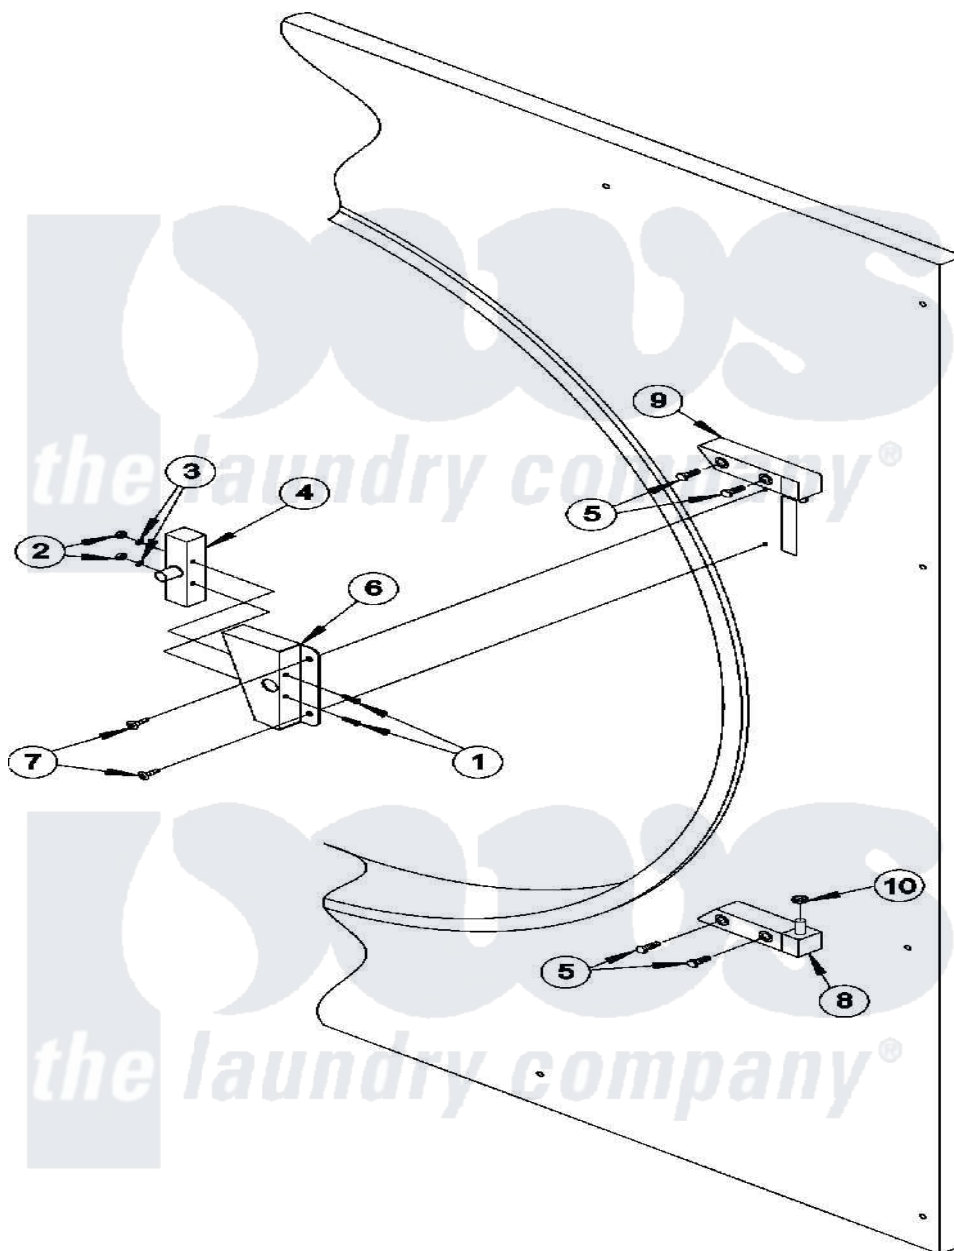

Maytag MDG76PCBWW 07 - MAIN DOOR SWITCH

Maytag Commercial Maytag MDG76PCBWW Dryer Parts Parts Diagram 07 - MAIN DOOR SWITCH
 Click on the part number to view part

Item	Original Part Number	Replaced By	Status	Part Description
001	A150006	150006		6-32 X 7 8
002	A152013	152013		6-32 Hex N
003	A153010	153010		6 Internal
004	A137005	W10146741		SDS Door S
005	A150445	150445		1 4-20 X 3
006	A882866	882866		Blk Main D
"	A883338			Assembly, Door Switch W/Housing
007	A150301	150301		8-18 X 7
008	A881151	W10148200		CRS Bottom
009	A881152	881152		CRS Top Hi
010	A153031	153031		1 4 Nylon