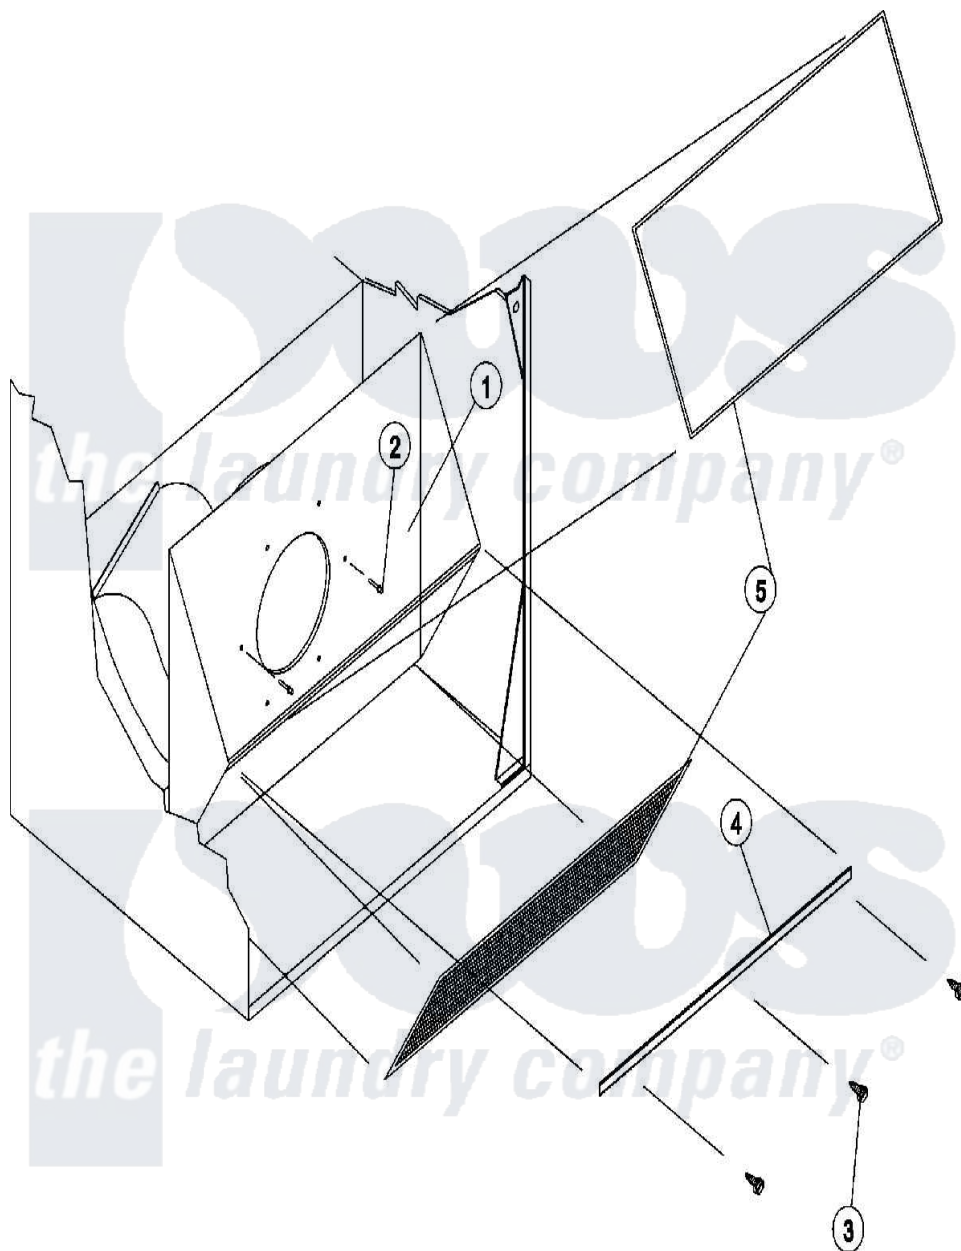

Maytag MDG76PCBWW 09 - LINT TRAP

Maytag [Commercial Maytag MDG76PCBWW Dryer Parts](#) Parts Diagram 09 - LINT TRAP
 Click on the part number to view part

Item	Original Part Number	Replaced By	Status	Part Description
001	A802833			Trap, Lint Complete
"	A802834			Trap, Lint Only
002	A154200	154200		5 32 RIVE
003	A150300	5307527001		Switch
004	A304100	304100		SM LINT TR
005	NLA		Not Available	SCREEN, LINT