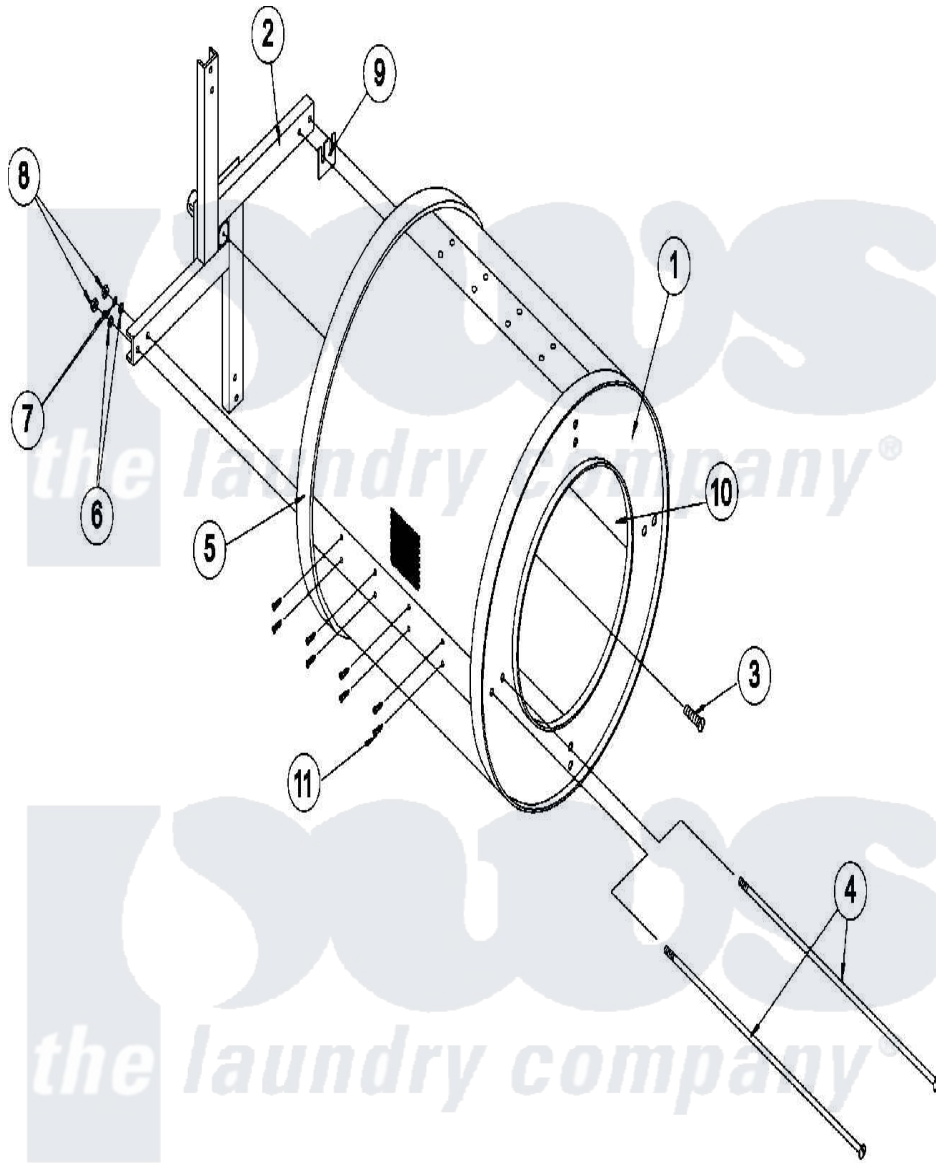

Maytag MDG76PCBWW 11 - TUMBLER SUPPORT

Maytag Commercial Maytag MDG76PCBWW Dryer Parts Parts Diagram 11 - TUMBLER SUPPORT
 Click on the part number to view part

Item	Original Part Number	Replaced By	Status	Part Description
001	A801773	801773		Ad-78 Tumbler
"	A883523	883523		AD78 Tumbler
002	A801774	801774		Ad-78 Trun
003	A150500		Not Available	SCREW, SOCKET BUTTON HD. (5/16-18" X 38 1/2")
004	A100912			Rod, Tie 1/2-13 X 25-3/8
005	A116006	116006		Felt Colla
"	A170730	170730		10.3 Oz Cl
006	A153011	153011		9 16 ID- 1
007	A153026	153026		1 2 Std L
008	A152028		Not Available	NUT, HEX 1/2-13
009	A301701	301701		100-115-12
010	A314701			Ribs, Tumbler
011	A150313	150313		10-16 X 1